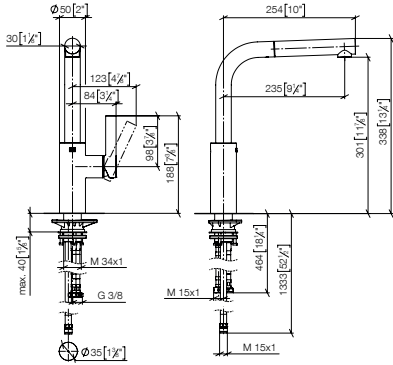

33 840 790

1. **ELIO Single-lever mixer Pull-out**
2. **235mm projection**
   - pivotable spout 360°
   - air-enriched flow
   - fabric braided hose 1500 mm
   - max. flow 8.8 l/min at 3 bar flow pressure
   - lead-free
   - This product can help a building meet the requirements of Green Building Rating Systems, e.g. LEED®, BREEAM®, DGNB

Intrinsic protection against back flow.

Custom-made options

- Custom manufacturing options for this product can be found on the product details page of our website.