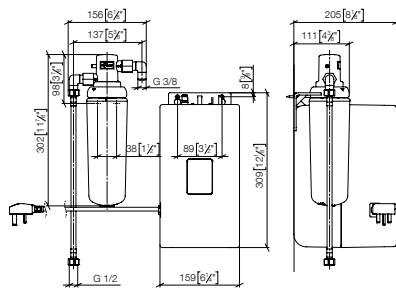

Hot water tank incl. filter

- BS 1363 plug
- thermostat regulator (88°C - 98°C)
- capacity 2,5 litres
- power 1300 W
- voltage 220 - 240 volt
- activated carbon filter (5.0 micron level)
- chemical and mechanical filtering
- reduces water hardness (ion exchanger)
- filters dirt, rust, chlorine and lead particles
- filter capacity approx. 450 litres

For use with HOT & COLD WATER DISPENSER 17 861 625 / 17 861 680 / 17 861 790 / 17 861 875 / 17 861 888

The filter cartridge must be changed every six months. The installation instructions contain further information for guidance.

The products are not available in all markets, please contact your Dornbracht sales force.

NOTE: This item is conditioned separately.