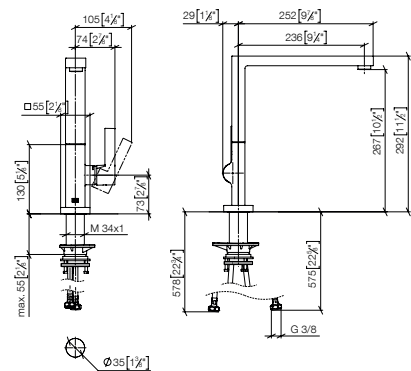

Custom-made options

- Custom manufacturing options for this product can be found on the product details page of our website.