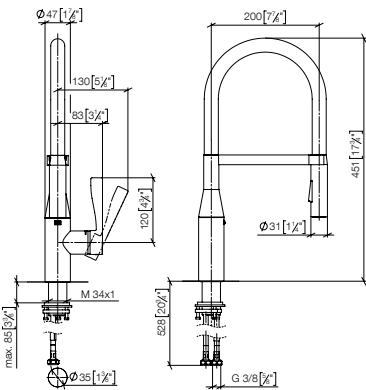

Intrinsic protection against back flow.

Custom-made options

- Custom manufacturing options for this product can be found on the product details page of our website.