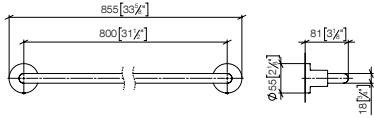

83 080 892

TARA Towel bar

- gauge 800 mm
- width 855mm
- 81mm projection

Fits TARA

Custom-made options

- Custom manufacturing options for this product can be found on the product details page of our website.

Standard article	83 080 892 FF	FF	£
Chrome	-00		395.70
Brushed Chrome	-93		514.40
Platinum	-08		633.30
Brushed Platinum	-06		633.30
Champagne (22kt Gold)	-47		949.70
Brushed Champagne (22kt Gold)	-46		949.70
Brushed Durabronze (23kt Gold)	-28		949.70
Brushed Dark Brass (PVD)	-39		633.30
Brushed Bronze (PVD)	-42		633.20
Brushed Dark Bronze (PVD)	-43		712.20
Dark Chrome	-19		593.50
Brushed Dark Platinum	-99		678.40
Matte Black	-33		534.30

83 080 976

Towel bar

- gauge 758 mm
- width 800mm
- Height: 35 mm
- 89mm projection