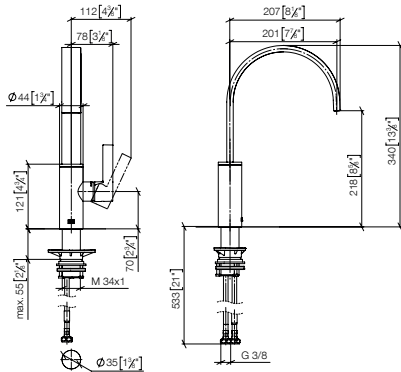

Custom-made options

- Custom manufacturing options for this product can be found on the product details page of our website.