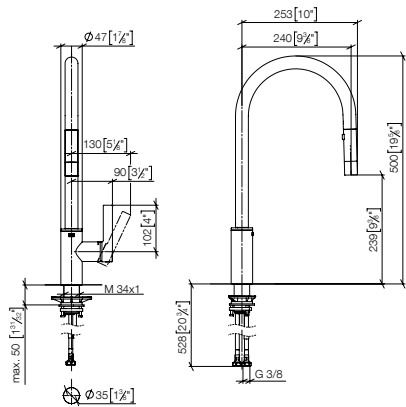

Intrinsic protection against back flow.

Custom-made options

- Custom manufacturing options for this product can be found on the product details page of our website.

Standard article	33 870 875 FF	FF	£
Chrome	-00		786.50
Brushed Chrome	-93		1,022.40
Platinum	-08		1,258.10
Brushed Platinum	-06		1,258.10
Champagne (22kt Gold)	-47		1,887.60
Brushed Champagne (22kt Gold)	-46		1,887.60
Brushed Durabronze (23kt Gold)	-28		1,887.60
Brushed Dark Brass (PVD)	-39		1,258.40
Brushed Bronze (PVD)	-42		1,258.30
Brushed Dark Bronze (PVD)	-43		1,415.70
Dark Chrome	-19		1,179.60
Brushed Dark Platinum	-99		1,179.50
Matte Black	-33		1,061.40