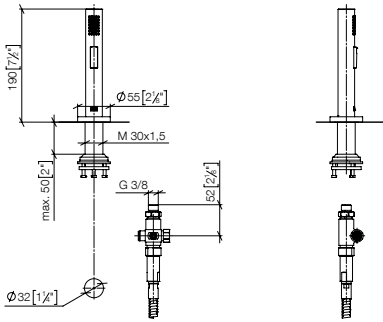

27 731 970

Rinsing spray set

- with round rosette
- spray flow
- automatic spout/shower diverter
- fabric braided hose 1500 mm
- sprayface with anti-scaling system
- lead-free

Can only be combined with 32815682, 33826861, 32815861, 33836888, 32816888, 33836875, 32815875.

Intrinsic protection against back flow.

Operating unit can be positioned freely.

Custom-made options

- Custom manufacturing options for this product can be found on the product details page of our website.