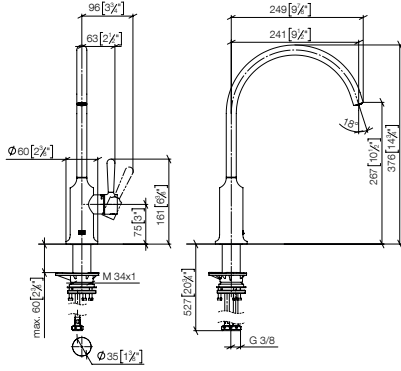

Custom-made options

- Custom manufacturing options for this product can be found on the product details page of our website.

Standard article	33 816 809 FF	FF	£
Chrome	-00		867.70
Brushed Chrome	-93		1,128.10
Platinum	-08		1,388.30
Brushed Platinum	-06		1,388.30
Champagne (22kt Gold)	-47		2,082.50
Brushed Champagne (22kt Gold)	-46		2,082.50
Durabrass (23kt Gold)	-09		2,082.50
Brushed Durabrass (23kt Gold)	-28		2,082.50
Brushed Dark Brass (PVD)	-39		1,388.30
Brushed Bronze (PVD)	-42		1,388.30
Brushed Dark Bronze (PVD)	-43		1,561.80
Dark Chrome	-19		1,301.60
Brushed Dark Platinum	-99		1,301.60
Matte Black	-33		1,171.40