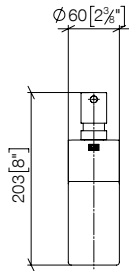

Generic miscellaneous

84 435 970

Dispenser free-standing model

- bottle made of crystal glass, matt
- width 60mm
- 250 ml bottle
- 59mm projection

Fits ELIO, ENO, MEM, META SQUARE, SYNC, TARA and TARA ULTRA

Custom-made options

- Custom manufacturing options for this product can be found on the product details page of our website.

Standard article	84 435 970 FF	FF	£
Chrome	-00		382.10
Brushed Chrome	-93		496.80
Platinum	-08		611.60
Brushed Platinum	-06		611.60
Champagne (22kt Gold)	-47		917.00
Brushed Champagne (22kt Gold)	-46		917.00
Brushed Durabronze (23kt Gold)	-28		917.00
Brushed Bronze (PVD)	-42		611.40
Dark Chrome	-19		573.20
Brushed Dark Platinum	-99		655.30
Matte Black	-33		515.90