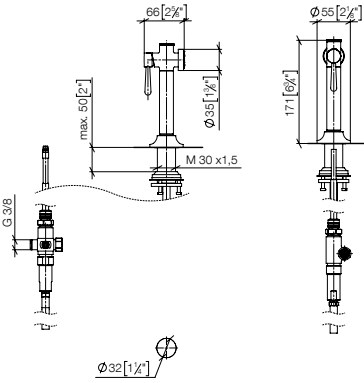

27 718 809

VAIA Rinsing spray set

- with round rosette
- spray flow
- automatic spout/shower diverter
- fabric braided hose 1500 mm
- sprayface with anti-scaling system
- lead-free
- This product can help a building meet the requirements of Green Building Rating Systems, e.g. LEED®, BREEAM®, DGNB

Can only be combined with 33810809, 33826809, 19815809.

Intrinsic protection against back flow.

Operating unit can be positioned freely.

Custom-made options

- Custom manufacturing options for this product can be found on the product details page of our website.