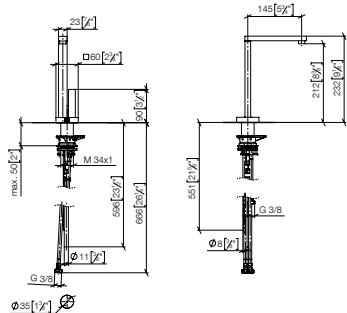

Required miscellaneous
Hose set

	12 530 970 FF		FF	£
Accessories	-90			275.00

Required miscellaneous
Hot water tank incl. filter

	12 893 970 FF		FF	£
Accessories	-90			1,151.20