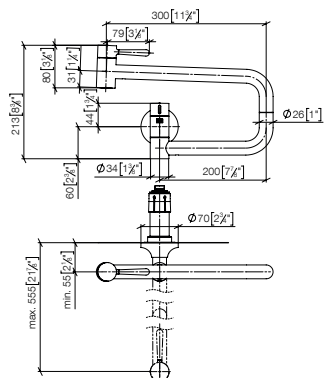

Custom-made options

- Custom manufacturing options for this product can be found on the product details page of our website.

Standard article	30 805 809 FF	FF	£
Chrome	-00		1,352.30
Brushed Chrome	-93		1,758.00
Platinum	-08		2,163.60
Brushed Platinum	-06		2,163.60
Champagne (22kt Gold)	-47		3,245.50
Brushed Champagne (22kt Gold)	-46		3,245.50
Durabrass (23kt Gold)	-09		3,245.50
Brushed Durabrass (23kt Gold)	-28		3,245.50
Brushed Dark Brass (PVD)	-39		2,163.60
Brushed Bronze (PVD)	-42		2,163.70
Brushed Dark Bronze (PVD)	-43		2,434.10
Dark Chrome	-19		2,028.50
Brushed Dark Platinum	-99		2,028.50