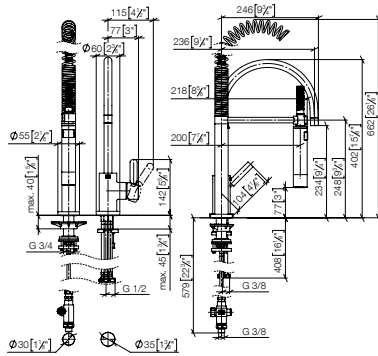

Intrinsic protection against back flow.

Custom-made options

- Custom manufacturing options for this product can be found on the product details page of our website.

Set	1x 33 836 888 FF		1x 27 799 970 FF		Total price: £
	FF	£	FF	£	
Chrome	-00	849.00	-00	1,279.20	2,128.20
Brushed Chrome	-93	1,103.70	-93	1,662.80	2,766.50
Platinum	-08	1,358.40	-08	2,046.70	3,405.10
Brushed Platinum	-06	1,358.40	-06	2,046.70	3,405.10
Brushed Dark Brass (PVD)	-39	1,358.40	-39	2,046.70	3,405.10
Brushed Bronze (PVD)	-42	1,358.40	-42	2,046.70	3,405.10
Brushed Dark Bronze (PVD)	-43	1,528.20	-43	2,302.50	3,830.70
Dark Chrome	-19	1,273.40	-19	1,918.80	3,192.20
Brushed Dark Platinum	-99	1,273.40	-99	1,918.80	3,192.20