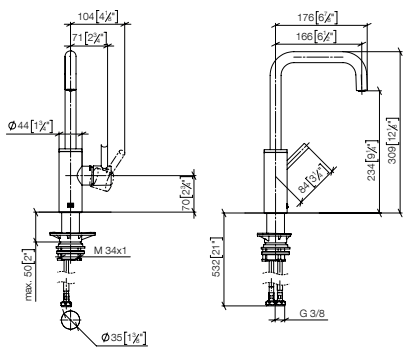

- 166mm projection
- pivotable spout 360°
- Optional swivel limiter available with swivel limiter set 12 820 970 90
- air-enriched flow
- max. flow 8 l/min at 3 bar flow pressure
- lead-free
- This product can help a building meet the requirements of Green Building Rating Systems, e.g. LEED®, BREEAM®, DGNB
- WRAS

Custom-made options

- Custom manufacturing options for this product can be found on the product details page of our website.

Recommended miscellaneous Strainer waste with control handle

	10 712 970 FF	FF	£
Chrome	-00		185.50
Brushed Chrome	-93		241.30
Platinum	-08		296.80
Brushed Platinum	-06		296.80
Champagne (22kt Gold)	-47		445.20
Brushed Champagne (22kt Gold)	-46		445.20
Brushed Durabross (23kt Gold)	-28		445.20
Brushed Dark Brass (PVD)	-39		296.80
Brushed Bronze (PVD)	-42		296.90
Brushed Dark Bronze (PVD)	-43		333.80
Dark Chrome	-19		278.30
Brushed Dark Platinum	-99		278.40
Matte Black	-33		250.30

Recommended miscellaneous Dispenser without rosette

	82 424 970 FF	FF	£
Chrome	-00		248.20
Brushed Chrome	-93		322.80
Platinum	-08		397.00
Brushed Platinum	-06		397.00
Champagne (22kt Gold)	-47		595.70
Brushed Champagne (22kt Gold)	-46		595.70
Brushed Durabross (23kt Gold)	-28		595.70
Brushed Dark Brass (PVD)	-39		397.10
Brushed Bronze (PVD)	-42		397.10
Brushed Dark Bronze (PVD)	-43		446.80
Dark Chrome	-19		372.10
Brushed Dark Platinum	-99		446.70
Matte Black	-33		335.10