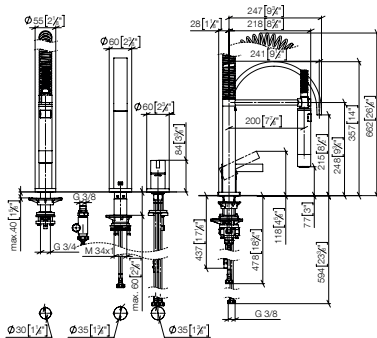

MEM Two-hole mixer with individual rosettes with profi spray set

- 241mm projection
- pivotable spout 360°
- Optional swivel limiter available with swivel limiter set 12 820 970 90
- air-enriched flow and spray flow
- automatic spout/shower diverter
- sprayface with anti-scaling system
- max. flow 6.3 l/min at 3 bar flow pressure
- lead-free
- This product can help a building meet the requirements of Green Building Rating Systems, e.g. LEED®, BREEAM®, DGNB

Intrinsic protection against back flow.

Operating unit can be positioned freely.

Custom-made options

- Custom manufacturing options for this product can be found on the product details page of our website.

Accessories	10 710 970 FF	FF	£
Chrome		-00	185.50
Brushed Chrome		-93	241.30
Platinum		-08	296.80
Brushed Platinum		-06	296.80
Brushed Bronze (PVD)		-42	296.90
Dark Chrome		-19	278.30
Brushed Dark Platinum		-99	278.40

Set	1x 32 815 682 FF max. flow 6.3 l/min		1x 27 799 970 FF		Total price: £
	FF	£	FF	£	
Chrome	-00	1,297.20	-00	1,279.20	2,576.40
Brushed Chrome	-93	1,686.40	-93	1,662.80	3,349.20
Platinum	-08	2,075.40	-08	2,046.70	4,122.10
Brushed Platinum	-06	2,075.40	-06	2,046.70	4,122.10
Brushed Bronze (PVD)	-42	2,075.50	-42	2,046.70	4,122.20
Dark Chrome	-19	1,945.80	-19	1,918.80	3,864.60
Brushed Dark Platinum	-99	1,945.80	-99	1,918.80	3,864.60

Accessories	82 444 970 FF	FF	£
Chrome		-00	270.20
Brushed Chrome		-93	351.20
Platinum		-08	432.20
Brushed Platinum		-06	432.20
Brushed Bronze (PVD)		-42	432.30
Dark Chrome		-19	405.10
Brushed Dark Platinum		-99	405.10