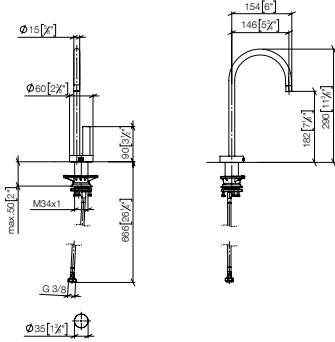

17 872 875

TARA ULTRA COLD WATER DISPENSER

- 146mm projection
- pivotable spout 360°
- laminar flow
- Provides filtered water
- max. flow 3.8 l/min at 3 bar flow pressure
- mechanical valve
- lead-free
- This product can help a building meet the requirements of Green Building Rating Systems, e.g. LEED®, BREEAM®, DGNB

The filter cartridge must be changed every six months. The installation instructions contain further information for guidance.

Detailed planning information and technical data can be found at www.dornbracht.com/professional

Not compatible with reverse osmosis filtration

Custom-made options

- Custom manufacturing options for this product can be found on the product details page of our website.

Standard article	17 872 875 FF	FF	£
Chrome	-00		920.60
Brushed Chrome	-93		1,196.90
Platinum	-08		1,473.00
Brushed Platinum	-06		1,473.00
Champagne (22kt Gold)	-47		2,209.40
Brushed Champagne (22kt Gold)	-46		2,209.40
Brushed Durabronze (23kt Gold)	-28		2,209.40
Brushed Dark Brass (PVD)	-39		1,473.00
Brushed Bronze (PVD)	-42		1,473.00
Brushed Dark Bronze (PVD)	-43		1,657.10
Dark Chrome	-19		1,381.00
Brushed Dark Platinum	-99		1,381.00
Matte Black	-33		1,242.90

Recommended miscellaneous
Filter with filter head

	12 894 970 FF	FF	£
Accessories	90		296.00