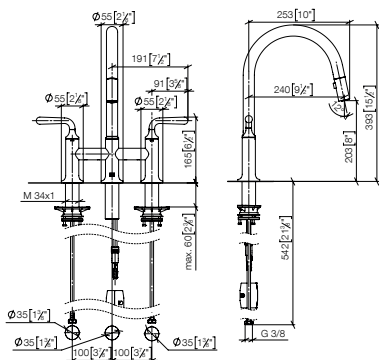

19 870 809

VAIA Three-hole bridge mixer Pull-down with spray function

- 240mm projection
- pivotable spout 360°
- Optional swivel limiter available with swivel limiter set 12 823 970 90
- air-enriched flow and spray flow
- 1800 mm metal shower hose
- sprayface with anti-scaling system
- max. flow 8 l/min at 3 bar flow pressure
- lead-free
- Flow modes can be changed while the water is running
- This product can help a building meet the requirements of Green Building Rating Systems, e.g. LEED®, BREEAM®, DGNB

Intrinsic protection against back flow.

Custom-made options

- Custom manufacturing options for this product can be found on the product details page of our website.

Recommended miscellaneous
Swivel limitation set

12 823 970 FF FF £

Accessories | 90 | 72.60

Standard article	19 870 809 FF	FF	£
Chrome	-00		1,759.20
Brushed Chrome	-93		2,286.90
Platinum	-08		2,814.60
Brushed Platinum	-06		2,814.60
Champagne (22kt Gold)	-47		4,222.10
Brushed Champagne (22kt Gold)	-46		4,222.10
Durabrass (23kt Gold)	-09		4,222.10
Brushed Durabrass (23kt Gold)	-28		4,222.10
Brushed Dark Brass (PVD)	-39		2,814.70
Brushed Bronze (PVD)	-42		2,814.60
Brushed Dark Bronze (PVD)	-43		3,166.50
Dark Chrome	-19		2,638.70
Brushed Dark Platinum	-99		2,638.70
Matte Black	-33		2,374.90

Recommended miscellaneous
Dispenser with rosette

82 434 809 FF FF £

Standard article	82 434 809 FF	FF	£
Chrome	-00		279.00
Brushed Chrome	-93		362.70
Platinum	-08		446.40
Brushed Platinum	-06		446.40
Champagne (22kt Gold)	-47		669.60
Brushed Champagne (22kt Gold)	-46		669.60
Durabrass (23kt Gold)	-09		669.60
Brushed Durabrass (23kt Gold)	-28		669.60
Brushed Dark Brass (PVD)	-39		446.40
Brushed Bronze (PVD)	-42		446.50
Brushed Dark Bronze (PVD)	-43		502.10
Dark Chrome	-19		418.40
Brushed Dark Platinum	-99		418.40
Matte Black	-33		376.50