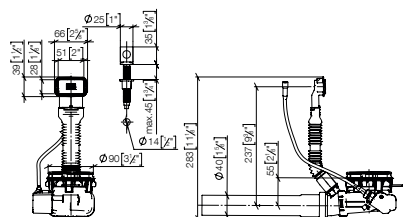

10 410 004

Pop-up waste and overflow with electronic control

- 3 1/2" hidden drain valve with underlying strainer
- Electric drain valve with integrated button in the overflow
- Hidden, swivel overflow
- DN40 drain
- Drain connection directed towards the wall and can be swiveled max. 30° left/right