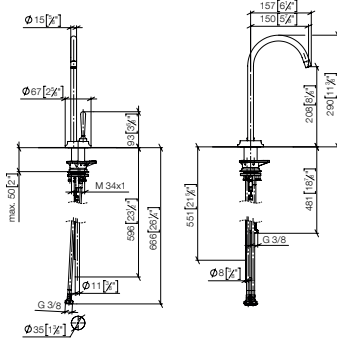

Required miscellaneous
Hose set

	12 530 970	FF	FF	£
Accessories		90		275.00

Standard article	17 881 809	FF	FF	£
Chrome		-00		1,270.00
Brushed Chrome		-93		1,651.00
Platinum		-08		2,032.00
Brushed Platinum		-06		2,032.00
Champagne (22kt Gold)		-47		3,048.00
Brushed Champagne (22kt Gold)		-46		3,048.00
Durabronz (23kt Gold)		-09		3,048.00
Brushed Durabronz (23kt Gold)		-28		3,048.00
Brushed Dark Brass (PVD)		-39		2,032.00
Brushed Bronze (PVD)		-42		2,032.00
Brushed Dark Bronze (PVD)		-43		2,286.00
Dark Chrome		-19		1,905.00
Brushed Dark Platinum		-99		2,286.00
Matte Black		-33		1,714.50