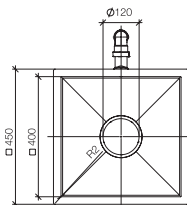

Sink

38 400 002
NEW