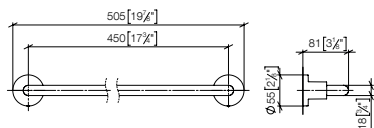

83 045 892

TARA Towel bar

- gauge 450 mm
- width 505mm
- 81mm projection

Fits TARA

Custom-made options

- Custom manufacturing options for this product can be found on the product details page of our website.