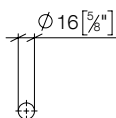

83 251 220

Hooks

- 55mm projection

Fits ELIO, ENO, MEM, META SQUARE, SYNC and TARA ULTRA

Custom-made options

- Custom manufacturing options for this product can be found on the product details page of our website.