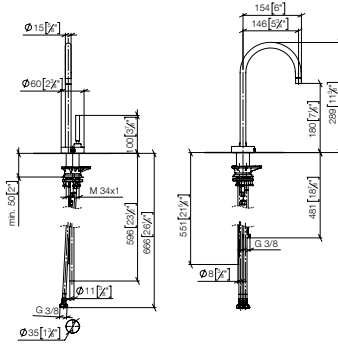

Required miscellaneous
Hose set

	12 530 970	FF	FF	£
Accessories		90		275.00

Standard article	17 881 888	FF	FF	£
Chrome		-00		1,175.90
Brushed Chrome		-93		1,528.70
Platinum		-08		1,881.40
Brushed Platinum		-06		1,881.40
Champagne (22kt Gold)		-47		2,822.10
Brushed Champagne (22kt Gold)		-46		2,822.10
Durabronz (23kt Gold)		-09		2,822.10
Brushed Durabronz (23kt Gold)		-28		2,822.10
Brushed Dark Brass (PVD)		-39		1,881.40
Brushed Bronze (PVD)		-42		1,881.40
Brushed Dark Bronze (PVD)		-43		2,116.60
Dark Chrome		-19		1,763.80
Brushed Dark Platinum		-99		2,116.60
Matte Black		-33		1,587.50