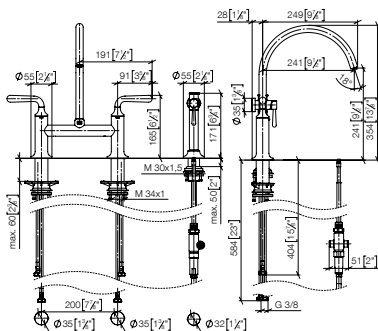

Intrinsic protection against back flow.

Custom-made options

- Custom manufacturing options for this product can be found on the product details page of our website.

Set	1x 19 815 809 FF max. flow 7 l/min		1x 27 718 809 FF		Total price: £
	FF	£	FF	£	
Chrome	-00	1,445.90	-00	624.40	2,070.30
Brushed Chrome	-93	1,879.60	-93	811.80	2,691.40
Platinum	-08	2,313.40	-08	999.20	3,312.60
Brushed Platinum	-06	2,313.40	-06	999.20	3,312.60
Champagne (22kt Gold)	-47	3,470.20	-47	1,498.60	4,968.80
Brushed Champagne (22kt Gold)	-46	3,470.20	-46	1,498.60	4,968.80
Durabronz (23kt Gold)	-09	3,470.20	-09	1,498.60	4,968.80
Brushed Durabronz (23kt Gold)	-28	3,470.20	-28	1,498.60	4,968.80
Brushed Dark Brass (PVD)	-39	2,313.50	-39	999.10	3,312.60
Brushed Bronze (PVD)	-42	2,313.40	-42	999.10	3,312.50
Brushed Dark Bronze (PVD)	-43	2,602.70	-43	1,123.90	3,726.60
Dark Chrome	-19	2,168.90	-19	936.80	3,105.70
Brushed Dark Platinum	-99	2,168.90	-99	936.80	3,105.70
Matte Black	-33	1,951.80	-33	843.00	2,794.80