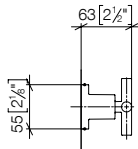

Generic miscellaneous

83 251 892

TARA Hooks

- width 70mm
- 64mm projection

Fits TARA

Custom-made options

- Custom manufacturing options for this product can be found on the product details page of our website.

Standard article	83 251 892 FF	FF	£
Chrome		-00	89.10
Brushed Chrome		-93	115.90
Platinum		-08	142.70
Brushed Platinum		-06	142.70
Champagne (22kt Gold)		-47	213.80
Brushed Champagne (22kt Gold)		-46	213.80
Durabronz (23kt Gold)		-09	213.80
Brushed Durabronz (23kt Gold)		-28	213.80
Brushed Dark Brass (PVD)		-39	142.60
Brushed Bronze (PVD)		-42	142.70
Brushed Dark Bronze (PVD)		-43	160.50
Dark Chrome		-19	133.80
Brushed Dark Platinum		-99	160.50
Matte Black		-33	120.30

83 251 979

Hooks

- 50mm projection

Fits ELIO, ENO, MEM, META SQUARE, SYNC, TARA and TARA ULTRA

Custom-made options

- Custom manufacturing options for this product can be found on the product details page of our website.

Standard article	83 251 979 FF	FF	£
Chrome		-00	68.40
Brushed Chrome		-93	88.90
Brushed Platinum		-06	109.50
Champagne (22kt Gold)		-47	164.20
Brushed Champagne (22kt Gold)		-46	164.20
Brushed Durabronz (23kt Gold)		-28	164.20
Brushed Dark Brass (PVD)		-39	109.40
Brushed Bronze (PVD)		-42	109.30
Brushed Dark Bronze (PVD)		-43	123.20
Dark Chrome		-19	102.50
Brushed Dark Platinum		-99	123.20
Matte Black		-33	92.40