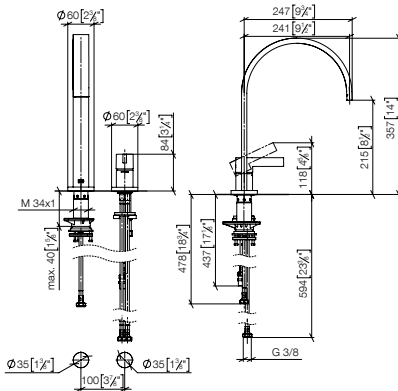

Operating unit can be positioned freely.

Custom-made options

- Custom manufacturing options for this product can be found on the product details page of our website.