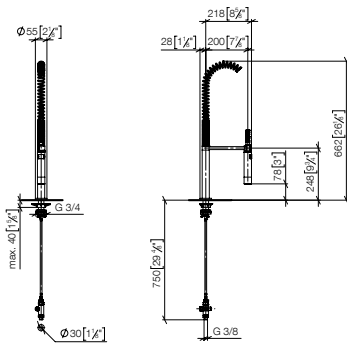

Custom-made options

- Custom manufacturing options for this product can be found on the product details page of our website.

mm [inches]
1:10