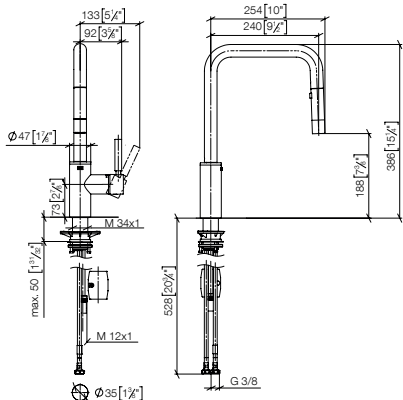

27 799 970

33 870 861

META SQUARE Single-lever mixer Pull-down with spray function

- 240mm projection
- pivotable spout 360°
- Optional swivel limiter available with swivel limiter set 12 823 970 90
- laminar and spray flow
- 1800 mm metal shower hose
- sprayface with anti-scaling system
- max. flow 10.4 l/min at 3 bar flow pressure
- lead-free
- Flow modes can be changed while the water is running
- This product can help a building meet the requirements of Green Building Rating Systems, e.g. LEED®, BREEAM®, DGNB