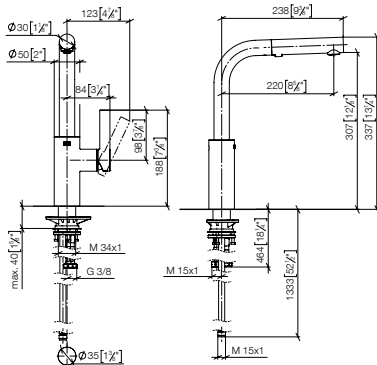

Intrinsic protection against back flow.

Custom-made options

- Custom manufacturing options for this product can be found on the product details page of our website.