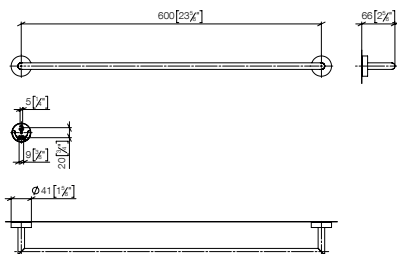

Generic miscellaneous

83 060 979

Towel bar

- gauge 600 mm
- width 640mm
- 65mm projection

Fits ELIO, ENO, MEM, META SQUARE, SYNC and TARA ULTRA

Custom-made options

- Custom manufacturing options for this product can be found on the product details page of our website.