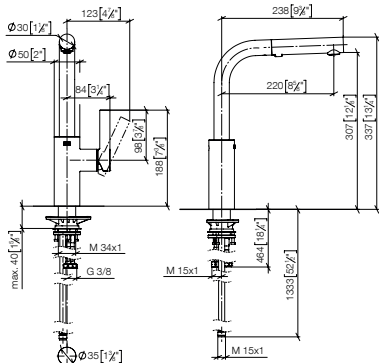

Intrinsic protection against back flow.

Custom-made options

- Custom manufacturing options for this product can be found on the product details page of our website.