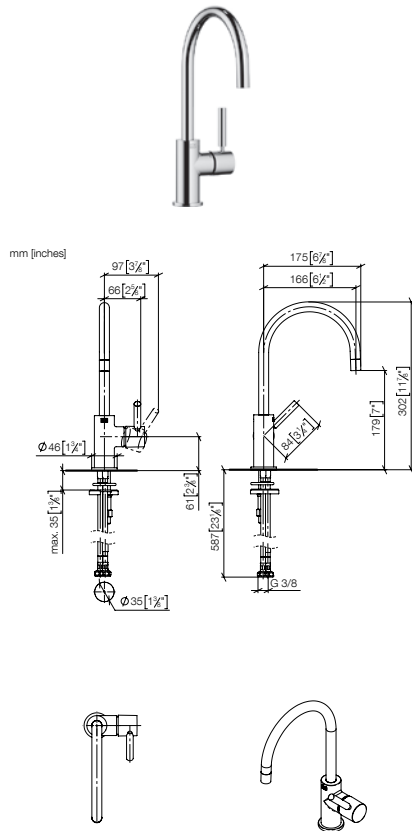

33 805 888

TARA BAR TAP Single-lever mixer

- 166mm projection
- pivotable spout 360°
- laminar flow
- max. flow 8.3 l/min at 3 bar flow pressure
- lead-free
- This product can help a building meet the requirements of Green Building Rating Systems, e.g. LEED®, BREEAM®, DGNB
- WRAS

Custom-made options

• Custom manufacturing options for this product can be found on the product details page of our website.

	10 710 970 FF	FF	£
Chrome	-00		185.50
Brushed Chrome	-93		241.30
Platinum	-08		296.80
Brushed Platinum	-06		296.80
Champagne (22kt Gold)	-47		445.20
Brushed Champagne (22kt Gold)	-46		445.20
Durabronze (23kt Gold)	-09		445.20
Brushed Durabronze (23kt Gold)	-28		445.20
Brushed Dark Brass (PVD)	-39		296.80
Brushed Bronze (PVD)	-42		296.90
Brushed Dark Bronze (PVD)	-43		333.80
Dark Chrome	-19		278.30
Brushed Dark Platinum	-99		278.40
Matte Black	-33		250.30

	82 444 970 FF	FF	£
Chrome	-00		270.20
Brushed Chrome	-93		351.20
Platinum	-08		432.20
Brushed Platinum	-06		432.20
Champagne (22kt Gold)	-47		648.50
Brushed Champagne (22kt Gold)	-46		648.50
Durabronze (23kt Gold)	-09		648.50
Brushed Durabronze (23kt Gold)	-28		648.50
Brushed Dark Brass (PVD)	-39		432.30
Brushed Bronze (PVD)	-42		432.30
Brushed Dark Bronze (PVD)	-43		486.40
Dark Chrome	-19		405.10
Brushed Dark Platinum	-99		405.10
Matte Black	-33		364.70