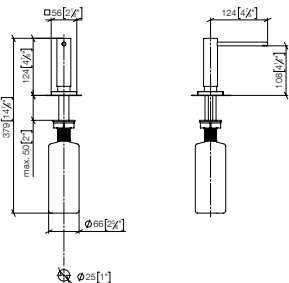

82 439 970

Dispenser with rosette

- 124mm projection
- 500 ml bottle
- can be filled from the top
- rotating pump head

Fits LOT

Custom-made options

- Custom manufacturing options for this product can be found on the product details page of our website.

Standard article	82 439 970 FF	FF	£
Chrome	-00		309.10
Platinum	-08		494.60
Brushed Platinum	-06		494.60
Champagne (22kt Gold)	-47		741.80
Brushed Champagne (22kt Gold)	-46		741.80
Brushed Durabronze (23kt Gold)	-28		741.80
Brushed Bronze (PVD)	-42		494.40
Dark Chrome	-19		463.60
Brushed Dark Platinum	-99		556.30

82 434 809

VAIA Dispenser with rosette

- 140mm projection
- 500 ml bottle
- can be filled from the top
- rotating pump head

Fits VAIA

Custom-made options

- Custom manufacturing options for this product can be found on the product details page of our website.

Standard article	82 434 809 FF	FF	£
Chrome	-00		279.00
Brushed Chrome	-93		362.70
Platinum	-08		446.40
Brushed Platinum	-06		446.40
Champagne (22kt Gold)	-47		669.60
Brushed Champagne (22kt Gold)	-46		669.60
Durabronze (23kt Gold)	-09		669.60
Brushed Durabronze (23kt Gold)	-28		669.60
Brushed Dark Brass (PVD)	-39		446.40
Brushed Bronze (PVD)	-42		446.50
Brushed Dark Bronze (PVD)	-43		502.10
Dark Chrome	-19		418.40
Brushed Dark Platinum	-99		418.40
Matte Black	-33		376.50