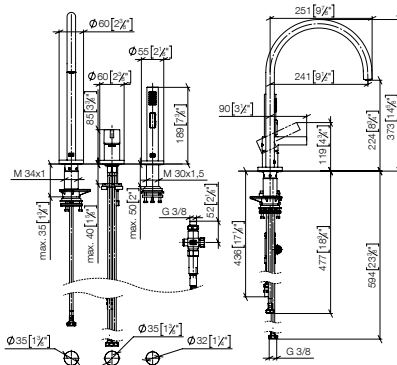

Set	1x 32 815 875 FF max. flow 8 l/min		1x 27 731 970 FF		Total price: £
	FF	£	FF	£	
Chrome	-00	920.40	-00	494.40	1,414.80
Brushed Chrome	-93	1,196.60	-93	642.80	1,839.40
Platinum	-08	1,472.70	-08	791.00	2,263.70
Brushed Platinum	-06	1,472.70	-06	791.00	2,263.70
Champagne (22kt Gold)	-47	2,209.00	-47	1,186.60	3,395.60
Brushed Champagne (22kt Gold)	-46	2,209.00	-46	1,186.60	3,395.60
Brushed Durabronz (23kt Gold)	-28	2,209.00	-28	1,186.60	3,395.60
Brushed Dark Brass (PVD)	-39	1,472.60	-39	791.00	2,263.60
Brushed Bronze (PVD)	-42	1,472.80	-42	791.10	2,263.90
Brushed Dark Bronze (PVD)	-43	1,656.70	-43	889.80	2,546.50
Dark Chrome	-19	1,380.50	-19	741.60	2,122.10
Brushed Dark Platinum	-99	1,380.50	-99	741.60	2,122.10
Matte Black	-33	1,242.60	-33	667.50	1,910.10