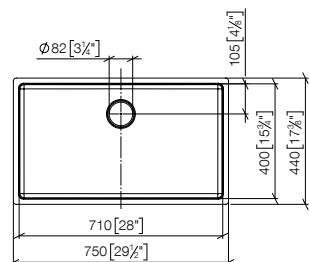

Sink

38 710 004

Single sink

- under-mounted
- 710 x 400 mm
- sink depth 195 mm
- suitable for base units 800 mm
- Radius 15 mm
- Surface finish of the drain valve cover: brushed stainless steel
- Surface of the pull knob: chrome
- Specific punching of the drain opening

Drain and overflow set not included in the scope of supply. See Required miscellaneous.

Can only be combined with waste and overflow valve 10 410 004-86 or 10 405 004-86

Standard article	38 710 004	FF	FF	£
Brushed Stainless Steel			-86	1,400.40

Required miscellaneous
Pop-up waste and overflow with electronic control

	10 410 004	FF	FF	£
Brushed Stainless Steel			-86	492.10

Required miscellaneous
Basin Waste mechanical

	10 405 004	FF	FF	£
Brushed Stainless Steel			-86	227.30

Miscellaneous

10 405 004

Basin Waste mechanical

- 3 1/2" hidden drain valve with underlying strainer
- pull knob with Bowden cable
- Hidden, swivel overflow
- DN40 drain
- Drain connection directed towards the wall and can be swiveled max. 30° left/right

Can only be combined with our brushed stainless steel kitchen sinks 38 XXX 004-86.

Standard article	10 405 004	FF	FF	£
Brushed Stainless Steel			-86	227.30

Recommended miscellaneous
Strainer waste with knob

	10 715 970	FF	FF	£
Brushed Dark Bronze (PVD)			-43	397.30
Brushed Dark Platinum			-99	397.30
Matte Black			-33	298.00
Dark Chrome			-19	331.10
Brushed Champagne (22kt Gold)			-46	529.80
Durabron (23kt Gold)			-09	529.80
Brushed Platinum			-06	353.20
Brushed Durabron (23kt Gold)			-28	529.80
Platinum			-08	353.20
Brushed Bronze (PVD)			-42	353.20
Brushed Dark Brass (PVD)			-39	353.20
Chrome			-00	220.70