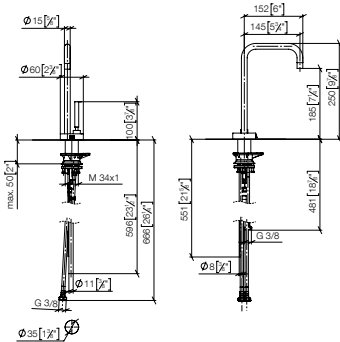

META SQUARE HOT & COLD WATER DISPENSER

- 145mm projection
- pivotable spout 360°
- laminar flow
- provides filtered, hot water up to 93°C
- with scalding protection
- Provides filtered water
- max. flow 3.8 l/min at 3 bar flow pressure
- mechanical valve
- lead-free
- lever
- This product can help a building meet the requirements of Green Building Rating Systems, e.g. LEED®, BREEAM®, DGNB

A minimum flow pressure of 3 bar is necessary for the HOT & COLD WATER DISPENSER to work perfectly in conjunction with a hot water tank and filter.

The installation must be above a kitchen sink.

The filter cartridge must be changed every six months. The installation instructions contain further information for guidance.

Detailed planning information and technical data can be found at www.dornbracht.com/professional

Not compatible with reverse osmosis filtration

Custom-made options

- Custom manufacturing options for this product can be found on the product details page of our website.