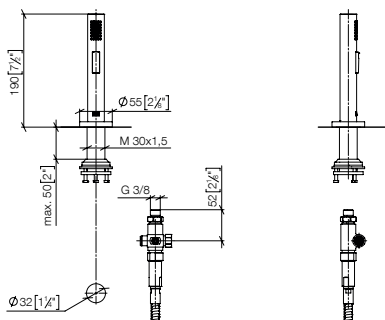

27 731 970

Rinsing spray set

- with round rosette
- spray flow
- automatic spout/shower diverter
- fabric braided hose 1500 mm
- sprayface with anti-scaling system
- lead-free

Can only be combined with 32815682, 33826861, 32815861, 33836888, 32816888, 33836875, 32815875.

Intrinsic protection against back flow.

Operating unit can be positioned freely.

Custom-made options

- Custom manufacturing options for this product can be found on the product details page of our website.