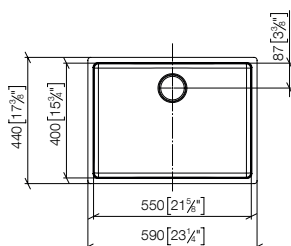

Required miscellaneous
Pop-up waste and overflow with electronic control

	10 410 004	FF	FF	£
Brushed Stainless Steel		-86		492.10

Required miscellaneous
Basin Waste mechanical

	10 405 004	FF	FF	£
Brushed Stainless Steel		-86		227.30