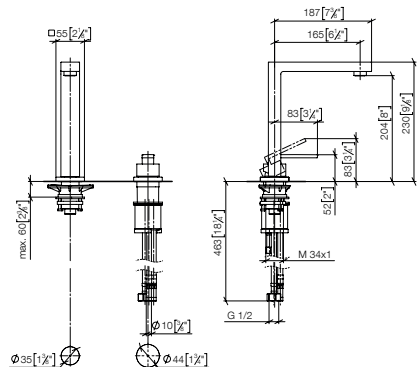

32 805 680

LOT BAR TAP Two-hole mixer with individual rosettes

- **165mm projection**
- pivotable spout 360°
- air-enriched flow
- max. flow 8 l/min at 3 bar flow pressure
- lead-free
- WRAS
- This product can help a building meet the requirements of Green Building Rating Systems, e.g. LEED®, BREEAM®, DGNB

Operating unit can be positioned freely.

Custom-made options

- Custom manufacturing options for this product can be found on the product details page of our website.