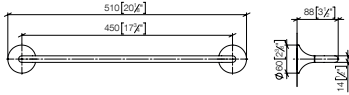

83 070 809

VAIA Towel bar

- gauge 450 mm
- width 510mm
- 88mm projection

Fits VAIA

Custom-made options

- Custom manufacturing options for this product can be found on the product details page of our website.

Standard article	83 070 809 FF	FF	£
Chrome	-00		356.10
Platinum	-08		569.50
Brushed Platinum	-06		569.50
Champagne (22kt Gold)	-47		854.60
Brushed Champagne (22kt Gold)	-46		854.60
Brushed Durabronze (23kt Gold)	-28		854.60
Brushed Dark Brass (PVD)	-39		569.60
Brushed Bronze (PVD)	-42		569.50
Brushed Dark Bronze (PVD)	-43		640.90
Dark Chrome	-19		534.00
Brushed Dark Platinum	-99		640.70

83 251 809

VAIA Hooks

- 46mm projection

Fits VAIA

Custom-made options

- Custom manufacturing options for this product can be found on the product details page of our website.

Standard article	83 251 809 FF	FF	£
Chrome	-00		111.10
Platinum	-08		177.60
Brushed Platinum	-06		177.60
Champagne (22kt Gold)	-47		266.60
Brushed Champagne (22kt Gold)	-46		266.60
Brushed Durabronze (23kt Gold)	-28		266.60
Brushed Dark Brass (PVD)	-39		177.70
Brushed Bronze (PVD)	-42		177.80
Brushed Dark Bronze (PVD)	-43		200.00
Dark Chrome	-19		166.40
Brushed Dark Platinum	-99		199.80