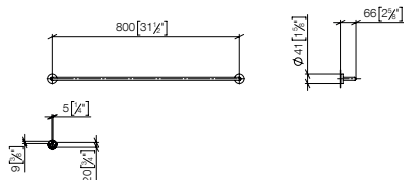

Generic miscellaneous

83 080 979

Towel bar

- gauge 800 mm
- width 840mm
- 65mm projection

Fits ELIO, ENO, MEM, META SQUARE, SYNC and TARA ULTRA

Custom-made options

- Custom manufacturing options for this product can be found on the product details page of our website.