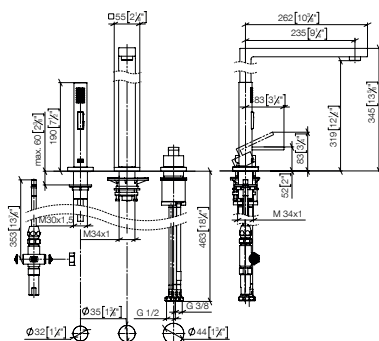

Recommended miscellaneous
Dispenser with rosette

	82 439 970 FF		FF	£
Chrome	-00			309.10
Platinum	-08			494.60
Brushed Platinum	-06			494.60
Champagne (22kt Gold)	-47			741.80
Brushed Champagne (22kt Gold)	-46			741.80
Brushed Durabronz (23kt Gold)	-28			741.80
Brushed Bronze (PVD)	-42			494.40
Dark Chrome	-19			463.60
Brushed Dark Platinum	-99			556.30

17 881 680

LOT HOT & COLD WATER DISPENSER

- 145mm projection
- rigid, thermally insulated spout
- laminar flow
- provides filtered, hot water up to 93°C
- with scalding protection
- Provides filtered water
- max. flow 3.8 l/min at 3 bar flow pressure
- mechanical valve
- lead-free
- lever
- This product can help a building meet the requirements of Green Building Rating Systems, e.g. LEED®, BREEAM®, DGNB

A minimum flow pressure of 3 bar is necessary for the HOT & COLD WATER DISPENSER to work perfectly in conjunction with a hot water tank and filter.

The installation must be above a kitchen sink.

The filter cartridge must be changed every six months. The installation instructions contain further information for guidance.

Detailed planning information and technical data can be found at www.dornbracht.com/professional

Not compatible with reverse osmosis filtration

Custom-made options

- Custom manufacturing options for this product can be found on the product details page of our website.

Standard article	17 881 680 FF	FF	£
Chrome	-00		1,858.60
Platinum	-08		2,973.80
Brushed Platinum	-06		2,973.80
Champagne (22kt Gold)	-47		4,460.70
Brushed Champagne (22kt Gold)	-46		4,460.70
Brushed Durabronz (23kt Gold)	-28		4,460.70
Brushed Bronze (PVD)	-42		2,973.80
Dark Chrome	-19		2,787.90
Brushed Dark Platinum	-99		3,345.50