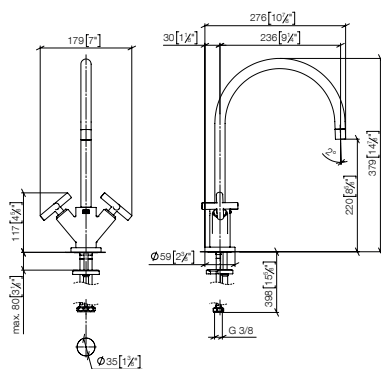

Custom-made options

- Custom manufacturing options for this product can be found on the product details page of our website.

Standard article	22 815 892 FF		£
	FF	£	
Chrome	-00	585.50	
Brushed Chrome	-93	761.10	
Platinum	-08	937.00	
Brushed Platinum	-06	937.00	
Champagne (22kt Gold)	-47	1,405.20	
Brushed Champagne (22kt Gold)	-46	1,405.20	
Durabron (23kt Gold)	-09	1,405.20	
Brushed Durabron (23kt Gold)	-28	1,405.20	
Brushed Dark Brass (PVD)	-39	936.80	
Brushed Bronze (PVD)	-42	936.80	
Brushed Dark Bronze (PVD)	-43	1,053.90	
Dark Chrome	-19	878.30	
Brushed Dark Platinum	-99	878.50	
Matte Black	-33	790.70	