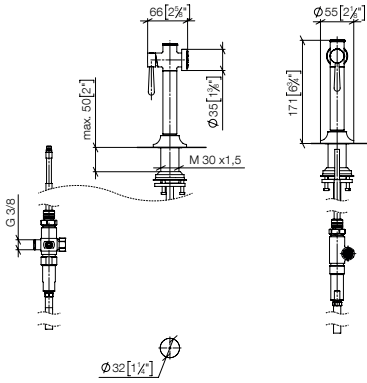

Standard article	27 718 809 FF	FF	£
Chrome		-00	624.40
Brushed Chrome		-93	811.80
Platinum		-08	999.20
Brushed Platinum		-06	999.20
Champagne (22kt Gold)		-47	1,498.60
Brushed Champagne (22kt Gold)		-46	1,498.60
Durabrass (23kt Gold)		-09	1,498.60
Brushed Durabrass (23kt Gold)		-28	1,498.60
Brushed Dark Brass (PVD)		-39	999.10
Brushed Bronze (PVD)		-42	999.10
Brushed Dark Bronze (PVD)		-43	1,123.90
Dark Chrome		-19	936.80
Brushed Dark Platinum		-99	936.80
Matte Black		-33	843.00