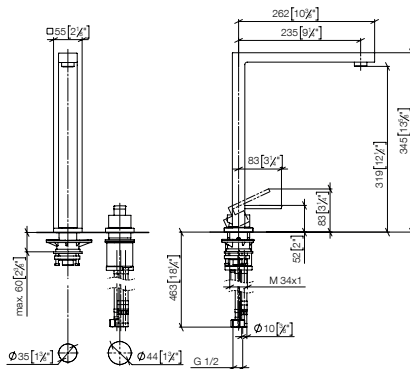

Operating unit can be positioned freely.

Custom-made options

- Custom manufacturing options for this product can be found on the product details page of our website.