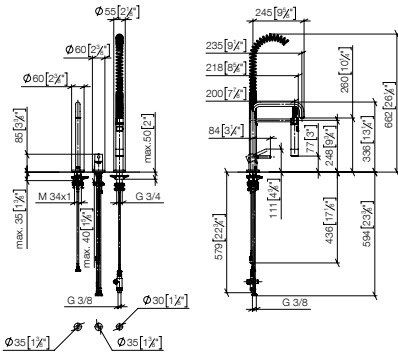

32 815 861 +
27 799 970

META SQUARE Two-hole mixer with individual rosettes with profi spray set

- 235mm projection
- pivotable spout 360°
- Optional swivel limiter available with swivel limiter set 12 820 970 90
- air-enriched flow and spray flow
- automatic spout/shower diverter
- sprayface with anti-scaling system
- max. flow 8 l/min at 3 bar flow pressure
- lead-free
- This product can help a building meet the requirements of Green Building Rating Systems, e.g. LEED®, BREEAM®, DGNB

Intrinsic protection against back flow.

Operating unit can be positioned freely.

Custom-made options

- Custom manufacturing options for this product can be found on the product details page of our website.