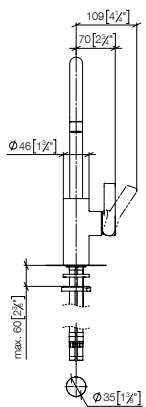

Recommended miscellaneous
Strainer waste with control handle

	10 712 970 FF	FF	£
Chrome	-00		185.50
Brushed Chrome	-93		241.30
Platinum	-08		296.80
Brushed Platinum	-06		296.80
Champagne (22kt Gold)	-47		445.20
Brushed Champagne (22kt Gold)	-46		445.20
Brushed Durabronze (23kt Gold)	-28		445.20
Brushed Dark Brass (PVD)	-39		296.80
Brushed Bronze (PVD)	-42		296.90
Brushed Dark Bronze (PVD)	-43		333.80
Dark Chrome	-19		278.30
Brushed Dark Platinum	-99		278.40
Matte Black	-33		250.30

Recommended miscellaneous
Dispenser without rosette

	82 424 970 FF	FF	£
Chrome	-00		248.20
Brushed Chrome	-93		322.80
Platinum	-08		397.00
Brushed Platinum	-06		397.00
Champagne (22kt Gold)	-47		595.70
Brushed Champagne (22kt Gold)	-46		595.70
Brushed Durabronze (23kt Gold)	-28		595.70
Brushed Dark Brass (PVD)	-39		397.10
Brushed Bronze (PVD)	-42		397.10
Brushed Dark Bronze (PVD)	-43		446.80
Dark Chrome	-19		372.10
Brushed Dark Platinum	-99		446.70
Matte Black	-33		335.10