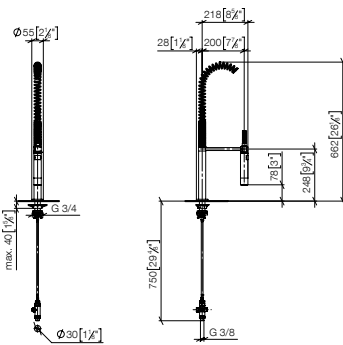

mm [inches]
1:10

Standard article	27 799 970 FF	FF	£
Chrome	-00		1,279.20
Brushed Chrome	-93		1,662.80
Platinum	-08		2,046.70
Brushed Platinum	-06		2,046.70
Brushed Dark Brass (PVD)	-39		2,046.70
Brushed Bronze (PVD)	-42		2,046.70
Brushed Dark Bronze (PVD)	-43		2,302.50
Dark Chrome	-19		1,918.80
Brushed Dark Platinum	-99		1,918.80