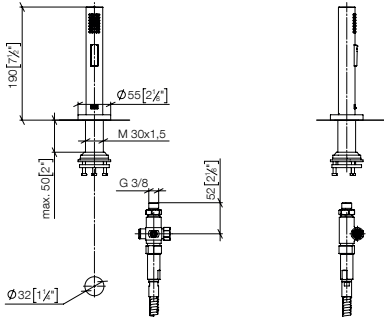

27 731 970

Rinsing spray set

- with round rosette
- spray flow
- automatic spout/shower diverter
- fabric braided hose 1500 mm
- sprayface with anti-scaling system
- lead-free

Can only be combined with 32815682, 33826861, 32815861, 33836888, 32816888, 33836875, 32815875.

Intrinsic protection against back flow.

Operating unit can be positioned freely.

Custom-made options

- Custom manufacturing options for this product can be found on the product details page of our website.