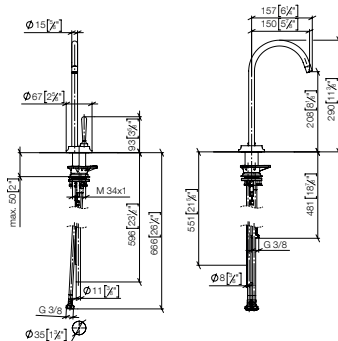

17 881 809

VAIA HOT & COLD WATER DISPENSER

- 150mm projection
- pivotable spout 360°
- laminar flow
- provides filtered, hot water up to 93°C
- with scalding protection
- Provides filtered water
- max. flow 3.8 l/min at 3 bar flow pressure
- mechanical valve
- lead-free
- lever
- This product can help a building meet the requirements of Green Building Rating Systems, e.g. LEED®, BREEAM®, DGNB

A minimum flow pressure of 3 bar is necessary for the HOT & COLD WATER DISPENSER to work perfectly in conjunction with a hot water tank and filter.

The installation must be above a kitchen sink.

The filter cartridge must be changed every six months. The installation instructions contain further information for guidance.

Detailed planning information and technical data can be found at www.dornbracht.com/professional

Not compatible with reverse osmosis filtration

Custom-made options

- Custom manufacturing options for this product can be found on the product details page of our website.