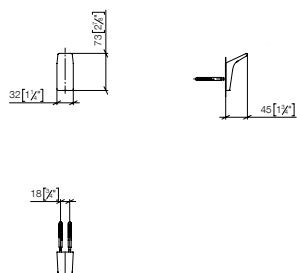

83 250 976

Hooks

- width 32mm
- Height: 73 mm
- 43mm projection

Fits ELIO, ENO, LOT, MEM and TARA ULTRA

Custom-made options

- Custom manufacturing options for this product can be found on the product details page of our website.