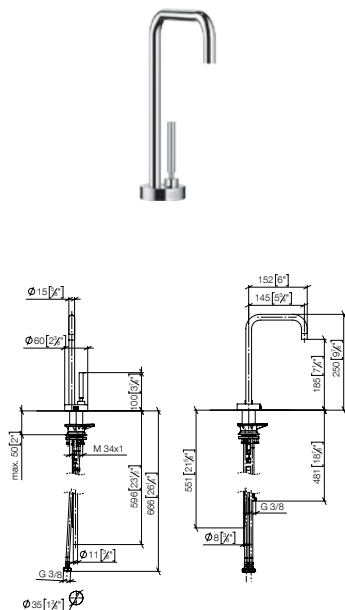

Standard article	17 881 861 FF	FF	£
Chrome	-00		1,128.90
Brushed Chrome	-93		1,467.60
Platinum	-08		1,806.20
Brushed Platinum	-06		1,806.20
Champagne (22kt Gold)	-47		2,709.30
Brushed Champagne (22kt Gold)	-46		2,709.30
Durabronze (23kt Gold)	-09		2,709.30
Brushed Durabronze (23kt Gold)	-28		2,709.30
Brushed Dark Brass (PVD)	-39		1,806.20
Brushed Bronze (PVD)	-42		1,806.20
Brushed Dark Bronze (PVD)	-43		2,032.00
Dark Chrome	-19		1,693.30
Brushed Dark Platinum	-99		2,032.00
Matte Black	-33		1,524.00