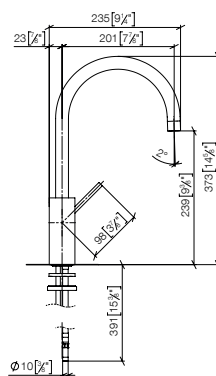

Recommended miscellaneous
Strainer waste with control handle

	10 712 970 FF	FF	£
Chrome	-00		185.50
Brushed Chrome	-93		241.30
Platinum	-08		296.80
Brushed Platinum	-06		296.80
Champagne (22kt Gold)	-47		445.20
Brushed Champagne (22kt Gold)	-46		445.20
Brushed Durabronze (23kt Gold)	-28		445.20
Brushed Dark Brass (PVD)	-39		296.80
Brushed Bronze (PVD)	-42		296.90
Brushed Dark Bronze (PVD)	-43		333.80
Dark Chrome	-19		278.30
Brushed Dark Platinum	-99		278.40
Matte Black	-33		250.30

Recommended miscellaneous
Dispenser without rosette

	82 424 970 FF	FF	£
Chrome	-00		248.20
Brushed Chrome	-93		322.80
Platinum	-08		397.00
Brushed Platinum	-06		397.00
Champagne (22kt Gold)	-47		595.70
Brushed Champagne (22kt Gold)	-46		595.70
Brushed Durabronze (23kt Gold)	-28		595.70
Brushed Dark Brass (PVD)	-39		397.10
Brushed Bronze (PVD)	-42		397.10
Brushed Dark Bronze (PVD)	-43		446.80
Dark Chrome	-19		372.10
Brushed Dark Platinum	-99		446.70
Matte Black	-33		335.10