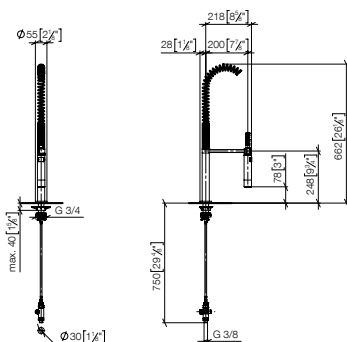

mm [inches]
1:10

Standard article	27 799 970 FF	FF	£
Chrome	-00		1,279.20
Brushed Chrome	-93		1,662.80
Platinum	-08		2,046.70
Brushed Platinum	-06		2,046.70
Brushed Dark Brass (PVD)	-39		2,046.70
Brushed Bronze (PVD)	-42		2,046.70
Brushed Dark Bronze (PVD)	-43		2,302.50
Dark Chrome	-19		1,918.80
Brushed Dark Platinum	-99		1,918.80