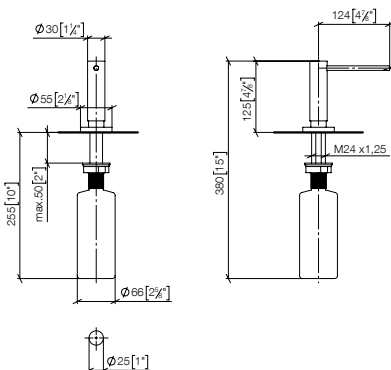

mm [inches]

Standard article	82 444 970 FF	FF	£
Chrome	-00		270.20
Brushed Chrome	-93		351.20
Platinum	-08		432.20
Brushed Platinum	-06		432.20
Champagne (22kt Gold)	-47		648.50
Brushed Champagne (22kt Gold)	-46		648.50
Durabronze (23kt Gold)	-09		648.50
Brushed Durabronze (23kt Gold)	-28		648.50
Brushed Dark Brass (PVD)	-39		432.30
Brushed Bronze (PVD)	-42		432.30
Brushed Dark Bronze (PVD)	-43		486.40
Dark Chrome	-19		405.10
Brushed Dark Platinum	-99		405.10
Matte Black	-33		364.70