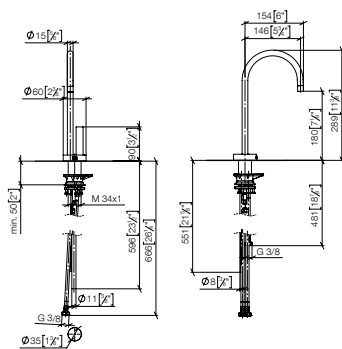

Custom-made options

- Custom manufacturing options for this product can be found on the product details page of our website.