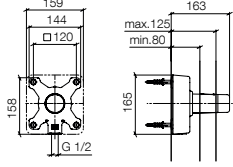

35 087 970

POT FILLER Concealed wall elbow

- female thread 1/2" connection
- anti-water packing
- soundproofing
- dust cover
- min. recess depth 80 mm
- max. recess depth 125 mm

Standard article	35 087 970	FF	FF	£
Concealed rough parts		90		244.70