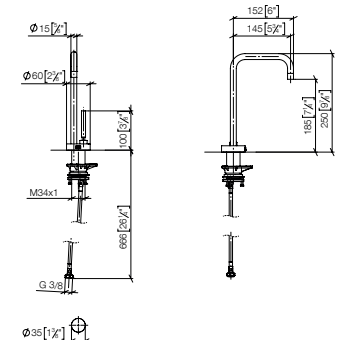

Custom-made options

- Custom manufacturing options for this product can be found on the product details page of our website.