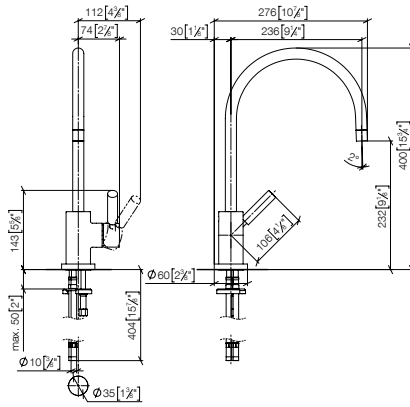

33 815 888

TARA Single-lever mixer

- 236mm projection
- pivotable spout 360°
- air-enriched flow
- max. flow 7 l/min at 3 bar flow pressure
- lead-free
- WRAS
- This product can help a building meet the requirements of Green Building Rating Systems, e.g. LEED®, BREEAM®, DGNB

Custom-made options

- Custom manufacturing options for this product can be found on the product details page of our website.

	10 710 970 FF	FF	£
Chrome	-00		185.50
Brushed Chrome	-93		241.30
Platinum	-08		296.80
Brushed Platinum	-06		296.80
Champagne (22kt Gold)	-47		445.20
Brushed Champagne (22kt Gold)	-46		445.20
Durabronze (23kt Gold)	-09		445.20
Brushed Durabronze (23kt Gold)	-28		445.20
Brushed Dark Brass (PVD)	-39		296.80
Brushed Bronze (PVD)	-42		296.90
Brushed Dark Bronze (PVD)	-43		333.80
Dark Chrome	-19		278.30
Brushed Dark Platinum	-99		278.40
Matte Black	-33		250.30

	82 444 970 FF	FF	£
Chrome	-00		270.20
Brushed Chrome	-93		351.20
Platinum	-08		432.20
Brushed Platinum	-06		432.20
Champagne (22kt Gold)	-47		648.50
Brushed Champagne (22kt Gold)	-46		648.50
Durabronze (23kt Gold)	-09		648.50
Brushed Durabronze (23kt Gold)	-28		648.50
Brushed Dark Brass (PVD)	-39		432.30
Brushed Bronze (PVD)	-42		432.30
Brushed Dark Bronze (PVD)			486.40
Dark Chrome			405.10
Brushed Dark Platinum			405.10
Matte Black	-33		364.70

Standard article	33 815 888 FF	FF	£
Chrome	-00		833.70
Brushed Chrome	-93		1,083.90
Platinum	-08		1,334.00
Brushed Platinum	-06		1,334.00
Champagne (22kt Gold)	-47		2,000.90
Brushed Champagne (22kt Gold)	-46		2,000.90
Durabronze (23kt Gold)	-09		2,000.90
Brushed Durabronze (23kt Gold)	-28		2,000.90
Brushed Dark Brass (PVD)	-39		1,333.90
Brushed Bronze (PVD)	-42		1,333.90
Brushed Dark Bronze (PVD)	-43		1,500.60
Dark Chrome	-19		1,250.70
Brushed Dark Platinum	-99		1,250.80
Matte Black	-33		1,125.60