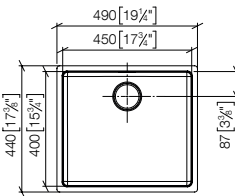

Required miscellaneous
Pop-up waste and overflow with electronic control

	10 410 004	FF	FF	£
Brushed Stainless Steel			-86	492.10

Required miscellaneous
Basin Waste mechanical

	10 405 004	FF	FF	£
Brushed Stainless Steel			-86	227.30