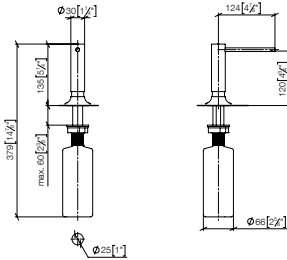

82 434 809

VAIA Dispenser with rosette

- 140mm projection
- 500 ml bottle
- can be filled from the top
- rotating pump head

Fits VAIA

Custom-made options

- Custom manufacturing options for this product can be found on the product details page of our website.