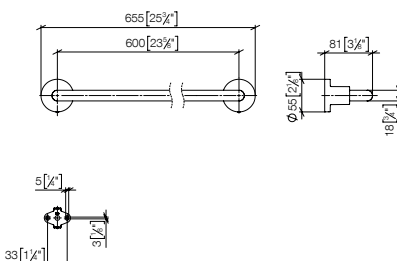

83 060 892

TARA Towel bar

- gauge 600 mm
- width 655mm
- 81mm projection

Fits TARA

Custom-made options

- Custom manufacturing options for this product can be found on the product details page of our website.