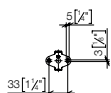

83 045 892

TARA Towel bar

- gauge 450 mm
- width 505mm
- 81mm projection

Fits TARA

Custom-made options

- Custom manufacturing options for this product can be found on the product details page of our website.

Standard article	83 045 892 FF	FF	£
Chrome	-00		363.40
Brushed Chrome	-93		472.40
Platinum	-08		581.20
Brushed Platinum	-06		581.20
Champagne (22kt Gold)	-47		872.20
Brushed Champagne (22kt Gold)	-46		872.20
Brushed Durabronze (23kt Gold)	-28		872.20
Brushed Dark Brass (PVD)	-39		581.40
Brushed Bronze (PVD)	-42		581.30
Brushed Dark Bronze (PVD)	-43		654.10
Dark Chrome	-19		545.00
Brushed Dark Platinum	-99		622.70
Matte Black	-33		490.60

83 060 809

VAIA Towel bar

- gauge 600 mm
- width 660mm
- 88mm projection

Fits VAIA

Custom-made options

- Custom manufacturing options for this product can be found on the product details page of our website.

Standard article	83 060 809 FF	FF	£
Chrome	-00		374.70
Platinum	-08		599.60
Brushed Platinum	-06		599.60
Champagne (22kt Gold)	-47		899.30
Brushed Champagne (22kt Gold)	-46		899.30
Brushed Durabronze (23kt Gold)	-28		899.30
Brushed Dark Brass (PVD)	-39		599.40
Brushed Bronze (PVD)	-42		599.60
Brushed Dark Bronze (PVD)	-43		674.40
Dark Chrome	-19		562.00
Brushed Dark Platinum	-99		636.10

83 060 976

Towel bar

- gauge 558 mm
- width 600mm
- Height: 33 mm
- 90mm projection

Fits ELIO, ENO, LOT, MEM and TARA ULTRA

Standard article	83 060 976 FF	FF	£
Chrome	-00		241.50
Brushed Chrome	-93		314.00
Brushed Platinum	-06		386.40
Dark Chrome	-19		362.10
Brushed Dark Platinum	-99		434.70
Matte Black	-33		325.90

Recommended miscellaneous
Attachment set for towel bar/tumbler mounting on one side with cover