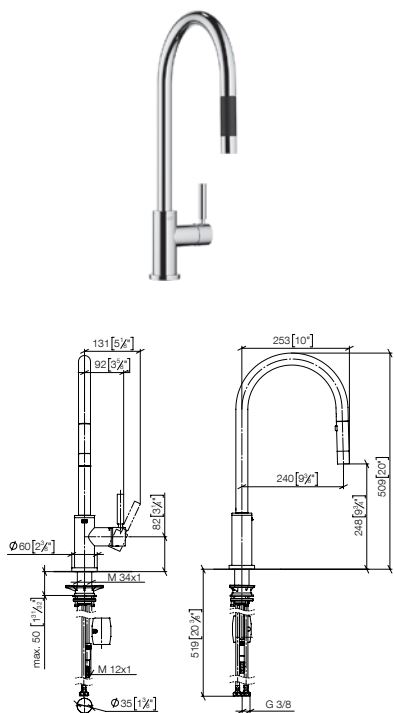

33 870 888

TARA Single-lever mixer Pull-down with spray function

- 240mm projection
- pivotable spout 360°
- Optional swivel limiter available with swivel limiter set 12 823 970 90
- laminar and spray flow
- 1800 mm metal shower hose
- sprayface with anti-scaling system
- max. flow 10.4 l/min at 3 bar flow pressure
- lead-free
- Flow modes can be changed while the water is running
- This product can help a building meet the requirements of Green Building Rating Systems, e.g. LEED®, BREEAM®, DGNB

Intrinsic protection against back flow.

Custom-made options

- Custom manufacturing options for this product can be found on the product details page of our website.

Recommended miscellaneous
Strainer waste with control handle

	10 710 970 FF	FF	£
Chrome	-00		185.50
Brushed Chrome	-93		241.30
Platinum	-08		296.80
Brushed Platinum	-06		296.80
Champagne (22kt Gold)	-47		445.20
Brushed Champagne (22kt Gold)	-46		445.20
Durabronze (23kt Gold)	-09		445.20
Brushed Durabronze (23kt Gold)	-28		445.20
Brushed Dark Brass (PVD)	-39		296.80
Brushed Bronze (PVD)	-42		296.90
Brushed Dark Bronze (PVD)	-43		333.80
Dark Chrome	-19		278.30
Brushed Dark Platinum	-99		278.40
Matte Black	-33		250.30

Recommended miscellaneous
Dispenser with rosette

	82 444 970 FF	FF	£
Chrome	-00		270.20
Brushed Chrome	-93		351.20
Platinum	-08		432.20
Brushed Platinum	-06		432.20
Champagne (22kt Gold)	-47		648.50
Brushed Champagne (22kt Gold)	-46		648.50
Durabronze (23kt Gold)	-09		648.50
Brushed Durabronze (23kt Gold)	-28		648.50
Brushed Dark Brass (PVD)	-39		432.30
Brushed Bronze (PVD)	-42		432.30
Brushed Dark Bronze (PVD)	-43		486.40
Dark Chrome	-19		405.10
Brushed Dark Platinum	-99		405.10
Matte Black	-33		364.70

Standard article	33 870 888 FF	FF	£
Chrome	-00		904.20
Brushed Chrome	-93		1,175.30
Platinum	-08		1,446.50
Brushed Platinum	-06		1,446.50
Champagne (22kt Gold)	-47		2,170.10
Brushed Champagne (22kt Gold)	-46		2,170.10
Durabronze (23kt Gold)	-09		2,170.10
Brushed Durabronze (23kt Gold)	-28		2,170.10
Brushed Dark Brass (PVD)	-39		1,446.80
Brushed Bronze (PVD)	-42		1,446.60
Brushed Dark Bronze (PVD)	-43		1,627.60
Dark Chrome	-19		1,356.20
Brushed Dark Platinum	-99		1,356.20
Matte Black	-33		1,220.50