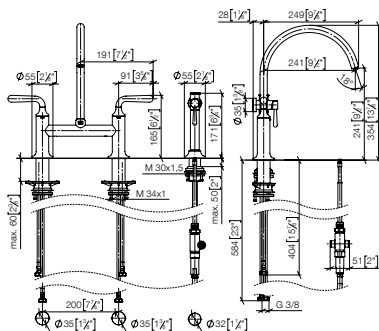

Intrinsic protection against back flow.

Custom-made options

- Custom manufacturing options for this product can be found on the product details page of our website.

Set	1x 19 815 809 FF max. flow 7 l/min		1x 27 718 809 FF		Total price: £
	FF	£	FF	£	
Chrome	-00	1,445.90	-00	624.40	2,070.30
Brushed Chrome	-93	1,879.60	-93	811.80	2,691.40
Platinum	-08	2,313.40	-08	999.20	3,312.60
Brushed Platinum	-06	2,313.40	-06	999.20	3,312.60
Champagne (22kt Gold)	-47	3,470.20	-47	1,498.60	4,968.80
Brushed Champagne (22kt Gold)	-46	3,470.20	-46	1,498.60	4,968.80
Durabronz (23kt Gold)	-09	3,470.20	-09	1,498.60	4,968.80
Brushed Durabronz (23kt Gold)	-28	3,470.20	-28	1,498.60	4,968.80
Brushed Dark Brass (PVD)	-39	2,313.50	-39	999.10	3,312.60
Brushed Bronze (PVD)	-42	2,313.40	-42	999.10	3,312.50
Brushed Dark Bronze (PVD)	-43	2,602.70	-43	1,123.90	3,726.60
Dark Chrome	-19	2,168.90	-19	936.80	3,105.70
Brushed Dark Platinum	-99	2,168.90	-99	936.80	3,105.70
Matte Black	-33	1,951.80	-33	843.00	2,794.80