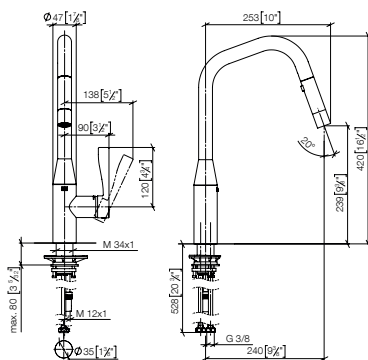

33 875 895

SYNC Single-lever mixer Pull-down with spray function

- 240mm projection
- pivotable spout 360°
- Optional swivel limiter available with swivel limiter set 12 821 970 90
- laminar and spray flow
- 1800 mm metal shower hose
- sprayface with anti-scaling system
- max. flow 10.4 l/min at 3 bar flow pressure
- lead-free
- Flow modes can be changed while the water is running
- This product can help a building meet the requirements of Green Building Rating Systems, e.g. LEED®, BREEAM®, DGNB

Intrinsic protection against back flow.

Custom-made options

- Custom manufacturing options for this product can be found on the product details page of our website.

Recommended miscellaneous Strainer waste with control handle

	10 712 970 FF	FF	£
Chrome	-00		185.50
Brushed Chrome	-93		241.30
Platinum	-08		296.80
Brushed Platinum	-06		296.80
Champagne (22kt Gold)	-47		445.20
Brushed Champagne (22kt Gold)	-46		445.20
Brushed Durabronze (23kt Gold)	-28		445.20
Brushed Dark Brass (PVD)	-39		296.80
Brushed Bronze (PVD)	-42		296.90
Brushed Dark Bronze (PVD)	-43		333.80
Dark Chrome	-19		278.30
Brushed Dark Platinum	-99		278.40
Matte Black	-33		250.30

Recommended miscellaneous Dispenser without rosette

	82 424 970 FF	FF	£
Chrome	-00		248.20
Brushed Chrome	-93		322.80
Platinum	-08		397.00
Brushed Platinum	-06		397.00
Champagne (22kt Gold)	-47		595.70
Brushed Champagne (22kt Gold)	-46		595.70
Brushed Durabronze (23kt Gold)	-28		595.70
Brushed Dark Brass (PVD)	-39		397.10
Brushed Bronze (PVD)	-42		397.10
Brushed Dark Bronze (PVD)	-43		446.80
Dark Chrome	-19		372.10
Brushed Dark Platinum	-99		446.70
Matte Black	-33		335.10