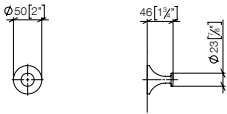

83 070 809

VAIA Towel bar

- gauge 450 mm
- width 510mm
- 88mm projection

Fits VAIA

Custom-made options

- Custom manufacturing options for this product can be found on the product details page of our website.

Standard article	83 070 809 FF	FF	£
Chrome	-00		356.10
Platinum	-08		569.50
Brushed Platinum	-06		569.50
Champagne (22kt Gold)	-47		854.60
Brushed Champagne (22kt Gold)	-46		854.60
Brushed Durabronze (23kt Gold)	-28		854.60
Brushed Dark Brass (PVD)	-39		569.60
Brushed Bronze (PVD)	-42		569.50
Brushed Dark Bronze (PVD)	-43		640.90
Dark Chrome	-19		534.00
Brushed Dark Platinum	-99		640.70

83 251 809

VAIA Hooks

- 46mm projection

Fits VAIA

Custom-made options

- Custom manufacturing options for this product can be found on the product details page of our website.

Standard article	83 251 809 FF	FF	£
Chrome	-00		111.10
Platinum	-08		177.60
Brushed Platinum	-06		177.60
Champagne (22kt Gold)	-47		266.60
Brushed Champagne (22kt Gold)	-46		266.60
Brushed Durabronze (23kt Gold)	-28		266.60
Brushed Dark Brass (PVD)	-39		177.70
Brushed Bronze (PVD)	-42		177.80
Brushed Dark Bronze (PVD)	-43		200.00
Dark Chrome	-19		166.40
Brushed Dark Platinum	-99		199.80