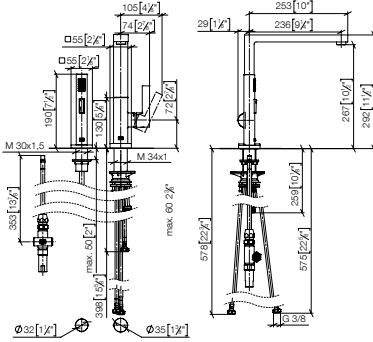

33 826 680 +
27 723 970

LOT Single-lever mixer with rinsing spray set

- 236mm projection
- pivotable spout 360°
- air-enriched flow and spray flow
- automatic spout/shower diverter
- fabric braided hose 1500 mm
- sprayface with anti-scaling system
- max. flow 8 l/min at 3 bar flow pressure
- lead-free
- This product can help a building meet the requirements of Green Building Rating Systems, e.g. LEED®, BREEAM®, DGNB

Intrinsic protection against back flow.

Custom-made options

- Custom manufacturing options for this product can be found on the product details page of our website.