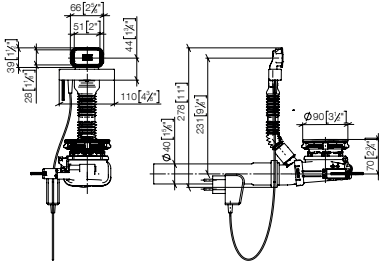

10 410 004

Pop-up waste and overflow with electronic control

- 3 1/2" hidden drain valve with underlying strainer
- Electric drain valve with integrated button in the overflow
- Hidden, swivel overflow
- DN40 drain
- Drain connection directed towards the wall and can be swiveled max. 30° left/right

Can only be combined with our brushed stainless steel kitchen sinks 38 XXX 004-86.

Standard article	10 410 004 FF	FF	£
Brushed Stainless Steel		-86	492.10