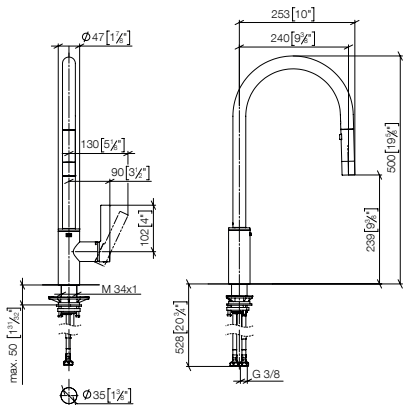

Intrinsic protection against back flow.

Custom-made options

- Custom manufacturing options for this product can be found on the product details page of our website.

Standard article	33 870 875 FF	FF	£
Chrome	-00		786.50
Brushed Chrome	-93		1,022.40
Platinum	-08		1,258.10
Brushed Platinum	-06		1,258.10
Champagne (22kt Gold)	-47		1,887.60
Brushed Champagne (22kt Gold)	-46		1,887.60
Brushed Durabronze (23kt Gold)	-28		1,887.60
Brushed Dark Brass (PVD)	-39		1,258.40
Brushed Bronze (PVD)	-42		1,258.30
Brushed Dark Bronze (PVD)	-43		1,415.70
Dark Chrome	-19		1,179.60
Brushed Dark Platinum	-99		1,179.50
Matte Black	-33		1,061.40