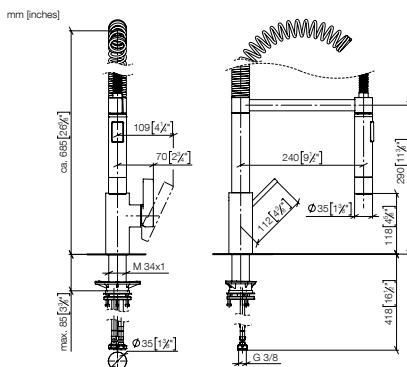

Intrinsic protection against back flow.

Custom-made options

- Custom manufacturing options for this product can be found on the product details page of our website.

Standard article	33 860 875 FF	FF	£
Chrome	-00		1,457.70
Brushed Chrome	-93		1,895.30
Platinum	-08		2,332.20
Brushed Platinum	-06		2,332.20
Brushed Dark Brass (PVD)	-39		2,332.30
Brushed Bronze (PVD)	-42		2,332.50
Brushed Dark Bronze (PVD)	-43		2,623.80
Dark Chrome	-19		2,186.30
Brushed Dark Platinum	-99		2,186.30