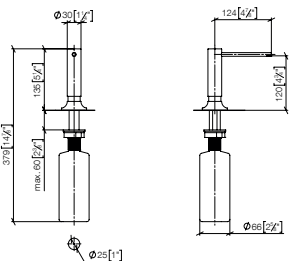

Generic miscellaneous

84 435 970

Dispenser free-standing model

- bottle made of crystal glass, matt
- width 60mm
- 250 ml bottle
- 59mm projection

Fits ELIO, ENO, MEM, META SQUARE, SYNC, TARA and TARA ULTRA