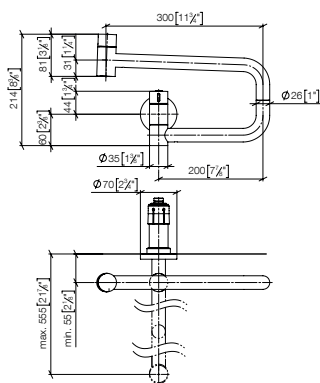

Custom-made options

- Custom manufacturing options for this product can be found on the product details page of our website.

Standard article	30 805 875 FF	FF	£
Chrome	-00		1,172.10
Brushed Chrome	-93		1,523.80
Platinum	-08		1,875.30
Brushed Platinum	-06		1,875.30
Champagne (22kt Gold)	-47		2,813.00
Brushed Champagne (22kt Gold)	-46		2,813.00
Brushed Durabronze (23kt Gold)	-28		2,813.00
Brushed Dark Brass (PVD)	-39		1,875.30
Brushed Bronze (PVD)	-42		1,875.40
Brushed Dark Bronze (PVD)	-43		2,109.70
Dark Chrome	-19		1,758.20
Brushed Dark Platinum	-99		1,752.30