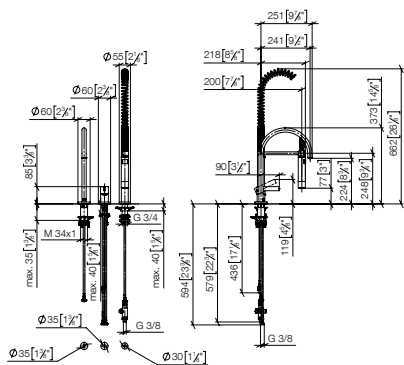

	1x 32 815 875 FF max. flow 8 l/min		1x 27 799 970 FF		Total price:
Set	FF	£	FF	£	£
Chrome	-00	920.40	-00	1,279.20	2,199.60
Brushed Chrome	-93	1,196.60	-93	1,662.80	2,859.40
Platinum	-08	1,472.70	-08	2,046.70	3,519.40
Brushed Platinum	-06	1,472.70	-06	2,046.70	3,519.40
Brushed Dark Brass (PVD)	-39	1,472.60	-39	2,046.70	3,519.30
Brushed Bronze (PVD)	-42	1,472.80	-42	2,046.70	3,519.50
Brushed Dark Bronze (PVD)	-43	1,656.70	-43	2,302.50	3,959.20
Dark Chrome	-19	1,380.50	-19	1,918.80	3,299.30
Brushed Dark Platinum	-99	1,380.50	-99	1,918.80	3,299.30