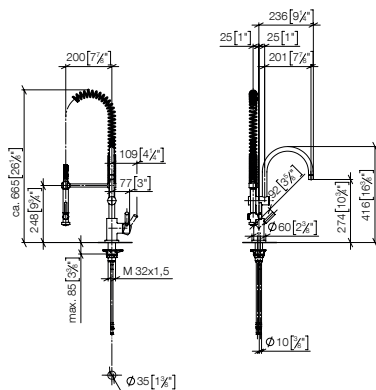

Intrinsic protection against back flow.

Custom-made options

• Custom manufacturing options for this product can be found on the product details page of our website.

Standard article	33 880 888 FF	FF	£
Chrome	-00		1,730.20
Brushed Chrome	-93		2,249.20
Platinum	-08		2,768.20
Brushed Platinum	-06		2,768.20
Brushed Dark Brass (PVD)	-39		2,768.30
Brushed Bronze (PVD)	-42		2,768.30
Brushed Dark Bronze (PVD)	-43		3,114.30
Dark Chrome	-19		2,595.70
Brushed Dark Platinum	-99		2,595.70