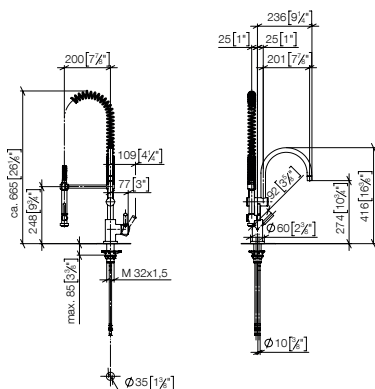

33 880 888

TARA Profi single-lever mixer

- 200mm projection
- pivotable spout 360°
- air-enriched flow and spray flow
- sprayface with anti-scaling system
- max. flow 7 l/min at 3 bar flow pressure
- lead-free
- This product can help a building meet the requirements of Green Building Rating Systems, e.g. LEED®, BREEAM®, DGNB

Intrinsic protection against back flow.

Custom-made options

- Custom manufacturing options for this product can be found on the product details page of our website.

Recommended miscellaneous Strainer waste with control handle

	10 710 970 FF	FF	£
Chrome	-00		185.50
Brushed Chrome	-93		241.30
Platinum	-08		296.80
Brushed Platinum	-06		296.80
Brushed Dark Brass (PVD)	-39		296.80
Brushed Bronze (PVD)	-42		296.90
Brushed Dark Bronze (PVD)	-43		333.80
Dark Chrome	-19		278.30
Brushed Dark Platinum	-99		278.40

Recommended miscellaneous Dispenser with rosette

	82 444 970 FF	FF	£
Chrome	-00		270.20
Brushed Chrome	-93		351.20
Platinum	-08		432.20
Brushed Platinum	-06		432.20
Brushed Dark Brass (PVD)	-39		432.30
Brushed Bronze (PVD)	-42		432.30
Brushed Dark Bronze (PVD)	-43		486.40
Dark Chrome	-19		405.10
Brushed Dark Platinum	-99		405.10

Standard article	33 880 888 FF	FF	£
Chrome	-00		1,730.20
Brushed Chrome	-93		2,249.20
Platinum	-08		2,768.20
Brushed Platinum	-06		2,768.20
Brushed Dark Brass (PVD)	-39		2,768.30
Brushed Bronze (PVD)	-42		2,768.30
Brushed Dark Bronze (PVD)	-43		3,114.30
Dark Chrome	-19		2,595.70
Brushed Dark Platinum	-99		2,595.70