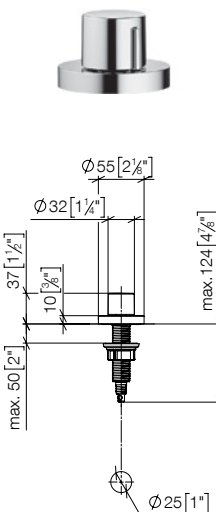

Custom-made options

- Custom manufacturing options for this product can be found on the product details page of our website.

Standard article	10 712 970 FF	FF	£
Chrome	-00		185.50
Brushed Chrome	-93		241.30
Platinum	-08		296.80
Brushed Platinum	-06		296.80
Champagne (22kt Gold)	-47		445.20
Brushed Champagne (22kt Gold)	-46		445.20
Durabronz (23kt Gold)	-09		445.20
Brushed Durabronz (23kt Gold)	-28		445.20
Brushed Dark Brass (PVD)	-39		296.80
Brushed Bronze (PVD)	-42		296.90
Brushed Dark Bronze (PVD)	-43		333.80
Dark Chrome	-19		278.30
Brushed Dark Platinum	-99		278.40
Matte Black	-33		250.30

10 710 970