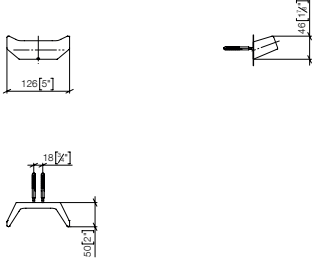

83 256 976

Hooks in two parts

- width 126mm
- Height: 46 mm
- 50mm projection

Fits ELIO, ENO, LOT, MEM and TARA ULTRA

Custom-made options

- Custom manufacturing options for this product can be found on the product details page of our website.

Standard article	83 256 976 FF	FF	£
Chrome		-00	77.10
Brushed Chrome		-93	100.30
Brushed Platinum		-06	123.40
Dark Chrome		-19	115.70
Brushed Dark Platinum		-99	138.90
Matte Black		-33	104.20

83 256 979

Hooks in two parts

- width 80mm
- 55mm projection

Fits ELIO, ENO, MEM, META SQUARE, SYNC and TARA ULTRA

Custom-made options

- Custom manufacturing options for this product can be found on the product details page of our website.

Standard article	83 256 979 FF	FF	£
Chrome		-00	127.20
Brushed Chrome		-93	165.40
Brushed Platinum		-06	203.50
Champagne (22kt Gold)		-47	305.30
Brushed Champagne (22kt Gold)		-46	305.30
Brushed Durabronze (23kt Gold)		-28	305.30
Brushed Dark Brass (PVD)		-39	203.50
Brushed Bronze (PVD)		-42	203.40
Brushed Dark Bronze (PVD)		-43	228.90
Dark Chrome		-19	190.80
Brushed Dark Platinum		-99	229.20
Matte Black		-33	163.60