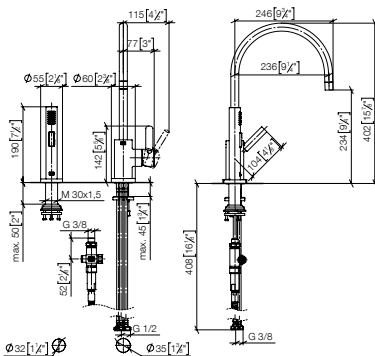

Intrinsic protection against back flow.

Custom-made options

- Custom manufacturing options for this product can be found on the product details page of our website.

Set	1x 33 836 888 FF max. flow 7 l/min		1x 27 731 970 FF		Total price: £
	FF	£	FF	£	
Chrome	-00	849.00	-00	494.40	1,343.40
Brushed Chrome	-93	1,103.70	-93	642.80	1,746.50
Platinum	-08	1,358.40	-08	791.00	2,149.40
Brushed Platinum	-06	1,358.40	-06	791.00	2,149.40
Champagne (22kt Gold)	-47	2,037.60	-47	1,186.60	3,224.20
Brushed Champagne (22kt Gold)	-46	2,037.60	-46	1,186.60	3,224.20
Durabron (23kt Gold)	-09	2,037.60	-09	1,186.60	3,224.20
Brushed Durabron (23kt Gold)	-28	2,037.60	-28	1,186.60	3,224.20
Brushed Dark Brass (PVD)	-39	1,358.40	-39	791.00	2,149.40
Brushed Bronze (PVD)	-42	1,358.40	-42	791.10	2,149.50
Brushed Dark Bronze (PVD)	-43	1,528.20	-43	889.80	2,418.00
Dark Chrome	-19	1,273.40	-19	741.60	2,015.00
Brushed Dark Platinum	-99	1,273.40	-99	741.60	2,015.00
Matte Black	-33	1,146.10	-33	667.50	1,813.60