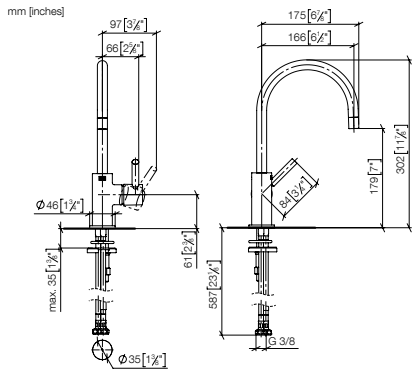

33 805 888

TARA BAR TAP Single-lever mixer

- 166mm projection
- pivotable spout 360°
- laminar flow
- max. flow 8.3 l/min at 3 bar flow pressure
- lead-free
- This product can help a building meet the requirements of Green Building Rating Systems, e.g. LEED®, BREEAM®, DGNB
- WRAS

Custom-made options

- Custom manufacturing options for this product can be found on the product details page of our website.

	10 710 970 FF	FF	£
Chrome	-00		185.50
Brushed Chrome	-93		241.30
Platinum	-08		296.80
Brushed Platinum	-06		296.80
Champagne (22kt Gold)	-47		445.20
Brushed Champagne (22kt Gold)	-46		445.20
Durabronze (23kt Gold)	-09		445.20
Brushed Durabronze (23kt Gold)	-28		445.20
Brushed Dark Brass (PVD)	-39		296.80
Brushed Bronze (PVD)	-42		296.90
Brushed Dark Bronze (PVD)	-43		333.80
Dark Chrome	-19		278.30
Brushed Dark Platinum	-99		278.40
Matte Black	-33		250.30

	82 444 970 FF	FF	£
Chrome	-00		270.20
Brushed Chrome	-93		351.20
Platinum	-08		432.20
Brushed Platinum	-06		432.20
Champagne (22kt Gold)	-47		648.50
Brushed Champagne (22kt Gold)	-46		648.50
Durabronze (23kt Gold)	-09		648.50
Brushed Durabronze (23kt Gold)	-28		648.50
Brushed Dark Brass (PVD)	-39		432.30
Brushed Bronze (PVD)	-42		432.30
Brushed Dark Bronze (PVD)	-43		486.40
Dark Chrome	-19		405.10
Brushed Dark Platinum	-99		405.10
Matte Black	-33		364.70