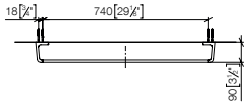

83 080 976

Towel bar

- gauge 758 mm
- width 800mm
- Height: 35 mm
- 89mm projection

Fits ELIO, ENO, LOT, MEM and TARA ULTRA

Standard article	83 080 976 FF	FF	£
Chrome	-00		287.50
Brushed Chrome	-93		373.70
Brushed Platinum	-06		460.00
Dark Chrome	-19		431.20
Brushed Dark Platinum	-99		517.40
Matte Black	-33		388.10