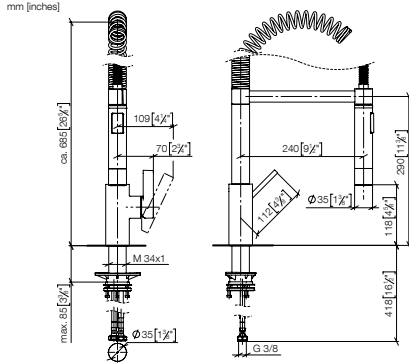

33 860 875

TARA ULTRA

Profi single-lever mixer

- 240mm projection
- pivotable 360°
- air-enriched flow and spray flow
- sprayface with anti-scaling system
- max. flow 8 l/min at 3 bar flow pressure
- lead-free
- This product can help a building meet the requirements of Green Building Rating Systems, e.g. LEED®, BREEAM®, DGNB

Intrinsic protection against back flow.

Custom-made options

- Custom manufacturing options for this product can be found on the product details page of our website.

Standard article	33 860 875 FF	FF	£
Chrome	-00		1,457.70
Brushed Chrome	-93		1,895.30
Platinum	-08		2,332.20
Brushed Platinum	-06		2,332.20
Brushed Dark Brass (PVD)	-39		2,332.30
Brushed Bronze (PVD)	-42		2,332.50
Brushed Dark Bronze (PVD)	-43		2,623.80
Dark Chrome	-19		2,186.30
Brushed Dark Platinum	-99		2,186.30

Recommended miscellaneous
Strainer waste with control handle

	10 712 970 FF	FF	£
Chrome	-00		185.50
Brushed Chrome	-93		241.30
Platinum	-08		296.80
Brushed Platinum	-06		296.80
Brushed Dark Brass (PVD)	-39		296.80
Brushed Bronze (PVD)	-42		296.90
Brushed Dark Bronze (PVD)	-43		333.80
Dark Chrome	-19		278.30
Brushed Dark Platinum	-99		278.40

Recommended miscellaneous
Dispenser without rosette

	82 424 970 FF	FF	£
Chrome	-00		248.20
Brushed Chrome	-93		322.80
Platinum	-08		397.00
Brushed Platinum	-06		397.00
Brushed Dark Brass (PVD)	-39		397.10
Brushed Bronze (PVD)	-42		397.10
Brushed Dark Bronze (PVD)	-43		446.80
Dark Chrome	-19		372.10
Brushed Dark Platinum	-99		446.70