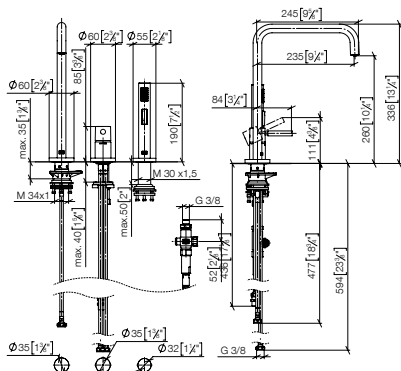

32 815 861 +
27 731 970

META SQUARE Two-hole mixer with individual rosettes with rinsing spray set

- 235mm projection
- pivotable spout 360°
- Optional swivel limiter available with swivel limiter set 12 820 970 90
- air-enriched flow and spray flow
- fabric braided hose 1500 mm
- automatic spout/shower diverter
- sprayface with anti-scaling system
- max. flow 8 l/min at 3 bar flow pressure
- lead-free
- This product can help a building meet the requirements of Green Building Rating Systems, e.g. LEED®, BREEAM®, DGNB

Intrinsic protection against back flow.

Operating unit can be positioned freely.

Custom-made options

- Custom manufacturing options for this product can be found on the product details page of our website.

Set	1x 32 815 861 FF max. flow 8 l/min		1x 27 731 970 FF		Total price: £
	FF	£	FF	£	
Chrome	-00	942.10	-00	494.40	1,436.50
Brushed Chrome	-93	1,224.70	-93	642.80	1,867.50
Platinum	-08	1,507.30	-08	791.00	2,298.30
Brushed Platinum	-06	1,507.30	-06	791.00	2,298.30
Champagne (22kt Gold)	-47	2,261.00	-47	1,186.60	3,447.60
Brushed Champagne (22kt Gold)	-46	2,261.00	-46	1,186.60	3,447.60
Brushed Durabrass (23kt Gold)	-28	2,261.00	-28	1,186.60	3,447.60
Brushed Dark Brass (PVD)	-39	1,507.40	-39	791.00	2,298.40
Brushed Bronze (PVD)	-42	1,507.30	-42	791.10	2,298.40
Brushed Dark Bronze (PVD)	-43	1,695.90	-43	889.80	2,585.70
Dark Chrome	-19	1,413.10	-19	741.60	2,154.70
Brushed Dark Platinum	-99	1,413.10	-99	741.60	2,154.70
Matte Black	-33	1,271.90	-33	667.50	1,939.40

	10 710 970 FF	FF	£
Chrome	-00		185.50
Brushed Chrome	-93		241.30
Platinum	-08		296.80
Brushed Platinum	-06		296.80
Champagne (22kt Gold)	-47		445.20
Brushed Champagne (22kt Gold)	-46		445.20
Brushed Durabrass (23kt Gold)	-28		445.20
Brushed Dark Brass (PVD)	-39		296.80
Brushed Bronze (PVD)	-42		296.90
Brushed Dark Bronze (PVD)	-43		333.80
Dark Chrome	-19		278.30
Brushed Dark Platinum	-99		278.40
Matte Black	-33		250.30

	82 444 970 FF	FF	£
Chrome	-00		270.20
Brushed Chrome	-93		351.20
Platinum	-08		432.20
Brushed Platinum	-06		432.20
Champagne (22kt Gold)	-47		648.50
Brushed Champagne (22kt Gold)	-46		648.50
Brushed Durabrass (23kt Gold)	-28		648.50
Brushed Dark Brass (PVD)	-39		432.30
Brushed Bronze (PVD)	-42		432.30
Brushed Dark Bronze (PVD)	-43		486.40
Dark Chrome	-19		405.10
Brushed Dark Platinum	-99		405.10
Matte Black	-33		364.70