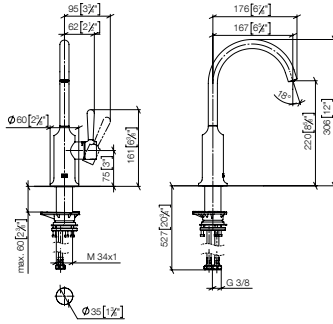

33 805 809

VAIA BAR TAP Single-lever mixer

- 167mm projection
- gauge mm
- pivotable spout 360°
- air-enriched flow
- max. flow 7 l/min at 3 bar flow pressure
- lead-free
- This product can help a building meet the requirements of Green Building Rating Systems, e.g. LEED®, BREEAM®, DGNB
- WRAS

Custom-made options

- Custom manufacturing options for this product can be found on the product details page of our website.

Standard article	33 805 809 FF	FF	£
Chrome	-00		774.30
Brushed Chrome	-93		1,006.60
Platinum	-08		1,239.00
Brushed Platinum	-06		1,239.00
Champagne (22kt Gold)	-47		1,858.30
Brushed Champagne (22kt Gold)	-46		1,858.30
Durabronze (23kt Gold)	-09		1,858.30
Brushed Durabronze (23kt Gold)	-28		1,858.30
Brushed Dark Brass (PVD)	-39		1,238.80
Brushed Bronze (PVD)	-42		1,238.80
Brushed Dark Bronze (PVD)	-43		1,393.70
Dark Chrome	-19		1,161.50
Brushed Dark Platinum	-99		1,161.50
Matte Black	-33		1,045.40

**Recommended miscellaneous
Dispenser with rosette**

	82 434 809 FF	FF	£
Chrome	-00		279.00
Brushed Chrome	-93		362.70
Platinum	-08		446.40
Brushed Platinum	-06		446.40
Champagne (22kt Gold)	-47		669.60
Brushed Champagne (22kt Gold)	-46		669.60
Durabronze (23kt Gold)	-09		669.60
Brushed Durabronze (23kt Gold)	-28		669.60
Brushed Dark Brass (PVD)	-39		446.40
Brushed Bronze (PVD)	-42		446.50
Brushed Dark Bronze (PVD)	-43		502.10
Dark Chrome	-19		418.40
Brushed Dark Platinum	-99		418.40
Matte Black	-33		376.50