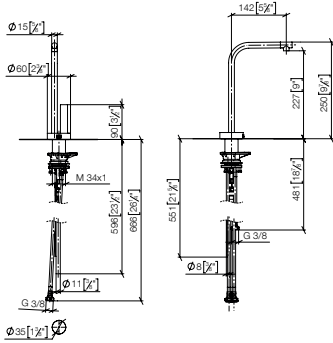

17 881 790

ELIO HOT & COLD WATER DISPENSER

- 142mm projection
- pivotable spout 360°
- laminar flow
- provides filtered, hot water up to 93°C
- with scalding protection
- Provides filtered water
- max. flow 3.8 l/min at 3 bar flow pressure
- mechanical valve
- lead-free
- lever
- This product can help a building meet the requirements of Green Building Rating Systems, e.g. LEED®, BREEAM®, DGNB

A minimum flow pressure of 3 bar is necessary for the HOT & COLD WATER DISPENSER to work perfectly in conjunction with a hot water tank and filter.

The installation must be above a kitchen sink.

The filter cartridge must be changed every six months. The installation instructions contain further information for guidance.

Detailed planning information and technical data can be found at www.dornbracht.com/professional

Not compatible with reverse osmosis filtration

Custom-made options

- Custom manufacturing options for this product can be found on the product details page of our website.

Standard article	17 881 790 FF	FF	£
Chrome	-00		1,081.80
Brushed Chrome	-93		1,406.30
Platinum	-08		1,730.90
Brushed Platinum	-06		1,730.90
Champagne (22kt Gold)	-47		2,596.30
Brushed Champagne (22kt Gold)	-46		2,596.30
Brushed Durabronze (23kt Gold)	-28		2,596.30
Brushed Bronze (PVD)	-39		1,730.90
Brushed Bronze (PVD)	-42		1,730.90
Brushed Dark Bronze (PVD)	-43		1,947.20
Dark Chrome	-19		1,622.70
Brushed Dark Platinum	-99		1,947.20

Accessories	12 530 970 FF	FF	£
	90		275.00

Accessories	12 893 970 FF	FF	£
	90		1,151.20