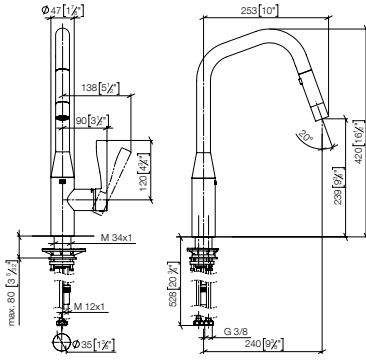

33 875 895

SYNC Single-lever mixer Pull-down with spray function

- **240mm projection**
- pivotable spout 360°
- Optional swivel limiter available with swivel limiter set 12 821 970 90
- laminar and spray flow
- 1800 mm metal shower hose
- sprayface with anti-scaling system
- max. flow 10.4 l/min at 3 bar flow pressure
- lead-free
- Flow modes can be changed while the water is running
- This product can help a building meet the requirements of Green Building Rating Systems, e.g. LEED®, BREEAM®, DGNB

Intrinsic protection against back flow.

Custom-made options

- Custom manufacturing options for this product can be found on the product details page of our website.