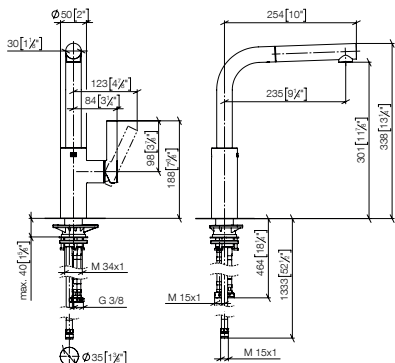

33 840 790

ELIO Single-lever mixer Pull-out

- **235mm projection**
- pivotable spout 360°
- air-enriched flow
- fabric braided hose 1500 mm
- max. flow 8.8 l/min at 3 bar flow pressure
- lead-free
- This product can help a building meet the requirements of Green Building Rating Systems, e.g. LEED®, BREEAM®, DGNB

Intrinsic protection against back flow.

Custom-made options

- Custom manufacturing options for this product can be found on the product details page of our website.