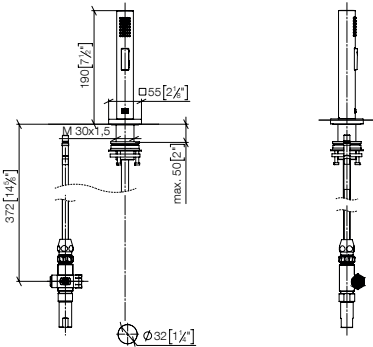

Custom-made options

- Custom manufacturing options for this product can be found on the product details page of our website.