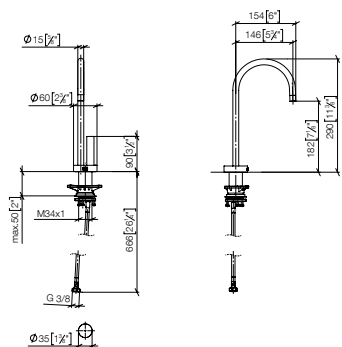

Custom-made options

- Custom manufacturing options for this product can be found on the product details page of our website.