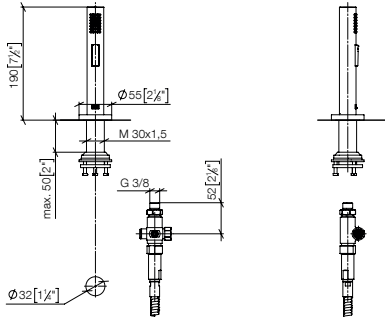

27 731 970

Rinsing spray set

- with round rosette
- spray flow
- automatic spout/shower diverter
- fabric braided hose 1500 mm
- sprayface with anti-scaling system
- lead-free

Can only be combined with 32815682, 33826861, 32815861, 33836888, 32816888, 33836875, 32815875.

Intrinsic protection against back flow.

Operating unit can be positioned freely.

Custom-made options

- Custom manufacturing options for this product can be found on the product details page of our website.