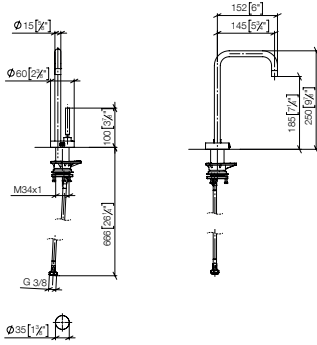

17 872 861

META SQUARE COLD WATER DISPENSER

- 145mm projection
- pivotable spout 360°
- laminar flow
- Provides filtered water
- max. flow 3.8 l/min at 3 bar flow pressure
- mechanical valve
- lead-free
- This product can help a building meet the requirements of Green Building Rating Systems, e.g. LEED®, BREEAM®, DGNB

The filter cartridge must be changed every six months. The installation instructions contain further information for guidance.

Detailed planning information and technical data can be found at www.dornbracht.com/professional

Not compatible with reverse osmosis filtration

Custom-made options

- Custom manufacturing options for this product can be found on the product details page of our website.

Standard article	17 872 861 FF	FF	£
Chrome	-00		987.70
Brushed Chrome	-93		1,284.00
Platinum	-08		1,580.40
Brushed Platinum	-06		1,580.40
Champagne (22kt Gold)	-47		2,370.50
Brushed Champagne (22kt Gold)	-46		2,370.50
Brushed Durabronze (23kt Gold)	-28		2,370.50
Brushed Dark Brass (PVD)	-39		1,580.30
Brushed Bronze (PVD)	-42		1,580.40
Brushed Dark Bronze (PVD)	-43		1,777.90
Dark Chrome	-19		1,481.70
Brushed Dark Platinum	-99		1,481.70
Matte Black	-33		1,333.50

Recommended miscellaneous
Filter with filter head

	12 894 970 FF	FF	£
Accessories		90	296.00