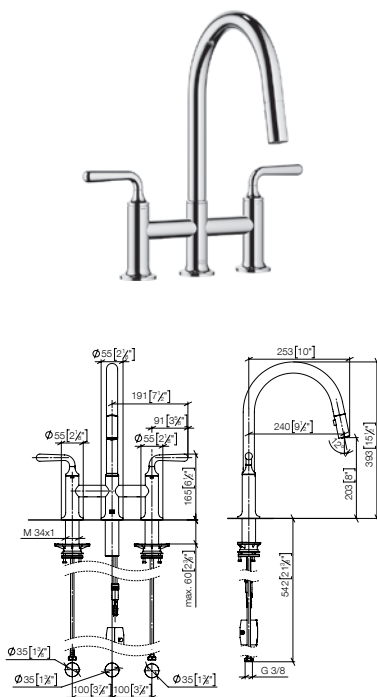

19 870 809

VAIA Three-hole bridge mixer Pull-down with spray function

- 240mm projection
- pivotable spout 360°
- Optional swivel limiter available with swivel limiter set 12 823 970 90
- air-enriched flow and spray flow
- 1800 mm metal shower hose
- sprayface with anti-scaling system
- max. flow 8 l/min at 3 bar flow pressure
- lead-free
- Flow modes can be changed while the water is running
- This product can help a building meet the requirements of Green Building Rating Systems, e.g. LEED®, BREEAM®, DGNB

Intrinsic protection against back flow.

Custom-made options

- Custom manufacturing options for this product can be found on the product details page of our website.

	12 823 970 FF	FF	£
Accessories		90	72.60

	82 434 809 FF	FF	£
Accessories		90	72.60
Standard article	19 870 809 FF	FF	£
Chrome	-00		1,759.20
Brushed Chrome	-93		2,286.90
Platinum	-08		2,814.60
Brushed Platinum	-06		2,814.60
Champagne (22kt Gold)	-47		4,222.10
Brushed Champagne (22kt Gold)	-46		4,222.10
Durabrass (23kt Gold)	-09		4,222.10
Brushed Durabrass (23kt Gold)	-28		4,222.10
Brushed Dark Brass (PVD)	-39		2,814.70
Brushed Bronze (PVD)	-42		2,814.60
Dark Chrome	-19		2,638.70
Brushed Dark Platinum	-99		2,638.70
Matte Black	-33		2,374.90