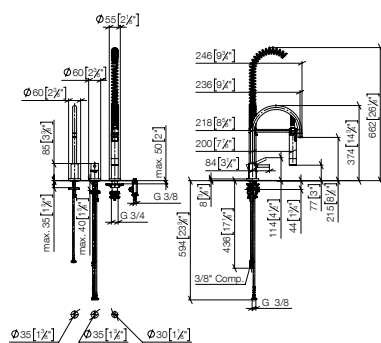

Set	1x 32 816 888 FF max. flow 8.3 l/min		1x 27 799 970 FF		Total price:
	FF	£	FF	£	£
Chrome	-00	1,030.60	-00	1,279.20	2,309.80
Brushed Chrome	-93	1,339.70	-93	1,662.80	3,002.50
Platinum	-08	1,648.80	-08	2,046.70	3,695.50
Brushed Platinum	-06	1,648.80	-06	2,046.70	3,695.50
Brushed Dark Brass (PVD)	-39	1,649.00	-39	2,046.70	3,695.70
Brushed Bronze (PVD)	-42	1,648.90	-42	2,046.70	3,695.60
Brushed Dark Bronze (PVD)	-43	1,855.10	-43	2,302.50	4,157.60
Dark Chrome	-19	1,545.80	-19	1,918.80	3,464.60
Brushed Dark Platinum	-99	1,545.80	-99	1,918.80	3,464.60