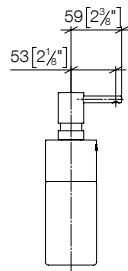

Generic miscellaneous

84 435 970

Dispenser free-standing model

- bottle made of crystal glass, matt
- width 60mm
- 250 ml bottle
- 59mm projection

Fits ELIO, ENO, MEM, META SQUARE, SYNC, TARA and TARA ULTRA

Custom-made options

- Custom manufacturing options for this product can be found on the product details page of our website.

Standard article	84 435 970 FF	FF	£
Chrome	-00		382.10
Brushed Chrome	-93		496.80
Platinum	-08		611.60
Brushed Platinum	-06		611.60
Champagne (22kt Gold)	-47		917.00
Brushed Champagne (22kt Gold)	-46		917.00
Brushed Durabronze (23kt Gold)	-28		917.00
Brushed Bronze (PVD)	-42		611.40
Dark Chrome	-19		573.20
Brushed Dark Platinum	-99		655.30
Matte Black	-33		515.90