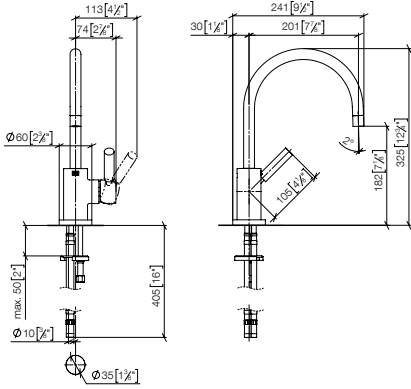

33 800 888

TARA Single-lever mixer

- 201mm projection
- pivotable spout 360°
- air-enriched flow
- max. flow 7 l/min at 3 bar flow pressure
- lead-free
- WRAS
- This product can help a building meet the requirements of Green Building Rating Systems, e.g. LEED®, BREEAM®, DGNB

Custom-made options

- Custom manufacturing options for this product can be found on the product details page of our website.

	10 710 970 FF	FF	£
Chrome	-00		185.50
Brushed Chrome	-93		241.30
Platinum	-08		296.80
Brushed Platinum	-06		296.80
Champagne (22kt Gold)	-47		445.20
Brushed Champagne (22kt Gold)	-46		445.20
Durabron (23kt Gold)	-09		445.20
Brushed Durabron (23kt Gold)	-28		445.20
Brushed Dark Brass (PVD)	-39		296.80
Brushed Bronze (PVD)	-42		296.90
Brushed Dark Bronze (PVD)	-43		333.80
Dark Chrome	-19		278.30
Brushed Dark Platinum	-99		278.40
Matte Black	-33		250.30

	82 444 970 FF	FF	£
Chrome	-00		270.20
Brushed Chrome	-93		351.20
Platinum	-08		432.20
Brushed Platinum	-06		432.20
Champagne (22kt Gold)	-47		648.50
Brushed Champagne (22kt Gold)	-46		648.50
Durabron (23kt Gold)	-09		648.50
Brushed Durabron (23kt Gold)	-28		648.50
Brushed Dark Brass (PVD)	-39		432.30
Brushed Bronze (PVD)	-42		432.30
Brushed Dark Bronze (PVD)	-43		486.40
Dark Chrome	-19		405.10
Brushed Dark Platinum	-99		405.10
Matte Black	-33		364.70

Standard article	33 800 888 FF	FF	£
Chrome	-00		787.40
Brushed Chrome	-93		1,023.60
Platinum	-08		1,259.80
Brushed Platinum	-06		1,259.80
Champagne (22kt Gold)	-47		1,889.80
Brushed Champagne (22kt Gold)	-46		1,889.80
Durabron (23kt Gold)	-09		1,889.80
Brushed Durabron (23kt Gold)	-28		1,889.80
Brushed Dark Brass (PVD)	-39		1,259.90
Brushed Bronze (PVD)	-42		1,260.00
Brushed Dark Bronze (PVD)	-43		1,417.40
Dark Chrome	-19		1,181.10
Brushed Dark Platinum	-99		1,181.30
Matte Black	-33		1,063.10