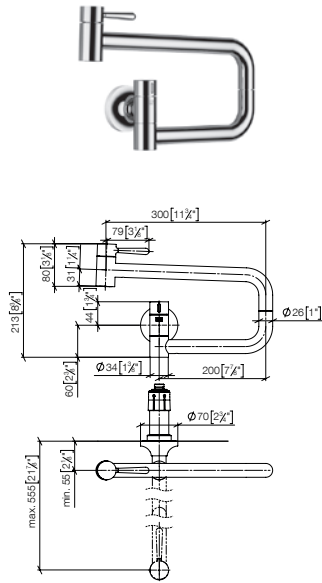

30 805 809

VAIA POT FILLER Cold-water valve

- 500mm projection
- pivoting spout
- laminar flow
- max. flow 5.7 l/min at 3 bar flow pressure
- min. recess depth 125 mm
- max. recess depth 80 mm
- lead-free
- This product can help a building meet the requirements of Green Building Rating Systems, e.g. LEED®, BREEAM®, DGNB
- WRAS

Custom-made options

- Custom manufacturing options for this product can be found on the product details page of our website.

Standard article	30 805 809 FF	FF	£
Chrome	-00		1,352.30
Brushed Chrome	-93		1,758.00
Platinum	-08		2,163.60
Brushed Platinum	-06		2,163.60
Champagne (22kt Gold)	-47		3,245.50
Brushed Champagne (22kt Gold)	-46		3,245.50
Durabronz (23kt Gold)	-09		3,245.50
Brushed Durabronz (23kt Gold)	-28		3,245.50
Brushed Dark Brass (PVD)	-39		2,163.60
Brushed Bronze (PVD)	-42		2,163.70
Brushed Dark Bronze (PVD)	-43		2,434.10
Dark Chrome	-19		2,028.50
Brushed Dark Platinum	-99		2,028.50

Required miscellaneous
POT FILLER Concealed wall elbow

	35 087 970 FF	FF	£
Concealed rough parts	90		244.70