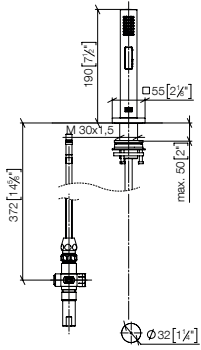

Operating unit can be positioned freely.

Custom-made options

- Custom manufacturing options for this product can be found on the product details page of our website.

Standard article	27 723 970 FF	FF	£
Chrome	-00		536.00
Platinum	-08		857.70
Brushed Platinum	-06		857.70
Champagne (22kt Gold)	-47		1,286.40
Brushed Champagne (22kt Gold)	-46		1,286.40
Brushed Durabronze (23kt Gold)	-28		1,286.40
Brushed Bronze (PVD)	-42		857.60
Dark Chrome	-19		804.00
Brushed Dark Platinum	-99		765.90