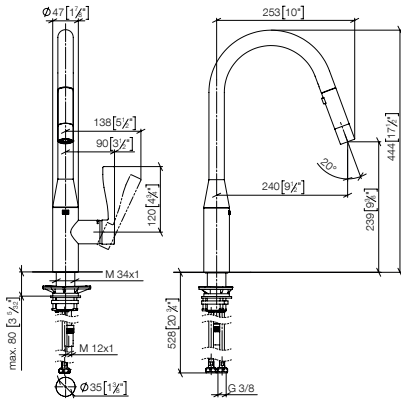

33 870 895

SYNC Single-lever mixer Pull-down with spray function

- 240mm projection
- pivotable spout 360°
- Optional swivel limiter available with swivel limiter set 12 821 970 90
- laminar and spray flow
- 1800 mm metal shower hose
- sprayface with anti-scaling system
- max. flow 10.4 l/min at 3 bar flow pressure
- lead-free
- Flow modes can be changed while the water is running
- This product can help a building meet the requirements of Green Building Rating Systems, e.g. LEED®, BREEAM®, DGNB

Intrinsic protection against back flow.

Custom-made options

- Custom manufacturing options for this product can be found on the product details page of our website.

Standard article	33 870 895 FF	FF	£
Chrome	-00		868.80
Brushed Chrome	-93		1,129.40
Platinum	-08		1,390.00
Brushed Platinum	-06		1,390.00
Champagne (22kt Gold)	-47		2,085.10
Brushed Champagne (22kt Gold)	-46		2,085.10
Brushed Durabronze (23kt Gold)	-28		2,085.10
Brushed Dark Brass (PVD)	-39		1,390.10
Brushed Bronze (PVD)	-42		1,390.10
Brushed Dark Bronze (PVD)	-43		1,563.80
Dark Chrome	-19		1,303.10
Brushed Dark Platinum	-99		1,302.90
Matte Black	-33		1,172.90

Recommended miscellaneous
Strainer waste with control handle

	10 712 970 FF	FF	£
Chrome	-00		185.50
Brushed Chrome	-93		241.30
Platinum	-08		296.80
Brushed Platinum	-06		296.80
Champagne (22kt Gold)	-47		445.20
Brushed Champagne (22kt Gold)	-46		445.20
Brushed Durabronze (23kt Gold)	-28		445.20
Brushed Dark Brass (PVD)	-39		296.80
Brushed Bronze (PVD)	-42		296.90
Brushed Dark Bronze (PVD)	-43		333.80
Dark Chrome	-19		278.30
Brushed Dark Platinum	-99		278.40
Matte Black	-33		250.30

Recommended miscellaneous
Dispenser without rosette

	82 424 970 FF	FF	£
Chrome	-00		248.20
Brushed Chrome	-93		322.80
Platinum	-08		397.00
Brushed Platinum	-06		397.00
Champagne (22kt Gold)	-47		595.70
Brushed Champagne (22kt Gold)	-46		595.70
Brushed Durabronze (23kt Gold)	-28		595.70
Brushed Dark Brass (PVD)	-39		397.10
Brushed Bronze (PVD)	-42		397.10
Brushed Dark Bronze (PVD)	-43		446.80
Dark Chrome	-19		372.10
Brushed Dark Platinum	-99		446.70
Matte Black	-33		335.10