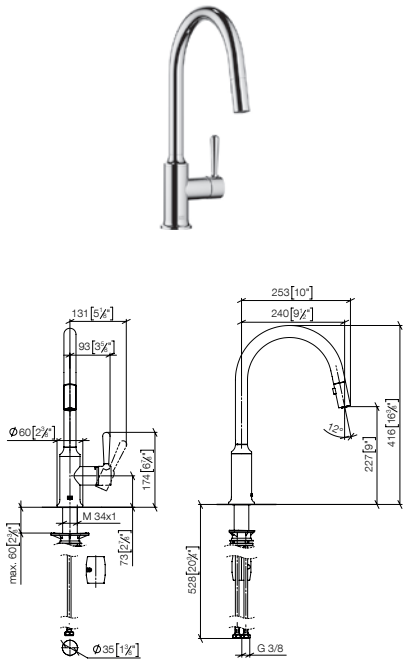

33 870 809

VAIA Single-lever mixer Pull-down with spray function

- 240mm projection
- pivotable spout 360°
- Optional swivel limiter available with swivel limiter set 12 823 970 90
- air-enriched flow and spray flow
- 1800 mm metal shower hose
- sprayface with anti-scaling system
- max. flow 8 l/min at 3 bar flow pressure
- lead-free
- Flow modes can be changed while the water is running
- This product can help a building meet the requirements of Green Building Rating Systems, e.g. LEED®, BREEAM®, DGNB

Intrinsic protection against back flow.

Custom-made options

- Custom manufacturing options for this product can be found on the product details page of our website.

	12 823 970	FF	FF	£
Accessories			90	72.60

Standard article	33 870 809	FF	FF	£
Chrome		-00		972.30
Brushed Chrome		-93		1,264.00
Platinum		-08		1,555.70
Brushed Platinum		-06		1,555.70
Champagne (22kt Gold)		-47		2,333.50
Brushed Champagne (22kt Gold)		-46		2,333.50
Durabrass (23kt Gold)		-09		2,333.50
Brushed Durabrass (23kt Gold)		-28		2,333.50
Brushed Dark Brass (PVD)		-39		1,555.70
Brushed Bronze (PVD)		-42		1,555.50
Brushed Dark Bronze (PVD)		-43		1,750.20
Dark Chrome		-19		1,458.30
Brushed Dark Platinum		-99		1,458.30
Matte Black		-33		1,312.50

	82 434 809	FF	FF	£
Chrome		-00		279.00
Brushed Chrome		-93		362.70
Platinum		-08		446.40
Brushed Platinum		-06		446.40
Champagne (22kt Gold)		-47		669.60
Brushed Champagne (22kt Gold)		-46		669.60
Durabrass (23kt Gold)		-09		669.60
Brushed Durabrass (23kt Gold)		-28		669.60
Brushed Dark Brass (PVD)		-39		446.40
Brushed Bronze (PVD)		-42		446.50
Brushed Dark Bronze (PVD)		-43		502.10
Dark Chrome		-19		418.40
Brushed Dark Platinum		-99		418.40
Matte Black		-33		376.50