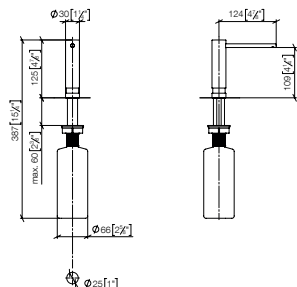

Generic miscellaneous

82 424 970

Dispenser without rosette

- 124mm projection
- 500 ml bottle
- can be filled from the top
- rotating pump head
- width 30mm

Fits ELIO, ENO, MEM, META SQUARE, SYNC and TARA ULTRA

Custom-made options

- Custom manufacturing options for this product can be found on the product details page of our website.