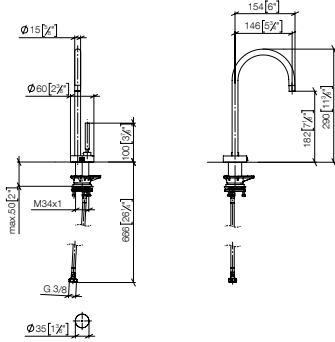

17 872 888

TARA COLD WATER DISPENSER

- 146mm projection
- pivotable spout 360°
- laminar flow
- Provides filtered water
- max. flow 3.8 l/min at 3 bar flow pressure
- mechanical valve
- lead-free
- This product can help a building meet the requirements of Green Building Rating Systems, e.g. LEED®, BREEAM®, DGNB

The filter cartridge must be changed every six months. The installation instructions contain further information for guidance.

Detailed planning information and technical data can be found at www.dornbracht.com/professional

Not compatible with reverse osmosis filtration

Custom-made options

- Custom manufacturing options for this product can be found on the product details page of our website.

Standard article	17 872 888 FF	FF	£
Chrome	-00		1,034.80
Brushed Chrome	-93		1,345.30
Platinum	-08		1,655.70
Brushed Platinum	-06		1,655.70
Champagne (22kt Gold)	-47		2,483.50
Brushed Champagne (22kt Gold)	-46		2,483.50
Durabronz (23kt Gold)	-09		2,483.50
Brushed Durabronz (23kt Gold)	-28		2,483.50
Brushed Dark Brass (PVD)	-39		1,655.70
Brushed Bronze (PVD)	-42		1,655.70
Brushed Dark Bronze (PVD)	-43		1,862.60
Dark Chrome	-19		1,552.30
Brushed Dark Platinum	-99		1,552.30
Matte Black	-33		1,397.00

Recommended miscellaneous
Filter with filter head

	12 894 970 FF	FF	£
Accessories	90		296.00