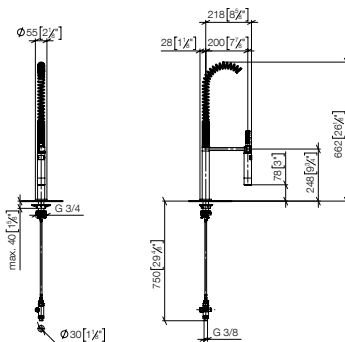

mm [inches]
1:10

Standard article	27 799 970 FF	FF	£
Chrome	-00		1,279.20
Brushed Chrome	-93		1,662.80
Platinum	-08		2,046.70
Brushed Platinum	-06		2,046.70
Brushed Dark Brass (PVD)	-39		2,046.70
Brushed Bronze (PVD)	-42		2,046.70
Brushed Dark Bronze (PVD)	-43		2,302.50
Dark Chrome	-19		1,918.80
Brushed Dark Platinum	-99		1,918.80