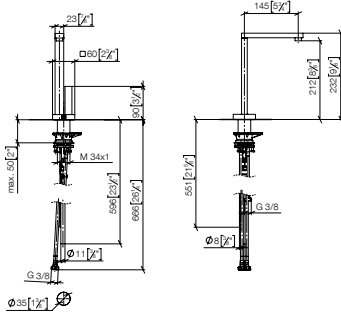

Required miscellaneous
Hose set

	12 530 970 FF	FF	£
Accessories		90	275.00

Required miscellaneous
Hot water tank incl. filter

	12 893 970 FF	FF	£
Accessories		90	1,151.20

17 881 680

LOT HOT & COLD WATER DISPENSER