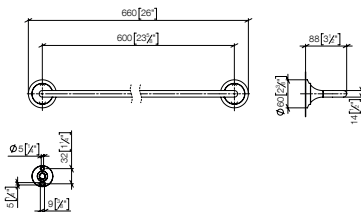

83 060 809

VAIA Towel bar

- gauge 600 mm
- width 660mm
- 88mm projection

Fits VAIA

Custom-made options

- Custom manufacturing options for this product can be found on the product details page of our website.