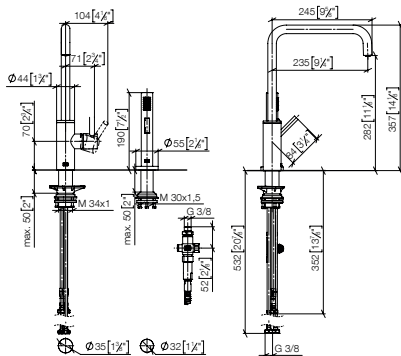

33 826 861 +
27 731 970

META SQUARE Single-lever mixer with rinsing spray set

- 235mm projection
- pivotable spout 360°
- Optional swivel limiter available with swivel limiter set 12 820 970 90
- air-enriched flow and spray flow
- fabric braided hose 1500 mm
- automatic spout/shower diverter
- sprayface with anti-scaling system
- max. flow 8 l/min at 3 bar flow pressure
- lead-free
- This product can help a building meet the requirements of Green Building Rating Systems, e.g. LEED®, BREEAM®, DGNB

Intrinsic protection against back flow.

Custom-made options

- Custom manufacturing options for this product can be found on the product details page of our website.

Set	1x 33 826 861 FF max. flow 8 l/min		1x 27 731 970 FF		Total price: £
	FF	£	FF	£	
Chrome	-00	777.90	-00	494.40	1,272.30
Brushed Chrome	-93	1,011.30	-93	642.80	1,654.10
Platinum	-08	1,244.70	-08	791.00	2,035.70
Brushed Platinum	-06	1,244.70	-06	791.00	2,035.70
Champagne (22kt Gold)	-47	1,867.00	-47	1,186.60	3,053.60
Brushed Champagne (22kt Gold)	-46	1,867.00	-46	1,186.60	3,053.60
Brushed Durabronz (23kt Gold)	-28	1,867.00	-28	1,186.60	3,053.60
Brushed Dark Brass (PVD)	-39	1,244.70	-39	791.00	2,035.70
Brushed Bronze (PVD)	-42	1,244.60	-42	791.10	2,035.70
Brushed Dark Bronze (PVD)	-43	1,400.30	-43	889.80	2,290.10
Dark Chrome	-19	1,166.90	-19	741.60	1,908.50
Brushed Dark Platinum	-99	1,166.90	-99	741.60	1,908.50
Matte Black	-33	1,050.10	-33	667.50	1,717.60

	10 710 970 FF	FF	£
Chrome	-00		185.50
Brushed Chrome	-93		241.30
Platinum	-08		296.80
Brushed Platinum	-06		296.80
Champagne (22kt Gold)	-47		445.20
Brushed Champagne (22kt Gold)	-46		445.20
Brushed Durabronz (23kt Gold)	-28		445.20
Brushed Dark Brass (PVD)	-39		296.80
Brushed Bronze (PVD)	-42		296.90
Brushed Dark Bronze (PVD)	-43		333.80
Dark Chrome	-19		278.30
Brushed Dark Platinum	-99		278.40
Matte Black	-33		250.30

	82 444 970 FF	FF	£
Chrome	-00		270.20
Brushed Chrome	-93		351.20
Platinum	-08		432.20
Brushed Platinum	-06		432.20
Champagne (22kt Gold)	-47		648.50
Brushed Champagne (22kt Gold)	-46		648.50
Brushed Durabronz (23kt Gold)	-28		648.50
Brushed Dark Brass (PVD)	-39		432.30
Brushed Bronze (PVD)	-42		432.30
Brushed Dark Bronze (PVD)	-43		486.40
Dark Chrome	-19		405.10
Brushed Dark Platinum	-99		405.10
Matte Black	-33		364.70