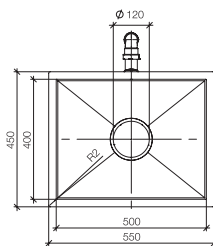

Single sink

- under-mounted
- 400 x 400 mm
- sink depth 175 mm
- Glazed steel sink and drain cover
- 3 1/2" closable strainer basket valve
- Including pop-up waste and overflow set
- attachment set
- suitable for base units 500 mm
- radius 2 mm

Not suitable for combining with strainer waste.

Note: Different conditioning. Please contact your sales representative.

Standard article	38 400 002 FF	FF	£
Matte Black		-71	1,506.10

38 500 002
NEW