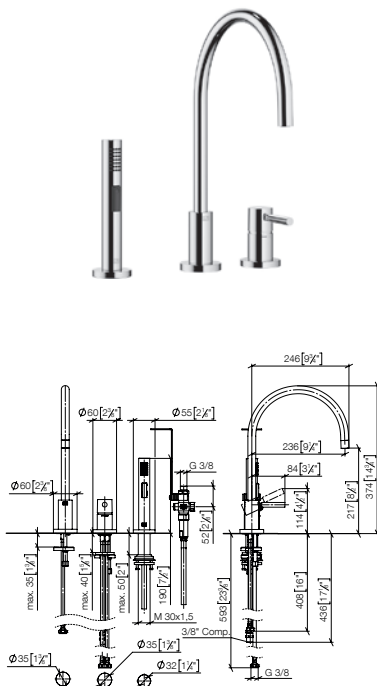

32 816 888 +
27 731 970

TARA Two-hole mixer with individual rosettes with rinsing spray set

- 236mm projection
- pivotable spout 360°
- Optional swivel limiter available with swivel limiter set 12 820 970 90
- air-enriched flow and spray flow
- fabric braided hose 1500 mm
- automatic spout/shower diverter
- sprayface with anti-scaling system
- max. flow 8.3 l/min at 3 bar flow pressure
- lead-free
- This product can help a building meet the requirements of Green Building Rating Systems, e.g. LEED®, BREEAM®, DGNB

Intrinsic protection against back flow.

Operating unit can be positioned freely.

Custom-made options

- Custom manufacturing options for this product can be found on the product details page of our website.

Set	1x 32 816 888 FF max. flow 8.3 l/min		1x 27 731 970 FF		Total price: £
	FF	£	FF	£	
Chrome	-00	1,030.60	-00	494.40	1,525.00
Brushed Chrome	-93	1,339.70	-93	642.80	1,982.50
Platinum	-08	1,648.80	-08	791.00	2,439.80
Brushed Platinum	-06	1,648.80	-06	791.00	2,439.80
Champagne (22kt Gold)	-47	2,473.40	-47	1,186.60	3,660.00
Brushed Champagne (22kt Gold)	-46	2,473.40	-46	1,186.60	3,660.00
Durabrass (23kt Gold)	-09	2,473.40	-09	1,186.60	3,660.00
Brushed Durabrass (23kt Gold)	-28	2,473.40	-28	1,186.60	3,660.00
Brushed Dark Brass (PVD)	-39	1,649.00	-39	791.00	2,440.00
Brushed Bronze (PVD)	-42	1,648.90	-42	791.10	2,440.00
Brushed Dark Bronze (PVD)	-43	1,855.10	-43	889.80	2,744.90
Dark Chrome	-19	1,545.80	-19	741.60	2,287.40
Brushed Dark Platinum	-99	1,545.80	-99	741.60	2,287.40
Matte Black	-33	1,391.10	-33	667.50	2,058.60

	10 710 970 FF	FF	£
Chrome		-00	185.50
Brushed Chrome		-93	241.30
Platinum		-08	296.80
Brushed Platinum		-06	296.80
Champagne (22kt Gold)		-47	445.20
Brushed Champagne (22kt Gold)		-46	445.20
Durabrass (23kt Gold)		-09	445.20
Brushed Durabrass (23kt Gold)		-28	445.20
Brushed Dark Brass (PVD)		-39	296.80
Brushed Bronze (PVD)		-42	296.90
Brushed Dark Bronze (PVD)		-43	333.80
Dark Chrome		-19	278.30
Brushed Dark Platinum		-99	278.40
Matte Black		-33	250.30

	82 444 970 FF	FF	£
Chrome		-00	270.20
Brushed Chrome		-93	351.20
Platinum		-08	432.20
Brushed Platinum		-06	432.20
Champagne (22kt Gold)		-47	648.50
Brushed Champagne (22kt Gold)		-46	648.50
Durabrass (23kt Gold)		-09	648.50
Brushed Durabrass (23kt Gold)		-28	648.50
Brushed Dark Brass (PVD)		-39	432.30
Brushed Bronze (PVD)		-42	432.30
Brushed Dark Bronze (PVD)		-43	486.40
Dark Chrome		-19	405.10
Brushed Dark Platinum		-99	405.10
Matte Black		-33	364.70