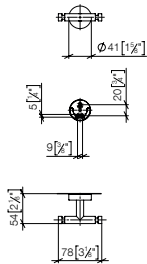

83 256 976

Hooks in two parts

- width 126mm
- Height: 46 mm
- 50mm projection

Fits ELIO, ENO, LOT, MEM and TARA ULTRA

Custom-made options

- Custom manufacturing options for this product can be found on the product details page of our website.

Standard article	83 256 976 FF	FF	£
Chrome		-00	77.10
Brushed Chrome		-93	100.30
Brushed Platinum		-06	123.40
Dark Chrome		-19	115.70
Brushed Dark Platinum		-99	138.90
Matte Black		-33	104.20

83 256 979

Hooks in two parts

- width 80mm
- 55mm projection

Fits ELIO, ENO, MEM, META SQUARE, SYNC and TARA ULTRA

Custom-made options

- Custom manufacturing options for this product can be found on the product details page of our website.

Standard article	83 256 979 FF	FF	£
Chrome		-00	127.20
Brushed Chrome		-93	165.40
Brushed Platinum		-06	203.50
Champagne (22kt Gold)		-47	305.30
Brushed Champagne (22kt Gold)		-46	305.30
Brushed Durabronze (23kt Gold)		-28	305.30
Brushed Dark Brass (PVD)		-39	203.50
Brushed Bronze (PVD)		-42	203.40
Brushed Dark Bronze (PVD)		-43	228.90
Dark Chrome		-19	190.80
Brushed Dark Platinum		-99	229.20
Matte Black		-33	163.60