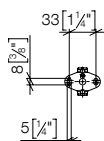

Generic miscellaneous

83 251 892

TARA Hooks

- width 70mm
- 64mm projection

Fits TARA

Custom-made options

- Custom manufacturing options for this product can be found on the product details page of our website.

Standard article	83 251 892 FF	FF	£
Chrome		-00	89.10
Brushed Chrome		-93	115.90
Platinum		-08	142.70
Brushed Platinum		-06	142.70
Champagne (22kt Gold)		-47	213.80
Brushed Champagne (22kt Gold)		-46	213.80
Durabronz (23kt Gold)		-09	213.80
Brushed Durabronz (23kt Gold)		-28	213.80
Brushed Dark Brass (PVD)		-39	142.60
Brushed Bronze (PVD)		-42	142.70
Brushed Dark Bronze (PVD)		-43	160.50
Dark Chrome		-19	133.80
Brushed Dark Platinum		-99	160.50
Matte Black		-33	120.30

83 251 979

Hooks

- 50mm projection

Fits ELIO, ENO, MEM, META SQUARE, SYNC, TARA and TARA ULTRA

Custom-made options

- Custom manufacturing options for this product can be found on the product details page of our website.

Standard article	83 251 979 FF	FF	£
Chrome		-00	68.40
Brushed Chrome		-93	88.90
Brushed Platinum		-06	109.50
Champagne (22kt Gold)		-47	164.20
Brushed Champagne (22kt Gold)		-46	164.20
Brushed Durabronz (23kt Gold)		-28	164.20
Brushed Dark Brass (PVD)		-39	109.40
Brushed Bronze (PVD)		-42	109.30
Brushed Dark Bronze (PVD)		-43	123.20
Dark Chrome		-19	102.50
Brushed Dark Platinum		-99	123.20
Matte Black		-33	92.40