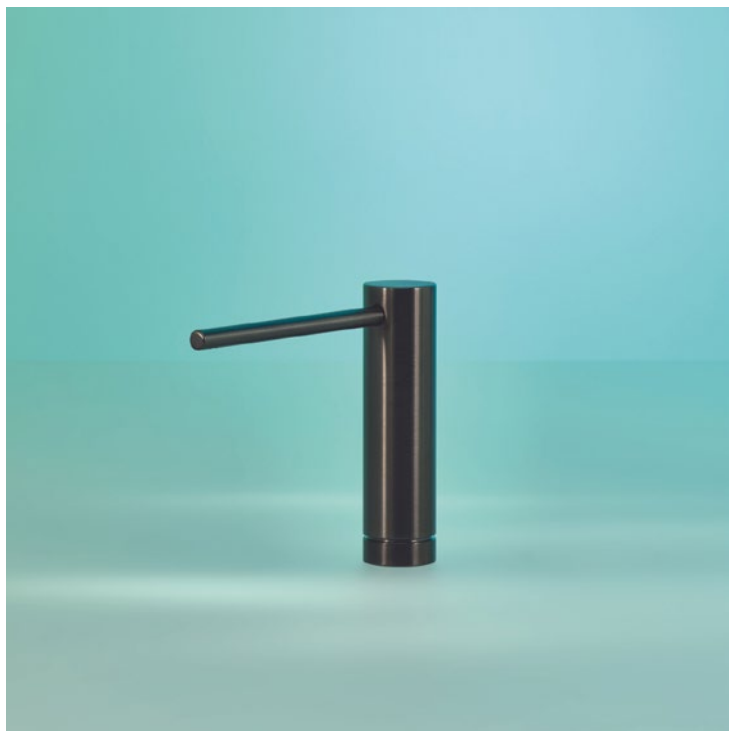

Generic miscellaneous

Dispenser
from page 138

Towel bar
from page 141

Basin
from page 148

Concealed articles
from page 149

Mounting accessories
from page 150

Care products
from page 152