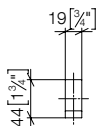

83 251 780

Hooks

- width 19mm
- 35mm projection

Fits LOT

Custom-made options

- Custom manufacturing options for this product can be found on the product details page of our website.

Standard article	83 251 780 FF	FF	£
Chrome	-00		110.10
Platinum	-08		176.10
Brushed Platinum	-06		176.10
Champagne (22kt Gold)	-47		264.20
Brushed Champagne (22kt Gold)	-46		264.20
Brushed Durabronze (23kt Gold)	-28		264.20
Brushed Bronze (PVD)	-42		176.20
Dark Chrome	-19		165.20
Brushed Dark Platinum	-99		188.90

83 251 220

Hooks

- 55mm projection

Fits ELIO, ENO, MEM, META SQUARE, SYNC and TARA ULTRA

Custom-made options

- Custom manufacturing options for this product can be found on the product details page of our website.

Standard article	83 251 220 FF	FF	£
Chrome	-00		42.90
Brushed Chrome	-93		55.80
Platinum	-08		68.80
Brushed Platinum	-06		68.80
Champagne (22kt Gold)	-47		103.00
Brushed Champagne (22kt Gold)	-46		103.00
Durabronze (23kt Gold)	-09		103.00
Brushed Durabronze (23kt Gold)	-28		103.00
Brushed Dark Brass (PVD)	-39		68.70
Brushed Bronze (PVD)	-42		68.70
Brushed Dark Bronze (PVD)	-43		77.30
Dark Chrome	-19		64.40
Brushed Dark Platinum	-99		72.90
Matte Black	-33		58.30

83 251 809

VAIA Hooks

- 46mm projection

Fits VAIA

Custom-made options

- Custom manufacturing options for this product can be found on the product details page of our website.

Standard article	83 251 809 FF	FF	£
Chrome	-00		111.10
Platinum	-08		177.60
Brushed Platinum	-06		177.60
Champagne (22kt Gold)	-47		266.60
Brushed Champagne (22kt Gold)	-46		266.60
Brushed Durabronze (23kt Gold)	-28		266.60
Brushed Dark Brass (PVD)	-39		177.70
Brushed Bronze (PVD)	-42		177.80
Brushed Dark Bronze (PVD)	-43		200.00
Dark Chrome	-19		166.40
Brushed Dark Platinum	-99		199.80