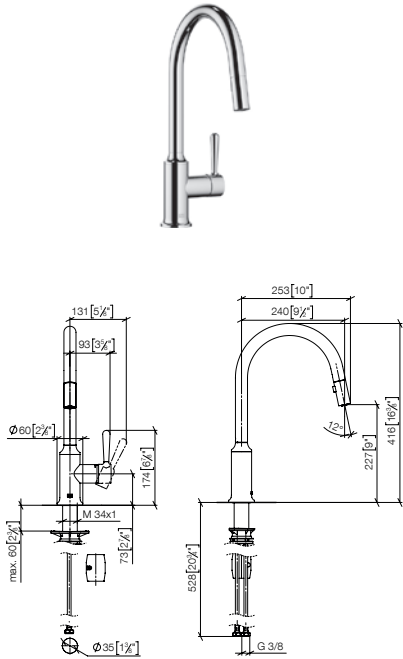

33 870 809

VAIA Single-lever mixer Pull-down with spray function

- 240mm projection
- pivotable spout 360°
- Optional swivel limiter available with swivel limiter set 12 823 970 90
- air-enriched flow and spray flow
- 1800 mm metal shower hose
- sprayface with anti-scaling system
- max. flow 8 l/min at 3 bar flow pressure
- lead-free
- Flow modes can be changed while the water is running
- This product can help a building meet the requirements of Green Building Rating Systems, e.g. LEED®, BREEAM®, DGNB

Intrinsic protection against back flow.

Custom-made options

- Custom manufacturing options for this product can be found on the product details page of our website.

	12 823 970	FF	FF	£
Accessories			90	72.60

Standard article	33 870 809	FF	FF	£
Chrome		-00		972.30
Brushed Chrome		-93		1,264.00
Platinum		-08		1,555.70
Brushed Platinum		-06		1,555.70
Champagne (22kt Gold)		-47		2,333.50
Brushed Champagne (22kt Gold)		-46		2,333.50
Durabrass (23kt Gold)		-09		2,333.50
Brushed Durabrass (23kt Gold)		-28		2,333.50
Brushed Dark Brass (PVD)		-39		1,555.70
Brushed Bronze (PVD)		-42		1,555.50
Brushed Dark Bronze (PVD)		-43		1,750.20
Dark Chrome		-19		1,458.30
Brushed Dark Platinum		-99		1,458.30
Matte Black		-33		1,312.50

	82 434 809	FF	FF	£
Chrome		-00		279.00
Brushed Chrome		-93		362.70
Platinum		-08		446.40
Brushed Platinum		-06		446.40
Champagne (22kt Gold)		-47		669.60
Brushed Champagne (22kt Gold)		-46		669.60
Durabrass (23kt Gold)		-09		669.60
Brushed Durabrass (23kt Gold)		-28		669.60
Brushed Dark Brass (PVD)		-39		446.40
Brushed Bronze (PVD)		-42		446.50
Brushed Dark Bronze (PVD)		-43		502.10
Dark Chrome		-19		418.40
Brushed Dark Platinum		-99		418.40
Matte Black		-33		376.50