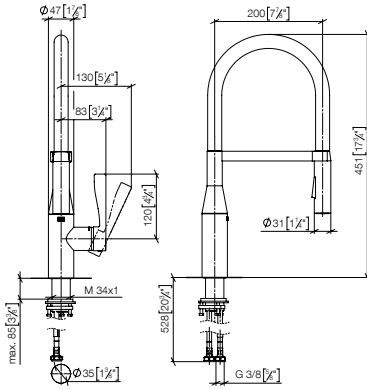

Intrinsic protection against back flow.

Custom-made options

- Custom manufacturing options for this product can be found on the product details page of our website.

Standard article	33 865 895 FF	FF	£
Chrome	-00		1,328.40
Brushed Chrome	-93		1,467.90
Platinum	-08		1,806.80
Brushed Platinum	-06		1,806.80
Champagne (22kt Gold)	-47		3,188.20
Brushed Champagne (22kt Gold)	-46		3,188.20
Brushed Durabronze (23kt Gold)	-28		3,188.20
Brushed Dark Brass (PVD)	-39		2,125.40
Brushed Bronze (PVD)	-42		2,125.50
Brushed Dark Bronze (PVD)	-43		2,391.10
Dark Chrome	-19		1,693.80
Brushed Dark Platinum	-99		1,693.80
Matte Black	-33		1,524.50