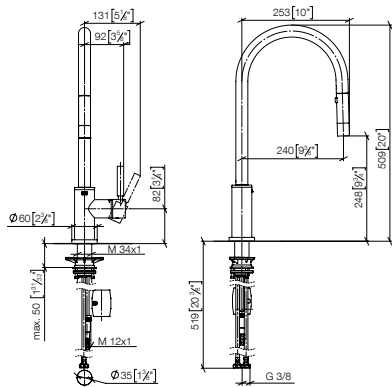

Intrinsic protection against back flow.

Custom-made options

• Custom manufacturing options for this product can be found on the product details page of our website.

Standard article	33 870 888 FF	FF	£
Chrome	-00		904.20
Brushed Chrome	-93		1,175.30
Platinum	-08		1,446.50
Brushed Platinum	-06		1,446.50
Champagne (22kt Gold)	-47		2,170.10
Brushed Champagne (22kt Gold)	-46		2,170.10
Durabrass (23kt Gold)	-09		2,170.10
Brushed Durabrass (23kt Gold)	-28		2,170.10
Brushed Dark Brass (PVD)	-39		1,446.80
Brushed Bronze (PVD)	-42		1,446.60
Brushed Dark Bronze (PVD)	-43		1,627.60
Dark Chrome	-19		1,356.20
Brushed Dark Platinum	-99		1,356.20
Matte Black	-33		1,220.50