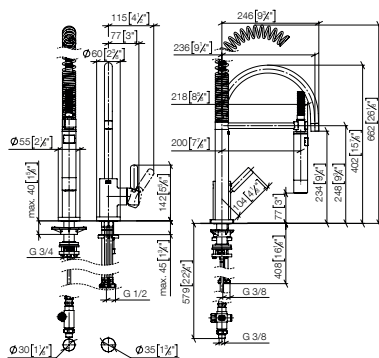

Intrinsic protection against back flow.

Custom-made options

- Custom manufacturing options for this product can be found on the product details page of our website.

Set	1x 33 836 875 FF max. flow 8 l/min		1x 27 799 970 FF		Total price: £
	FF	£	FF	£	
Chrome	-00	720.40	-00	1,279.20	1,999.60
Brushed Chrome	-93	936.60	-93	1,662.80	2,599.40
Platinum	-08	1,152.70	-08	2,046.70	3,199.40
Brushed Platinum	-06	1,152.70	-06	2,046.70	3,199.40
Brushed Dark Brass (PVD)	-39	1,152.60	-39	2,046.70	3,199.30
Brushed Bronze (PVD)	-42	1,152.60	-42	2,046.70	3,199.30
Brushed Dark Bronze (PVD)	-43	1,296.70	-43	2,302.50	3,599.20
Dark Chrome	-19	1,080.70	-19	1,918.80	2,999.50
Brushed Dark Platinum	-99	1,080.70	-99	1,918.80	2,999.50