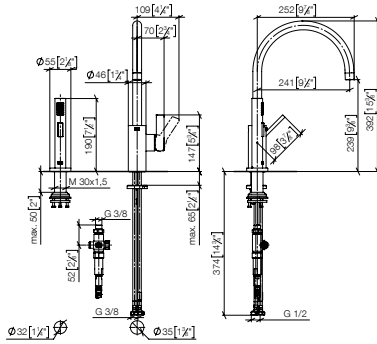

Intrinsic protection against back flow.

Custom-made options

- Custom manufacturing options for this product can be found on the product details page of our website.

Set	1x 33 836 875 FF max. flow 8 l/min		1x 27 731 970 FF		Total price: £
	FF	£	FF	£	
Chrome	-00	720.40	-00	494.40	1,214.80
Brushed Chrome	-93	936.60	-93	642.80	1,579.40
Platinum	-08	1,152.70	-08	791.00	1,943.70
Brushed Platinum	-06	1,152.70	-06	791.00	1,943.70
Champagne (22kt Gold)	-47	1,729.00	-47	1,186.60	2,915.60
Brushed Champagne (22kt Gold)	-46	1,729.00	-46	1,186.60	2,915.60
Brushed Durabronze (23kt Gold)	-28	1,729.00	-28	1,186.60	2,915.60
Brushed Dark Brass (PVD)	-39	1,152.60	-39	791.00	1,943.60
Brushed Bronze (PVD)	-42	1,152.60	-42	791.10	1,943.70
Brushed Dark Bronze (PVD)	-43	1,296.70	-43	889.80	2,186.50
Dark Chrome	-19	1,080.70	-19	741.60	1,822.30
Brushed Dark Platinum	-99	1,080.70	-99	741.60	1,822.30
Matte Black	-33	972.60	-33	667.50	1,640.10