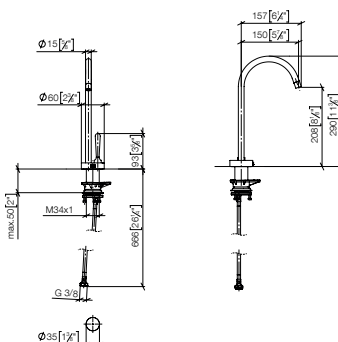

Custom-made options

- Custom manufacturing options for this product can be found on the product details page of our website.