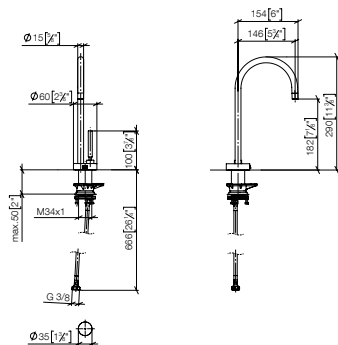

Custom-made options

- Custom manufacturing options for this product can be found on the product details page of our website.