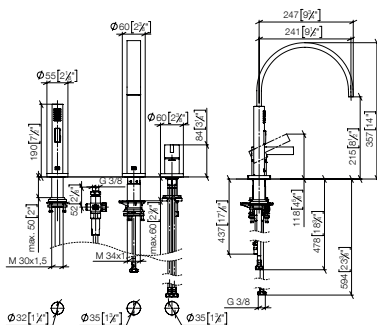

32 815 682 +
27 731 970

MEM Two-hole mixer with individual rosettes with rinsing spray set

- 241mm projection
- pivotable spout 360°
- Optional swivel limiter available with swivel limiter set 12 820 970 90
- air-enriched flow and spray flow
- automatic spout/shower diverter
- fabric braided hose 1500 mm
- sprayface with anti-scaling system
- max. flow 6.3 l/min at 3 bar flow pressure
- lead-free
- This product can help a building meet the requirements of Green Building Rating Systems, e.g. LEED®, BREEAM®, DGNB

Intrinsic protection against back flow.

Operating unit can be positioned freely.

Custom-made options

- Custom manufacturing options for this product can be found on the product details page of our website.

Accessories	12 820 970 FF	FF	£
		90	73.20

Set	1x 32 815 682 FF max. flow 6.3 l/min		1x 27 731 970 FF		Total price: £
	FF	£	FF	£	
Chrome	-00	1,297.20	-00	494.40	1,791.60
Brushed Chrome	-93	1,686.40	-93	642.80	2,329.20
Platinum	-08	2,075.40	-08	791.00	2,866.40
Brushed Platinum	-06	2,075.40	-06	791.00	2,866.40
Champagne (22kt Gold)	-47	3,113.30	-47	1,186.60	4,299.90
Brushed Champagne (22kt Gold)	-46	3,113.30	-46	1,186.60	4,299.90
Brushed Durabross (23kt Gold)	-28	3,113.30	-28	1,186.60	4,299.90
Brushed Bronze (PVD)	-42	2,075.50	-42	791.10	2,866.60
Dark Chrome	-19	1,945.80	-19	741.60	2,687.40
Brushed Dark Platinum	-99	1,945.80	-99	741.60	2,687.40
Matte Black	-33	1,751.30	-33	667.50	2,418.80

Accessories	82 444 970 FF	FF	£
Chrome		-00	270.20
Brushed Chrome		-93	351.20
Platinum		-08	432.20
Brushed Platinum		-06	432.20
Champagne (22kt Gold)		-47	648.50
Brushed Champagne (22kt Gold)		-46	648.50
Brushed Durabross (23kt Gold)		-28	648.50
Brushed Bronze (PVD)		-42	432.30
Dark Chrome		-19	405.10
Brushed Dark Platinum		-99	405.10
Matte Black		-33	364.70

32 815 682 +
27 799 970