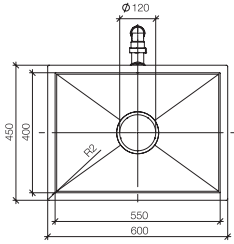

38 550 002
NEW

Single sink

- under-mounted
- 550 x 400 mm
- sink depth 175 mm
- Glazed steel sink and drain cover
- 3 1/2" closable strainer basket valve
- Including pop-up waste and overflow set
- attachment set
- suitable for base units 650 mm
- radius 2 mm

Not suitable for combining with strainer waste.

Note: Different conditioning. Please contact your sales representative.

Standard article	38 550 002 FF	FF	£
Matte Black		-71	1,641.70