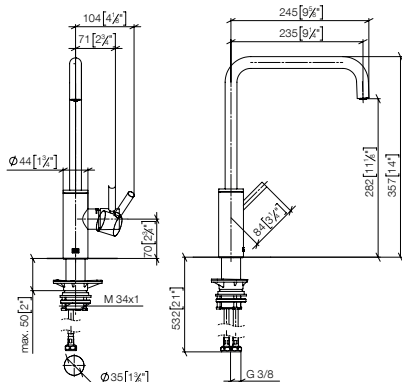

Custom-made options

- Custom manufacturing options for this product can be found on the product details page of our website.