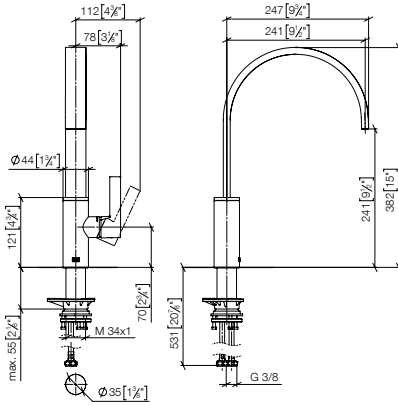

33 815 682

MEM Single-lever mixer

- **241mm projection**
- pivotable spout 360°
- Optional swivel limiter available with swivel limiter set 12 820 970 90
- air-enriched flow
- max. flow 6.3 l/min at 3 bar flow pressure
- lead-free
- This product can help a building meet the requirements of Green Building Rating Systems, e.g. LEED®, BREEAM®, DGNB
- WRAS

Custom-made options

- Custom manufacturing options for this product can be found on the product details page of our website.