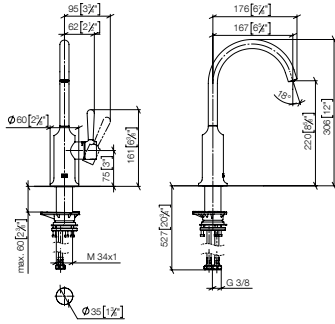

Custom-made options

- Custom manufacturing options for this product can be found on the product details page of our website.

Standard article	33 805 809 FF	FF	£
Chrome	-00		774.30
Brushed Chrome	-93		1,006.60
Platinum	-08		1,239.00
Brushed Platinum	-06		1,239.00
Champagne (22kt Gold)	-47		1,858.30
Brushed Champagne (22kt Gold)	-46		1,858.30
Durabron (23kt Gold)	-09		1,858.30
Brushed Durabron (23kt Gold)	-28		1,858.30
Brushed Dark Brass (PVD)	-39		1,238.80
Brushed Bronze (PVD)	-42		1,238.80
Brushed Dark Bronze (PVD)	-43		1,393.70
Dark Chrome	-19		1,161.50
Brushed Dark Platinum	-99		1,161.50
Matte Black	-33		1,045.40