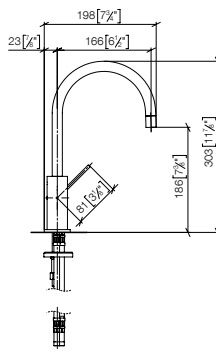

33 805 875

TARA ULTRA BAR TAP Single-lever mixer

- 166mm projection
- gauge mm
- pivotable spout 360°
- laminar flow
- max. flow 8 l/min at 3 bar flow pressure
- lead-free
- This product can help a building meet the requirements of Green Building Rating Systems, e.g. LEED®, BREEAM®, DGNB

Custom-made options

- Custom manufacturing options for this product can be found on the product details page of our website.

Recommended miscellaneous
Strainer waste with control handle

	10 712 970 FF	FF	£
Chrome	-00		185.50
Brushed Chrome	-93		241.30
Platinum	-08		296.80
Brushed Platinum	-06		296.80
Champagne (22kt Gold)	-47		445.20
Brushed Champagne (22kt Gold)	-46		445.20
Brushed Durabronze (23kt Gold)	-28		445.20
Brushed Dark Brass (PVD)	-39		296.80
Brushed Bronze (PVD)	-42		296.90
Brushed Dark Bronze (PVD)	-43		333.80
Dark Chrome	-19		278.30
Brushed Dark Platinum	-99		278.40
Matte Black	-33		250.30

Recommended miscellaneous
Dispenser without rosette

	82 424 970 FF	FF	£
Chrome	-00		248.20
Brushed Chrome	-93		322.80
Platinum	-08		397.00
Brushed Platinum	-06		397.00
Champagne (22kt Gold)	-47		595.70
Brushed Champagne (22kt Gold)	-46		595.70
Brushed Durabronze (23kt Gold)	-28		595.70
Brushed Dark Brass (PVD)	-39		397.10
Brushed Bronze (PVD)	-42		397.10
Brushed Dark Bronze (PVD)	-43		446.80
Dark Chrome	-19		372.10
Brushed Dark Platinum	-99		446.70
Matte Black	-33		335.10

33 800 875

TARA ULTRA Single-lever mixer

- 201mm projection
- pivotable spout 360°
- air-enriched flow
- max. flow 8 l/min at 3 bar flow pressure
- lead-free
- This product can help a building meet the requirements of Green Building Rating Systems, e.g. LEED®, BREEAM®, DGNB
- WRAS

Custom-made options

- Custom manufacturing options for this product can be found on the product details page of our website.