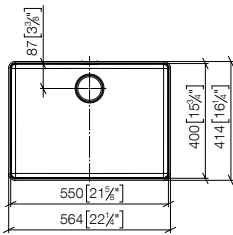

38 551 004

Single sink

- installation, on top or flush
- 550 x 400 mm
- sink depth 175 mm
- suitable for base units 600 mm
- Radius 15 mm
- Surface finish of the drain valve cover: brushed stainless steel
- Surface of the pull knob: chrome
- Specific punching of the drain opening

Drain and overflow set not included in the scope of supply. See Required miscellaneous.

Can only be combined with waste and overflow valve 10 410 004-86 or 10 405 004-86

Standard article	38 551 004	FF	FF	£
Brushed Stainless Steel			-86	976.60

Required miscellaneous
Pop-up waste and overflow with electronic control

	10 410 004	FF	FF	£
Brushed Stainless Steel			-86	492.10

Required miscellaneous
Basin Waste mechanical

	10 405 004	FF	FF	£
Brushed Stainless Steel			-86	227.30

38 240 004

Double sink

- under-mounted
- 400 x 400 mm
- sink depth 175 mm
- suitable for base units 900 mm
- Radius 15 mm
- Surface finish of the drain valve cover: brushed stainless steel
- Surface of the pull knob: chrome
- Specific punching of the drain opening

Drain and overflow set not included in the scope of supply. See Required miscellaneous.

Not compatible with brushed stainless steel kitchen sinks 38 XXX 004-86.

Can only be combined with waste and overflow valve 10 410 004-86 or 10 405 004-86

Standard article	38 240 004	FF	FF	£
Brushed Stainless Steel			-86	1,854.50

Required miscellaneous
Pop-up waste and overflow with electronic control

	10 410 004	FF	FF	£
Brushed Stainless Steel			-86	492.10

Required miscellaneous
Basin Waste mechanical

	10 405 004	FF	FF	£
Brushed Stainless Steel			-86	227.30