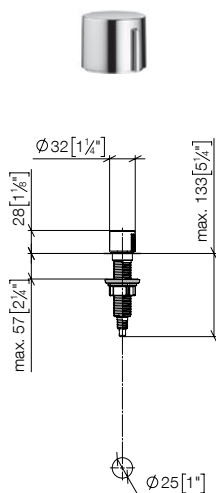

Generic miscellaneous

10 712 970