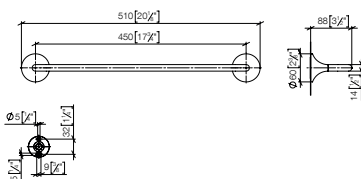

83 070 809

VAIA Towel bar

- gauge 450 mm
- width 510mm
- 88mm projection

Fits VAIA

Custom-made options

- Custom manufacturing options for this product can be found on the product details page of our website.