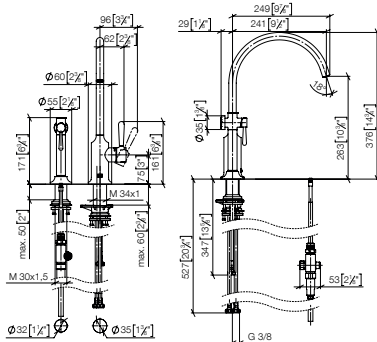

Intrinsic protection against back flow.

Custom-made options

- Custom manufacturing options for this product can be found on the product details page of our website.

Set	1x 33 826 809 FF max. flow 7 l/min		1x 27 718 809 FF		Total price: £
	FF	£	FF	£	
Chrome	-00	888.40	-00	624.40	1,512.80
Brushed Chrome	-93	1,154.90	-93	811.80	1,966.70
Platinum	-08	1,421.50	-08	999.20	2,420.70
Brushed Platinum	-06	1,421.50	-06	999.20	2,420.70
Champagne (22kt Gold)	-47	2,132.20	-47	1,498.60	3,630.80
Brushed Champagne (22kt Gold)	-46	2,132.20	-46	1,498.60	3,630.80
Durabron (23kt Gold)	-09	2,132.20	-09	1,498.60	3,630.80
Brushed Durabron (23kt Gold)	-28	2,132.20	-28	1,498.60	3,630.80
Brushed Dark Brass (PVD)	-39	1,421.50	-39	999.10	2,420.60
Brushed Bronze (PVD)	-42	1,421.50	-42	999.10	2,420.60
Brushed Dark Bronze (PVD)	-43	1,599.20	-43	1,123.90	2,723.10
Dark Chrome	-19	1,332.80	-19	936.80	2,269.60
Brushed Dark Platinum	-99	1,332.80	-99	936.80	2,269.60
Matte Black	-33	1,199.40	-33	843.00	2,042.40