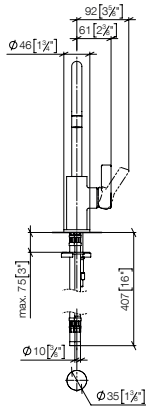

33 805 875

TARA ULTRA BAR TAP Single-lever mixer

- 166mm projection
- gauge mm
- pivotable spout 360°
- laminar flow
- max. flow 8 l/min at 3 bar flow pressure
- lead-free
- This product can help a building meet the requirements of Green Building Rating Systems, e.g. LEED®, BREEAM®, DGNB

Custom-made options

- Custom manufacturing options for this product can be found on the product details page of our website.

Recommended miscellaneous
Strainer waste with control handle

	10 712 970 FF	FF	£
Chrome	-00		185.50
Brushed Chrome	-93		241.30
Platinum	-08		296.80
Brushed Platinum	-06		296.80
Champagne (22kt Gold)	-47		445.20
Brushed Champagne (22kt Gold)	-46		445.20
Brushed Durabronze (23kt Gold)	-28		445.20
Brushed Dark Brass (PVD)	-39		296.80
Brushed Bronze (PVD)	-42		296.90
Brushed Dark Bronze (PVD)	-43		333.80
Dark Chrome	-19		278.30
Brushed Dark Platinum	-99		278.40
Matte Black	-33		250.30

Recommended miscellaneous
Dispenser without rosette

	82 424 970 FF	FF	£
Chrome	-00		248.20
Brushed Chrome	-93		322.80
Platinum	-08		397.00
Brushed Platinum	-06		397.00
Champagne (22kt Gold)	-47		595.70
Brushed Champagne (22kt Gold)	-46		595.70
Brushed Durabronze (23kt Gold)	-28		595.70
Brushed Dark Brass (PVD)	-39		397.10
Brushed Bronze (PVD)	-42		397.10
Brushed Dark Bronze (PVD)	-43		446.80
Dark Chrome	-19		372.10
Brushed Dark Platinum	-99		446.70
Matte Black	-33		335.10

33 800 875

TARA ULTRA Single-lever mixer

- 201mm projection
- pivotable spout 360°
- air-enriched flow
- max. flow 8 l/min at 3 bar flow pressure
- lead-free
- This product can help a building meet the requirements of Green Building Rating Systems, e.g. LEED®, BREEAM®, DGNB
- WRAS

Custom-made options

- Custom manufacturing options for this product can be found on the product details page of our website.