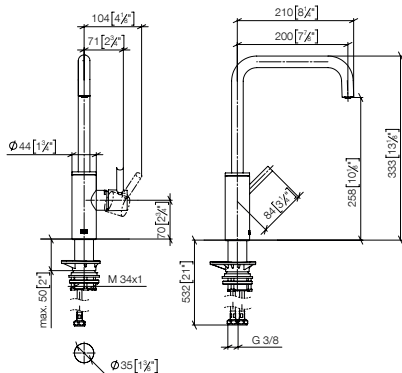

33 800 861

META SQUARE Single-lever mixer

- **200mm projection**
- pivotable spout 360°
- Optional swivel limiter available with swivel limiter set 12 820 970 90
- air-enriched flow
- max. flow 8 l/min at 3 bar flow pressure
- lead-free
- This product can help a building meet the requirements of Green Building Rating Systems, e.g. LEED®, BREEAM®, DGNB
- WRAS

Custom-made options

- Custom manufacturing options for this product can be found on the product details page of our website.