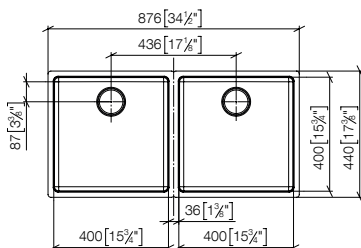

Required miscellaneous
Pop-up waste and overflow with electronic control

	10 410 004	FF	FF	£
Brushed Stainless Steel			-86	492.10

Required miscellaneous
Basin Waste mechanical

	10 405 004	FF	FF	£
Brushed Stainless Steel			-86	227.30