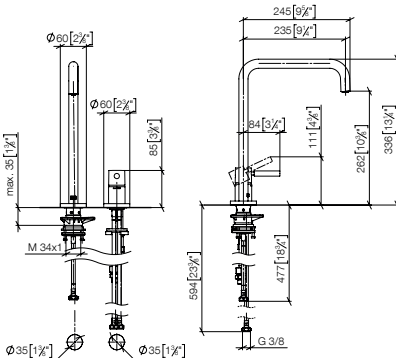

Operating unit can be positioned freely.

1. **Custom-made options**
2. Custom manufacturing options for this product can be found on the product details page of our website.

Standard article	32 815 861 FF	FF	£
Chrome	-00		942.10
Brushed Chrome	-93		1,224.70
Platinum	-08		1,507.30
Brushed Platinum	-06		1,507.30
Champagne (22kt Gold)	-47		2,261.00
Brushed Champagne (22kt Gold)	-46		2,261.00
Brushed Durabronze (23kt Gold)	-28		2,261.00
Brushed Dark Brass (PVD)	-39		1,507.40
Brushed Bronze (PVD)	-42		1,507.30
Brushed Dark Bronze (PVD)	-43		1,695.90
Dark Chrome	-19		1,413.10
Brushed Dark Platinum	-99		1,413.10
Matte Black	-33		1,271.90

Recommended miscellaneous Strainer waste with control handle

	10 710 970 FF	FF	£
Chrome	-00		185.50
Brushed Chrome	-93		241.30
Platinum	-08		296.80
Brushed Platinum	-06		296.80
Champagne (22kt Gold)	-47		445.20
Brushed Champagne (22kt Gold)	-46		445.20
Brushed Durabronze (23kt Gold)	-28		445.20
Brushed Dark Brass (PVD)	-39		296.80
Brushed Bronze (PVD)	-42		296.90
Brushed Dark Bronze (PVD)	-43		333.80
Dark Chrome	-19		278.30
Brushed Dark Platinum	-99		278.40
Matte Black	-33		250.30

Recommended miscellaneous Dispenser with rosette

	82 444 970 FF	FF	£
Chrome	-00		270.20
Brushed Chrome	-93		351.20
Platinum	-08		432.20
Brushed Platinum	-06		432.20
Champagne (22kt Gold)	-47		648.50
Brushed Champagne (22kt Gold)	-46		648.50
Brushed Durabronze (23kt Gold)	-28		648.50
Brushed Dark Brass (PVD)	-39		432.30
Brushed Bronze (PVD)	-42		432.30
Brushed Dark Bronze (PVD)	-43		486.40
Dark Chrome	-19		405.10
Brushed Dark Platinum	-99		405.10
Matte Black	-33		364.70