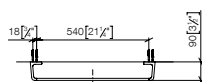

83 060 976

Towel bar

- gauge 558 mm
- width 600mm
- Height: 33 mm
- 90mm projection

Fits ELIO, ENO, LOT, MEM and TARA ULTRA

Standard article	83 060 976 FF	FF	£
Chrome	-00		241.50
Brushed Chrome	-93		314.00
Brushed Platinum	-06		386.40
Dark Chrome	-19		362.10
Brushed Dark Platinum	-99		434.70
Matte Black	-33		325.90