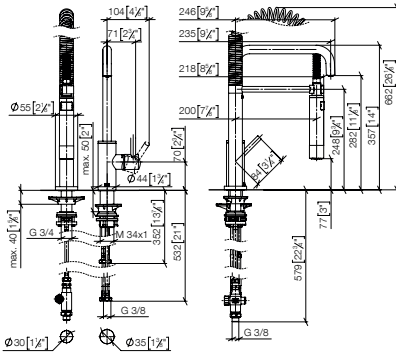

33 826 861 +
27 799 970

META SQUARE Single-lever mixer with profi spray set

- 235mm projection
- pivotable spout 360°
- Optional swivel limiter available with swivel limiter set 12 820 970 90
- air-enriched flow and spray flow
- automatic spout/shower diverter
- sprayface with anti-scaling system
- max. flow 8 l/min at 3 bar flow pressure
- lead-free
- This product can help a building meet the requirements of Green Building Rating Systems, e.g. LEED®, BREEAM®, DGNB

Intrinsic protection against back flow.

1. **Custom-made options**
2. Custom manufacturing options for this product can be found on the product details page of our website.

Set	1x 33 826 861 FF max. flow 8 l/min		1x 27 799 970 FF		Total price: £
	FF	£	FF	£	
Chrome	-00	777.90	-00	1,279.20	2,057.10
Brushed Chrome	-93	1,011.30	-93	1,662.80	2,674.10
Platinum	-08	1,244.70	-08	2,046.70	3,291.40
Brushed Platinum	-06	1,244.70	-06	2,046.70	3,291.40
Brushed Dark Brass (PVD)	-39	1,244.70	-39	2,046.70	3,291.40
Brushed Bronze (PVD)	-42	1,244.60	-42	2,046.70	3,291.30
Brushed Dark Bronze (PVD)	-43	1,400.30	-43	2,302.50	3,702.80
Dark Chrome	-19	1,166.90	-19	1,918.80	3,085.70
Brushed Dark Platinum	-99	1,166.90	-99	1,918.80	3,085.70

Recommended miscellaneous Strainer waste with control handle

	10 712 970 FF	FF	£
Chrome	-00		185.50
Brushed Chrome	-93		241.30
Platinum	-08		296.80
Brushed Platinum	-06		296.80
Brushed Dark Brass (PVD)	-39		296.80
Brushed Bronze (PVD)	-42		296.90
Brushed Dark Bronze (PVD)	-43		333.80
Dark Chrome	-19		278.30
Brushed Dark Platinum	-99		278.40

Recommended miscellaneous Dispenser without rosette

	82 424 970 FF	FF	£
Chrome	-00		248.20
Brushed Chrome	-93		322.80
Platinum	-08		397.00
Brushed Platinum	-06		397.00
Brushed Dark Brass (PVD)	-39		397.10
Brushed Bronze (PVD)	-42		397.10
Brushed Dark Bronze (PVD)	-43		446.80
Dark Chrome	-19		372.10
Brushed Dark Platinum	-99		446.70

32 815 861

META SQUARE Two-hole mixer with individual rosettes

- 235mm projection
- pivotable spout 360°
- Optional swivel limiter available with swivel limiter set 12 820 970 90
- air-enriched flow
- max. flow 8 l/min at 3 bar flow pressure
- This product can help a building meet the requirements of Green Building Rating Systems, e.g. LEED®, BREEAM®, DGNB
- lead-free
- WRAS