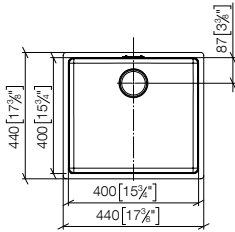

38 400 004

Single sink

- under-mounted
- 400 x 400 mm
- sink depth 175 mm
- suitable for base units 450 mm
- Radius 15 mm
- Surface finish of the drain valve cover: brushed stainless steel
- Surface of the pull knob: chrome
- Specific punching of the drain opening

Drain and overflow set not included in the scope of supply. See Required miscellaneous.

Can only be combined with waste and overflow valve 10 410 004-86 or 10 405 004-86

Standard article	38 400 004	FF	FF	£
Brushed Stainless Steel			-86	605.30

Required miscellaneous
Pop-up waste and overflow with electronic control

	10 410 004	FF	FF	£
Brushed Stainless Steel			-86	492.10

Required miscellaneous
Basin Waste mechanical

	10 405 004	FF	FF	£
Brushed Stainless Steel			-86	227.30

38 450 004

Single sink

- under-mounted
- 450 x 400 mm
- sink depth 175 mm
- suitable for base units 500 mm
- Radius 15 mm
- Surface finish of the drain valve cover: brushed stainless steel
- Surface of the pull knob: chrome
- Specific punching of the drain opening

Drain and overflow set not included in the scope of supply. See Required miscellaneous.

Can only be combined with waste and overflow valve 10 410 004-86 or 10 405 004-86

Standard article	38 450 004	FF	FF	£
Brushed Stainless Steel			-86	628.30

Required miscellaneous
Pop-up waste and overflow with electronic control

	10 410 004	FF	FF	£
Brushed Stainless Steel			-86	492.10

Required miscellaneous
Basin Waste mechanical

	10 405 004	FF	FF	£
Brushed Stainless Steel			-86	227.30