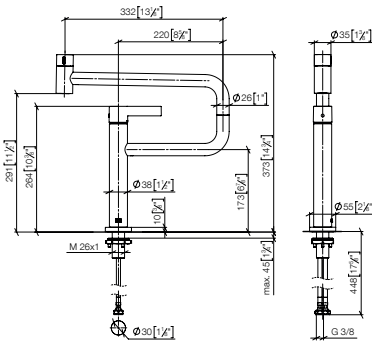

Custom-made options

- Custom manufacturing options for this product can be found on the product details page of our website.

Standard article	33 845 875 FF	FF	£
Chrome	-00		1,325.40
Brushed Chrome	-93		1,723.10
Platinum	-08		2,120.60
Brushed Platinum	-06		2,120.60
Champagne (22kt Gold)	-47		3,181.00
Brushed Champagne (22kt Gold)	-46		3,181.00
Brushed Durabronze (23kt Gold)	-28		3,181.00
Brushed Dark Brass (PVD)	-39		2,120.60
Brushed Bronze (PVD)	-42		2,120.60
Brushed Dark Bronze (PVD)	-43		2,385.70
Dark Chrome	-19		1,988.00
Brushed Dark Platinum	-99		1,988.10