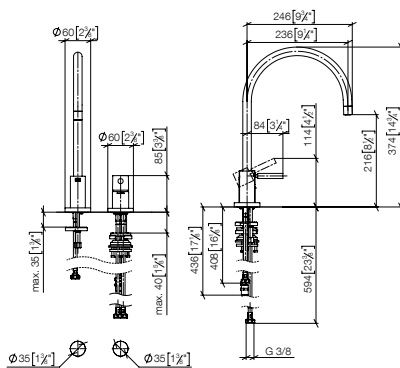

Operating unit can be positioned freely.

Custom-made options

- Custom manufacturing options for this product can be found on the product details page of our website.

Standard article	32 816 888 FF		£
	FF	£	
Chrome	-00	1,030.60	
Brushed Chrome	-93	1,339.70	
Platinum	-08	1,648.80	
Brushed Platinum	-06	1,648.80	
Champagne (22kt Gold)	-47	2,473.40	
Brushed Champagne (22kt Gold)	-46	2,473.40	
Durabron (23kt Gold)	-09	2,473.40	
Brushed Durabron (23kt Gold)	-28	2,473.40	
Brushed Dark Brass (PVD)	-39	1,649.00	
Brushed Bronze (PVD)	-42	1,648.90	
Brushed Dark Bronze (PVD)	-43	1,855.10	
Dark Chrome	-19	1,545.80	
Brushed Dark Platinum	-99	1,545.80	
Matte Black	-33	1,391.10	