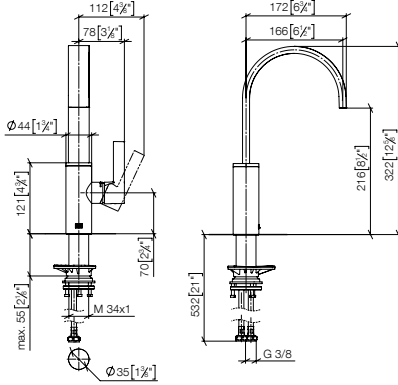

33 805 682

MEM BAR TAP Single-lever mixer

- 166mm projection
- pivotable spout 360°
- Optional swivel limiter available with swivel limiter set 12 820 970 90
- air-enriched flow
- max. flow 6.3 l/min at 3 bar flow pressure
- lead-free
- This product can help a building meet the requirements of Green Building Rating Systems, e.g. LEED®, BREEAM®, DGNB
- WRAS

Custom-made options

- Custom manufacturing options for this product can be found on the product details page of our website.

Recommended miscellaneous
Strainer waste with control handle

10 712 970 FF FF £

Chrome	-00	185.50
Brushed Chrome	-93	241.30
Platinum	-08	296.80
Brushed Platinum	-06	296.80
Champagne (22kt Gold)	-47	445.20
Brushed Champagne (22kt Gold)	-46	445.20
Brushed Durabronze (23kt Gold)	-28	445.20
Brushed Bronze (PVD)	-42	296.90
Dark Chrome	-19	278.30
Brushed Dark Platinum	-99	278.40
Matte Black	-33	250.30

Recommended miscellaneous
Dispenser without rosette

82 424 970 FF FF £

Chrome	-00	248.20
Brushed Chrome	-93	322.80
Platinum	-08	397.00
Brushed Platinum	-06	397.00
Champagne (22kt Gold)	-47	595.70
Brushed Champagne (22kt Gold)	-46	595.70
Brushed Durabronze (23kt Gold)	-28	595.70
Brushed Bronze (PVD)	-42	397.10
Dark Chrome	-19	372.10
Brushed Dark Platinum	-99	446.70
Matte Black	-33	335.10