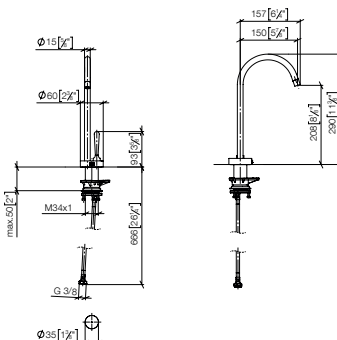

Custom-made options

- Custom manufacturing options for this product can be found on the product details page of our website.