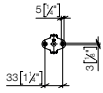

83 080 892

TARA Towel bar

- gauge 800 mm
- width 855mm
- 81mm projection

Fits TARA

Custom-made options

- Custom manufacturing options for this product can be found on the product details page of our website.

Standard article	83 080 892 FF	FF	£
Chrome	-00		395.70
Brushed Chrome	-93		514.40
Platinum	-08		633.30
Brushed Platinum	-06		633.30
Champagne (22kt Gold)	-47		949.70
Brushed Champagne (22kt Gold)	-46		949.70
Brushed Durabronze (23kt Gold)	-28		949.70
Brushed Dark Brass (PVD)	-39		633.30
Brushed Bronze (PVD)	-42		633.20
Brushed Dark Bronze (PVD)	-43		712.20
Dark Chrome	-19		593.50
Brushed Dark Platinum	-99		678.40
Matte Black	-33		534.30

83 080 976

Towel bar

- gauge 758 mm
- width 800mm
- Height: 35 mm
- 89mm projection