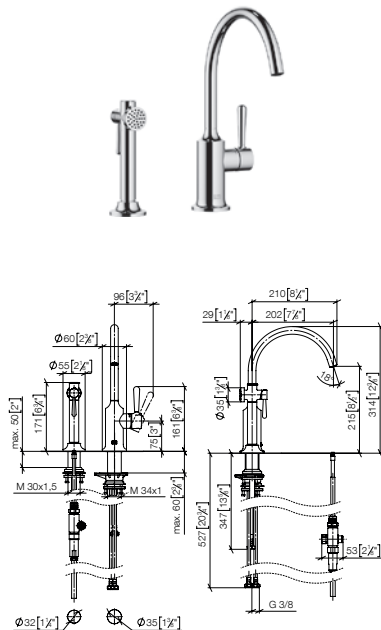

Intrinsic protection against back flow.

Custom-made options

- Custom manufacturing options for this product can be found on the product details page of our website.

Set	1x 33 810 809 FF max. flow 7 l/min		1x 27 718 809 FF		Total price: £
	FF	£	FF	£	
Chrome	-00	857.30	-00	624.40	1,481.70
Brushed Chrome	-93	1,114.60	-93	811.80	1,926.40
Platinum	-08	1,371.90	-08	999.20	2,371.10
Brushed Platinum	-06	1,371.90	-06	999.20	2,371.10
Champagne (22kt Gold)	-47	2,057.50	-47	1,498.60	3,556.10
Brushed Champagne (22kt Gold)	-46	2,057.50	-46	1,498.60	3,556.10
Durabronz (23kt Gold)	-09	2,057.50	-09	1,498.60	3,556.10
Brushed Durabronz (23kt Gold)	-28	2,057.50	-28	1,498.60	3,556.10
Brushed Dark Brass (PVD)	-39	1,371.70	-39	999.10	2,370.80
Brushed Bronze (PVD)	-42	1,371.60	-42	999.10	2,370.70
Brushed Dark Bronze (PVD)	-43	1,543.20	-43	1,123.90	2,667.10
Dark Chrome	-19	1,286.10	-19	936.80	2,222.90
Brushed Dark Platinum	-99	1,286.10	-99	936.80	2,222.90
Matte Black	-33	1,157.50	-33	843.00	2,000.50