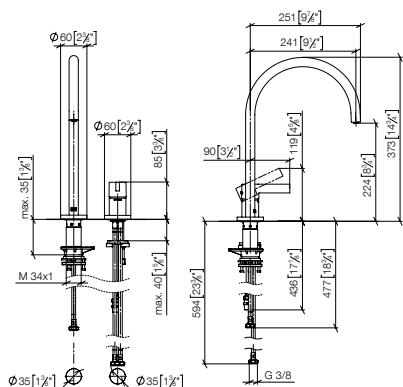

Operating unit can be positioned freely.

Standard article	32 815 875 FF	FF	£
Chrome	-00		920.40
Brushed Chrome	-93		1,196.60
Platinum	-08		1,472.70
Brushed Platinum	-06		1,472.70
Champagne (22kt Gold)	-47		2,209.00
Brushed Champagne (22kt Gold)	-46		2,209.00
Brushed Durabronze (23kt Gold)	-28		2,209.00
Brushed Dark Brass (PVD)	-39		1,472.60
Brushed Bronze (PVD)	-42		1,472.80
Brushed Dark Bronze (PVD)	-43		1,656.70
Dark Chrome	-19		1,380.50
Brushed Dark Platinum	-99		1,380.50
Matte Black	-33		1,242.60