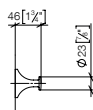

Standard article	83 251 809 FF	FF	£
Chrome	-00		111.10
Platinum	-08		177.60
Brushed Platinum	-06		177.60
Champagne (22kt Gold)	-47		266.60
Brushed Champagne (22kt Gold)	-46		266.60
Brushed Durabronze (23kt Gold)	-28		266.60
Brushed Dark Brass (PVD)	-39		177.70
Brushed Bronze (PVD)	-42		177.80
Brushed Dark Bronze (PVD)	-43		200.00
Dark Chrome	-19		166.40
Brushed Dark Platinum	-99		199.80