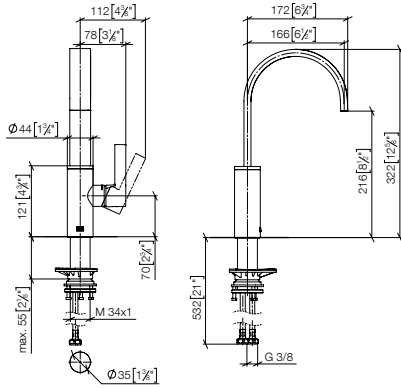

33 805 682

MEM BAR TAP Single-lever mixer

- **166mm projection**
- pivotable spout 360°
- Optional swivel limiter available with swivel limiter set 12 820 970 90
- air-enriched flow
- max. flow 6.3 l/min at 3 bar flow pressure
- lead-free
- This product can help a building meet the requirements of Green Building Rating Systems, e.g. LEED®, BREEAM®, DGNB
- WRAS

Custom-made options

- Custom manufacturing options for this product can be found on the product details page of our website.