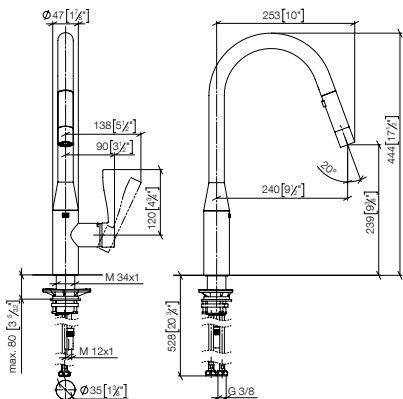

Intrinsic protection against back flow.

Custom-made options

- Custom manufacturing options for this product can be found on the product details page of our website.

Standard article	33 870 895 FF	FF	£
Chrome	-00		868.80
Brushed Chrome	-93		1,129.40
Platinum	-08		1,390.00
Brushed Platinum	-06		1,390.00
Champagne (22kt Gold)	-47		2,085.10
Brushed Champagne (22kt Gold)	-46		2,085.10
Brushed Durabronze (23kt Gold)	-28		2,085.10
Brushed Dark Brass (PVD)	-39		1,390.10
Brushed Bronze (PVD)	-42		1,390.10
Brushed Dark Bronze (PVD)	-43		1,563.80
Dark Chrome	-19		1,303.10
Brushed Dark Platinum	-99		1,302.90
Matte Black	-33		1,172.90