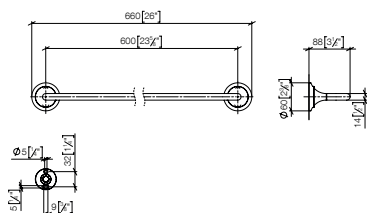

83 060 809

VAIA Towel bar

- gauge 600 mm
- width 660mm
- 88mm projection

Fits VAIA

Custom-made options

- Custom manufacturing options for this product can be found on the product details page of our website.