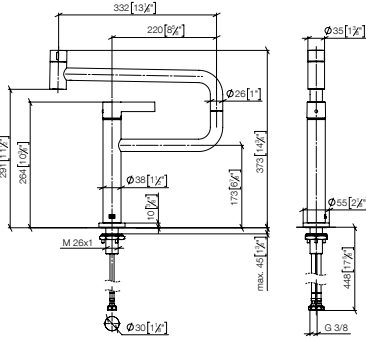

33 845 875

TARA ULTRA PIVOT Single-lever mixer

- 552mm projection
- pivotable spout 360°
- air-enriched flow
- max. flow 8 l/min at 3 bar flow pressure
- lead-free
- This product can help a building meet the requirements of Green Building Rating Systems, e.g. LEED®, BREEAM®, DGNB

Custom-made options

- Custom manufacturing options for this product can be found on the product details page of our website.