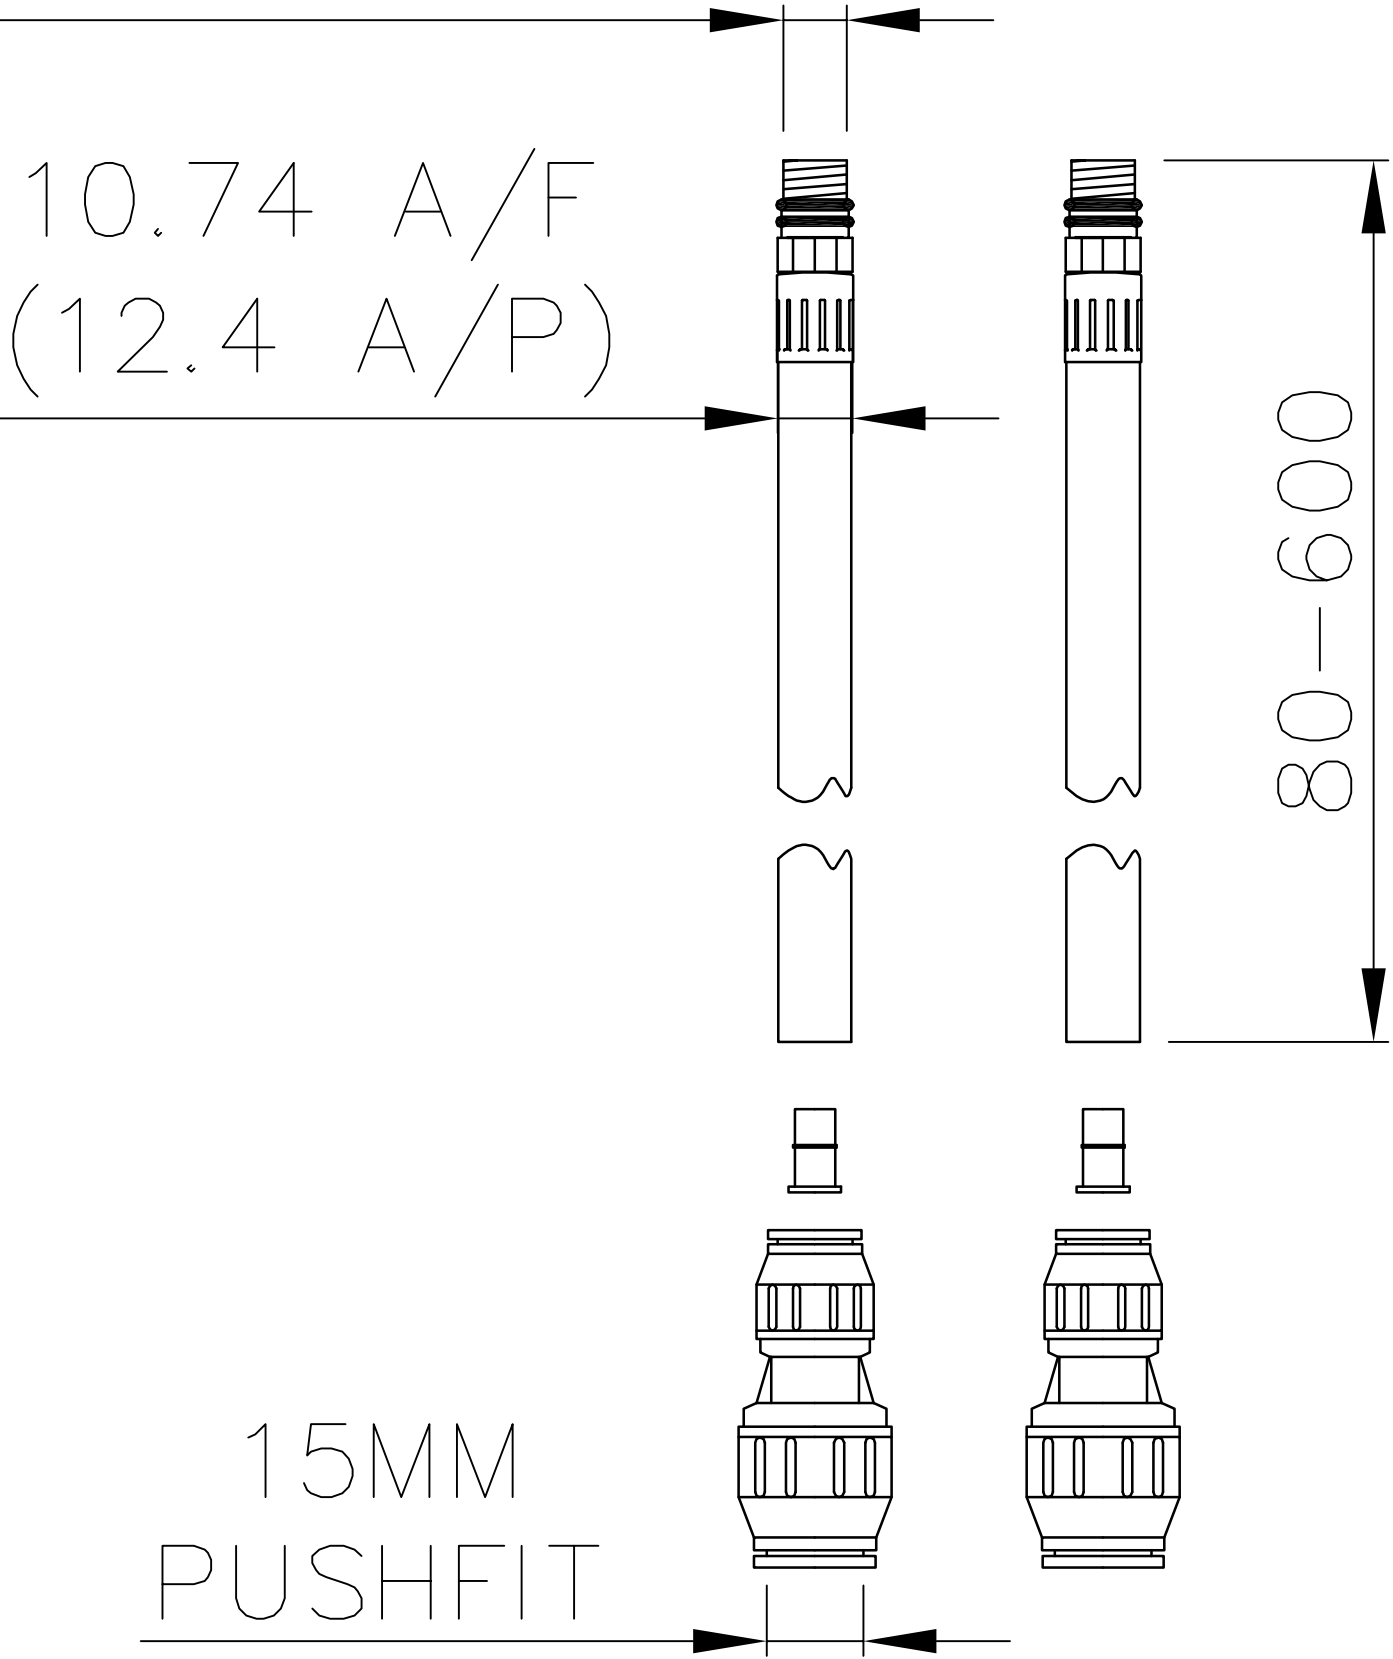

M10 x 1.25

10.74 A/F  
(12.4 A/P)

RAPID PLUMBING  
KIT - 10MM

abode

(c) abode home products ltd  
www.abode.eu

our policy is to continually  
improve and develop products,  
and accordingly we reserve the  
right to amend specifications  
without prior notice