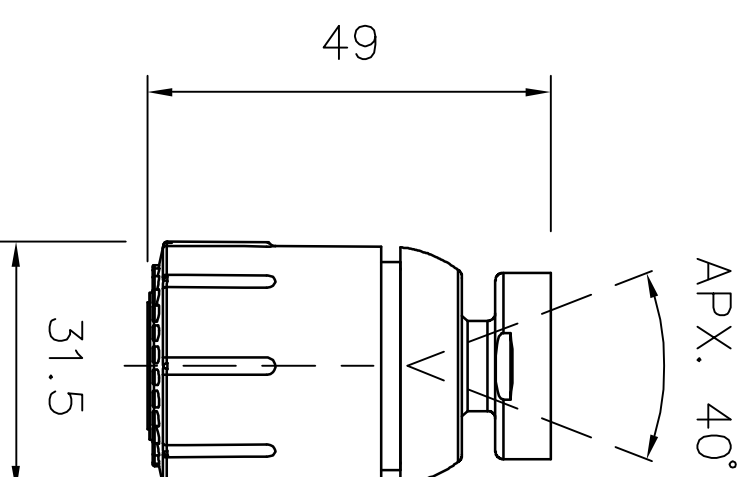

- M22 Connection to spout
- 40° tilt
- Twist end to select jet or spray
- 10 litres / minute flow regulator

JET / SPRAY
AERATOR

abode

(c) abode home products ltd
www.abode.eu

our policy is to continually
improve and develop products,
and accordingly we reserve the
right to amend specifications
without prior notice