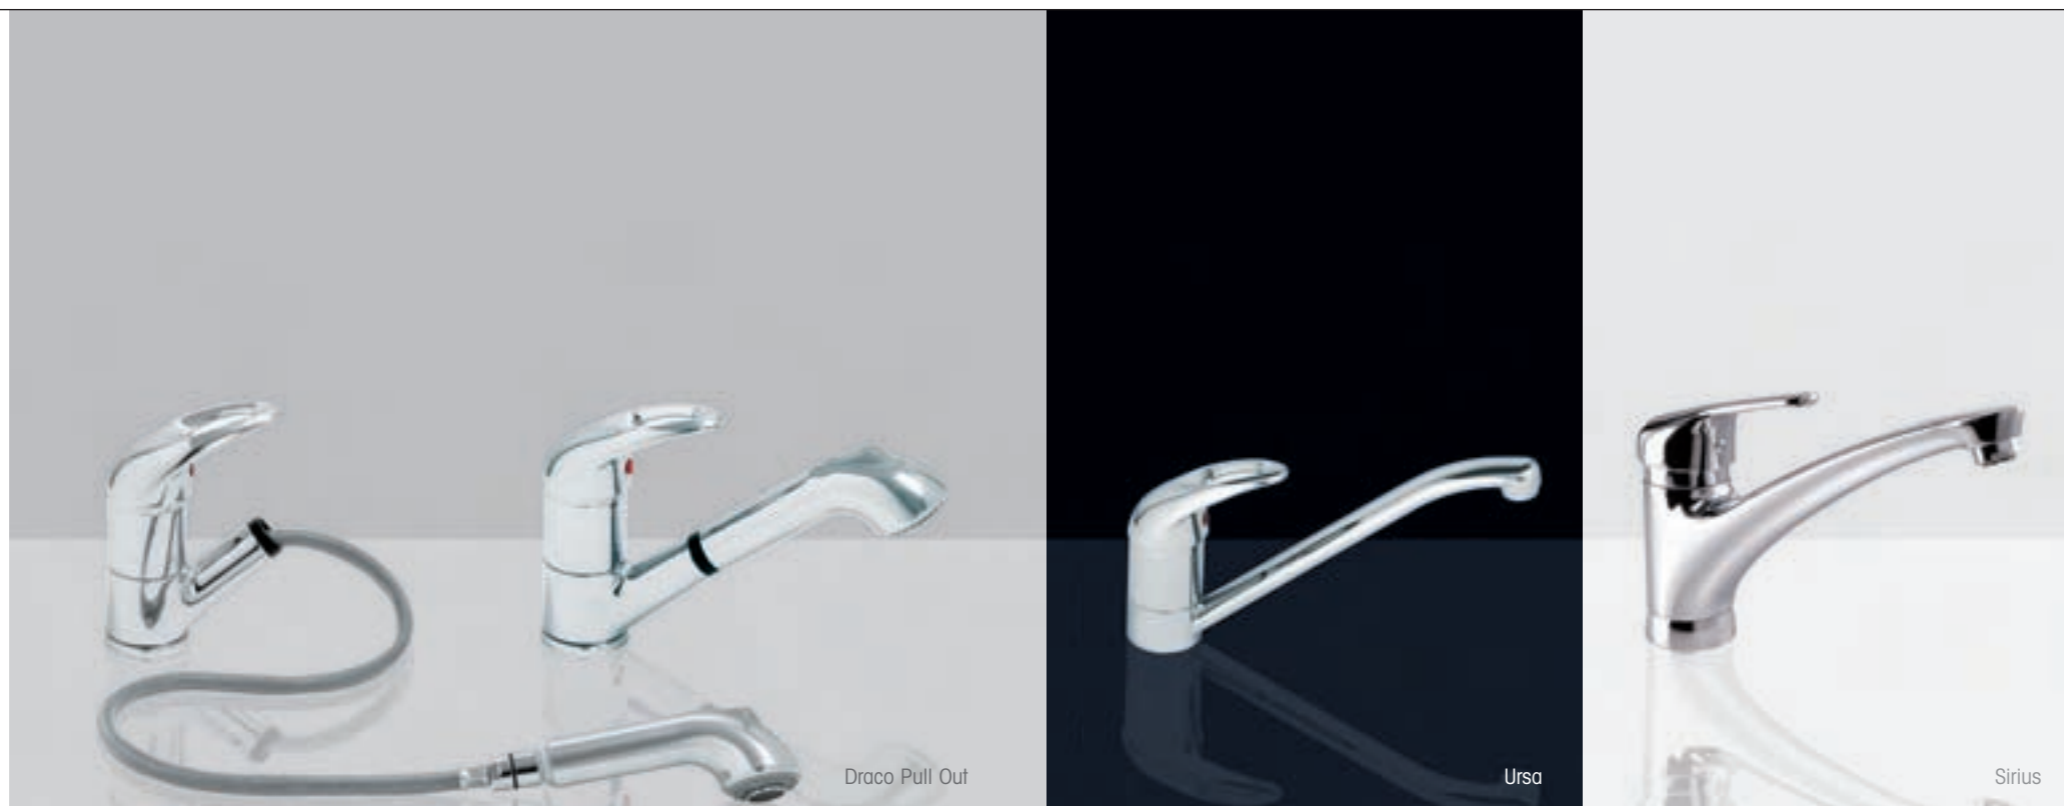

Draco is a contemporary styled single lever with an innovative pull out spray offering both spray and jet water streams at the push of a button. Simple, understated and supremely practical.

Available in Chrome only

Ursa is a contemporary European design that integrates modern styling with smooth undulating curves and, uniquely amongst its contemporaries, operates at a lower water pressure requirement.

Sirius fuses a classic form with a smooth and streamlined design to create this functional and fashionable mixertap.