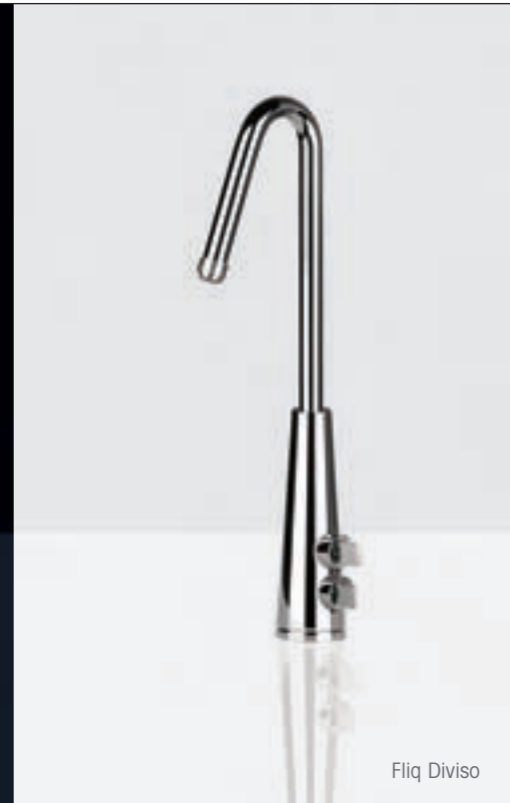

Chrome

Brushed Nickel

Fluid Tap

Square only in form, the new Afik mixertap offers precision water control courtesy of new quarter turn valve developments. Technology on a new plane.

The Edge Monobloc mixertap takes its design styling from contemporary kitchen design. Smooth on the eye and smooth to the touch, Edge will look stunning in every contemporary home.

Afik

Edge

Chrome

Brushed Nickel

Style... form... function...
 The Fliq range of kitchen mixertaps offer a true revolution in design. New ceramic valve technology is aligned with uncompromising smooth operation and unique styling to create functional yet individual design classics.

The Fliq Professional mixertap offers stunning good looks and functionality together to create a practical mixertap that will inevitably become the centre piece of any kitchen.

The Fliq Diviso hides a cunning secret. A discreet flow restriction valve is incorporated into the aerator at the end of the spout. At the 'fliq' of your wrist and a 180 degree turn of the aerator you can halve your water usage and accordingly water wastage.

Fliq Professional

Fliq Diviso

Chrome

Working in a similar fashion to standard ceramic disc valves the new Fliq lateral ceramic disc operates under forward and backward motion as

opposed to twist control. Simply applying forward or backward pressure on the tap paddles allows for independent control of both flow and temperature.