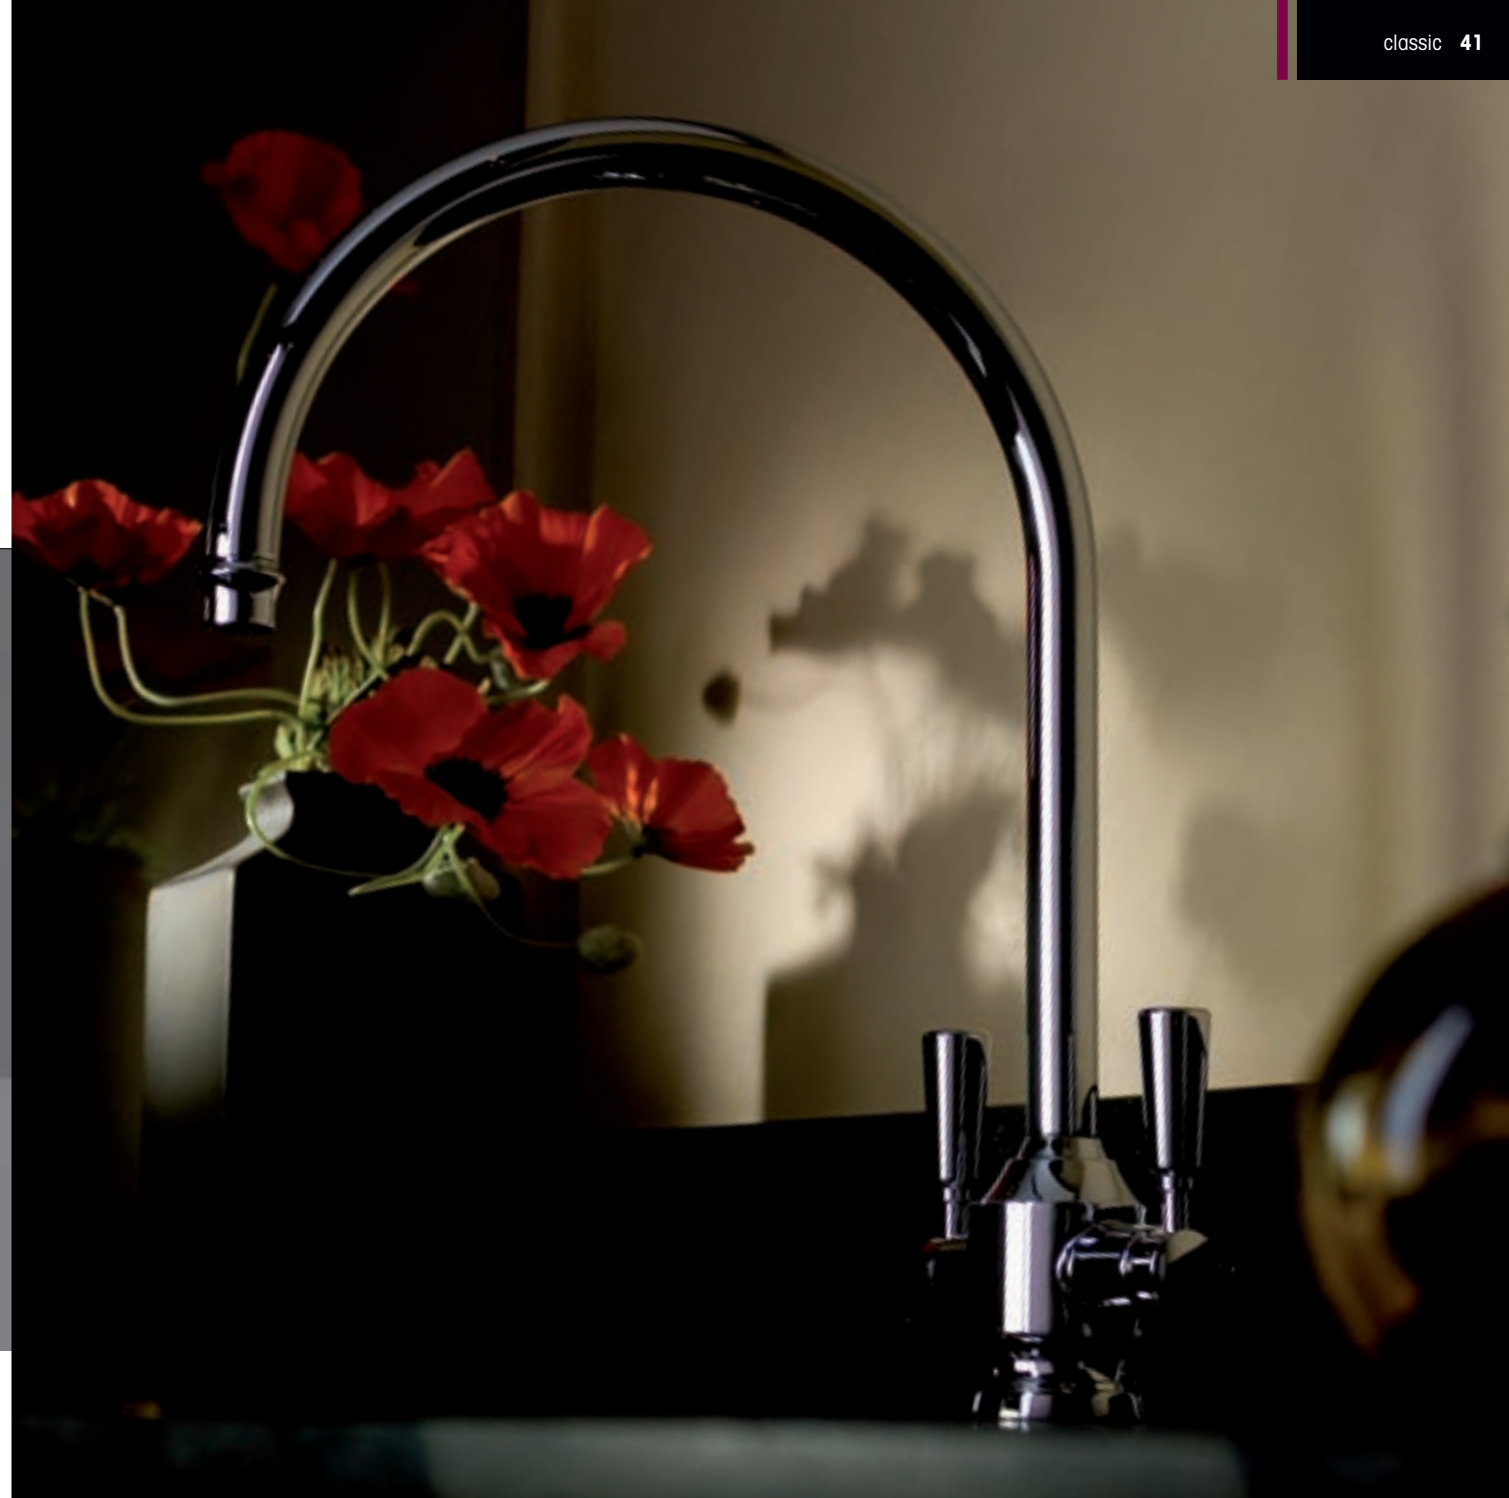

Hargrave Monobloc